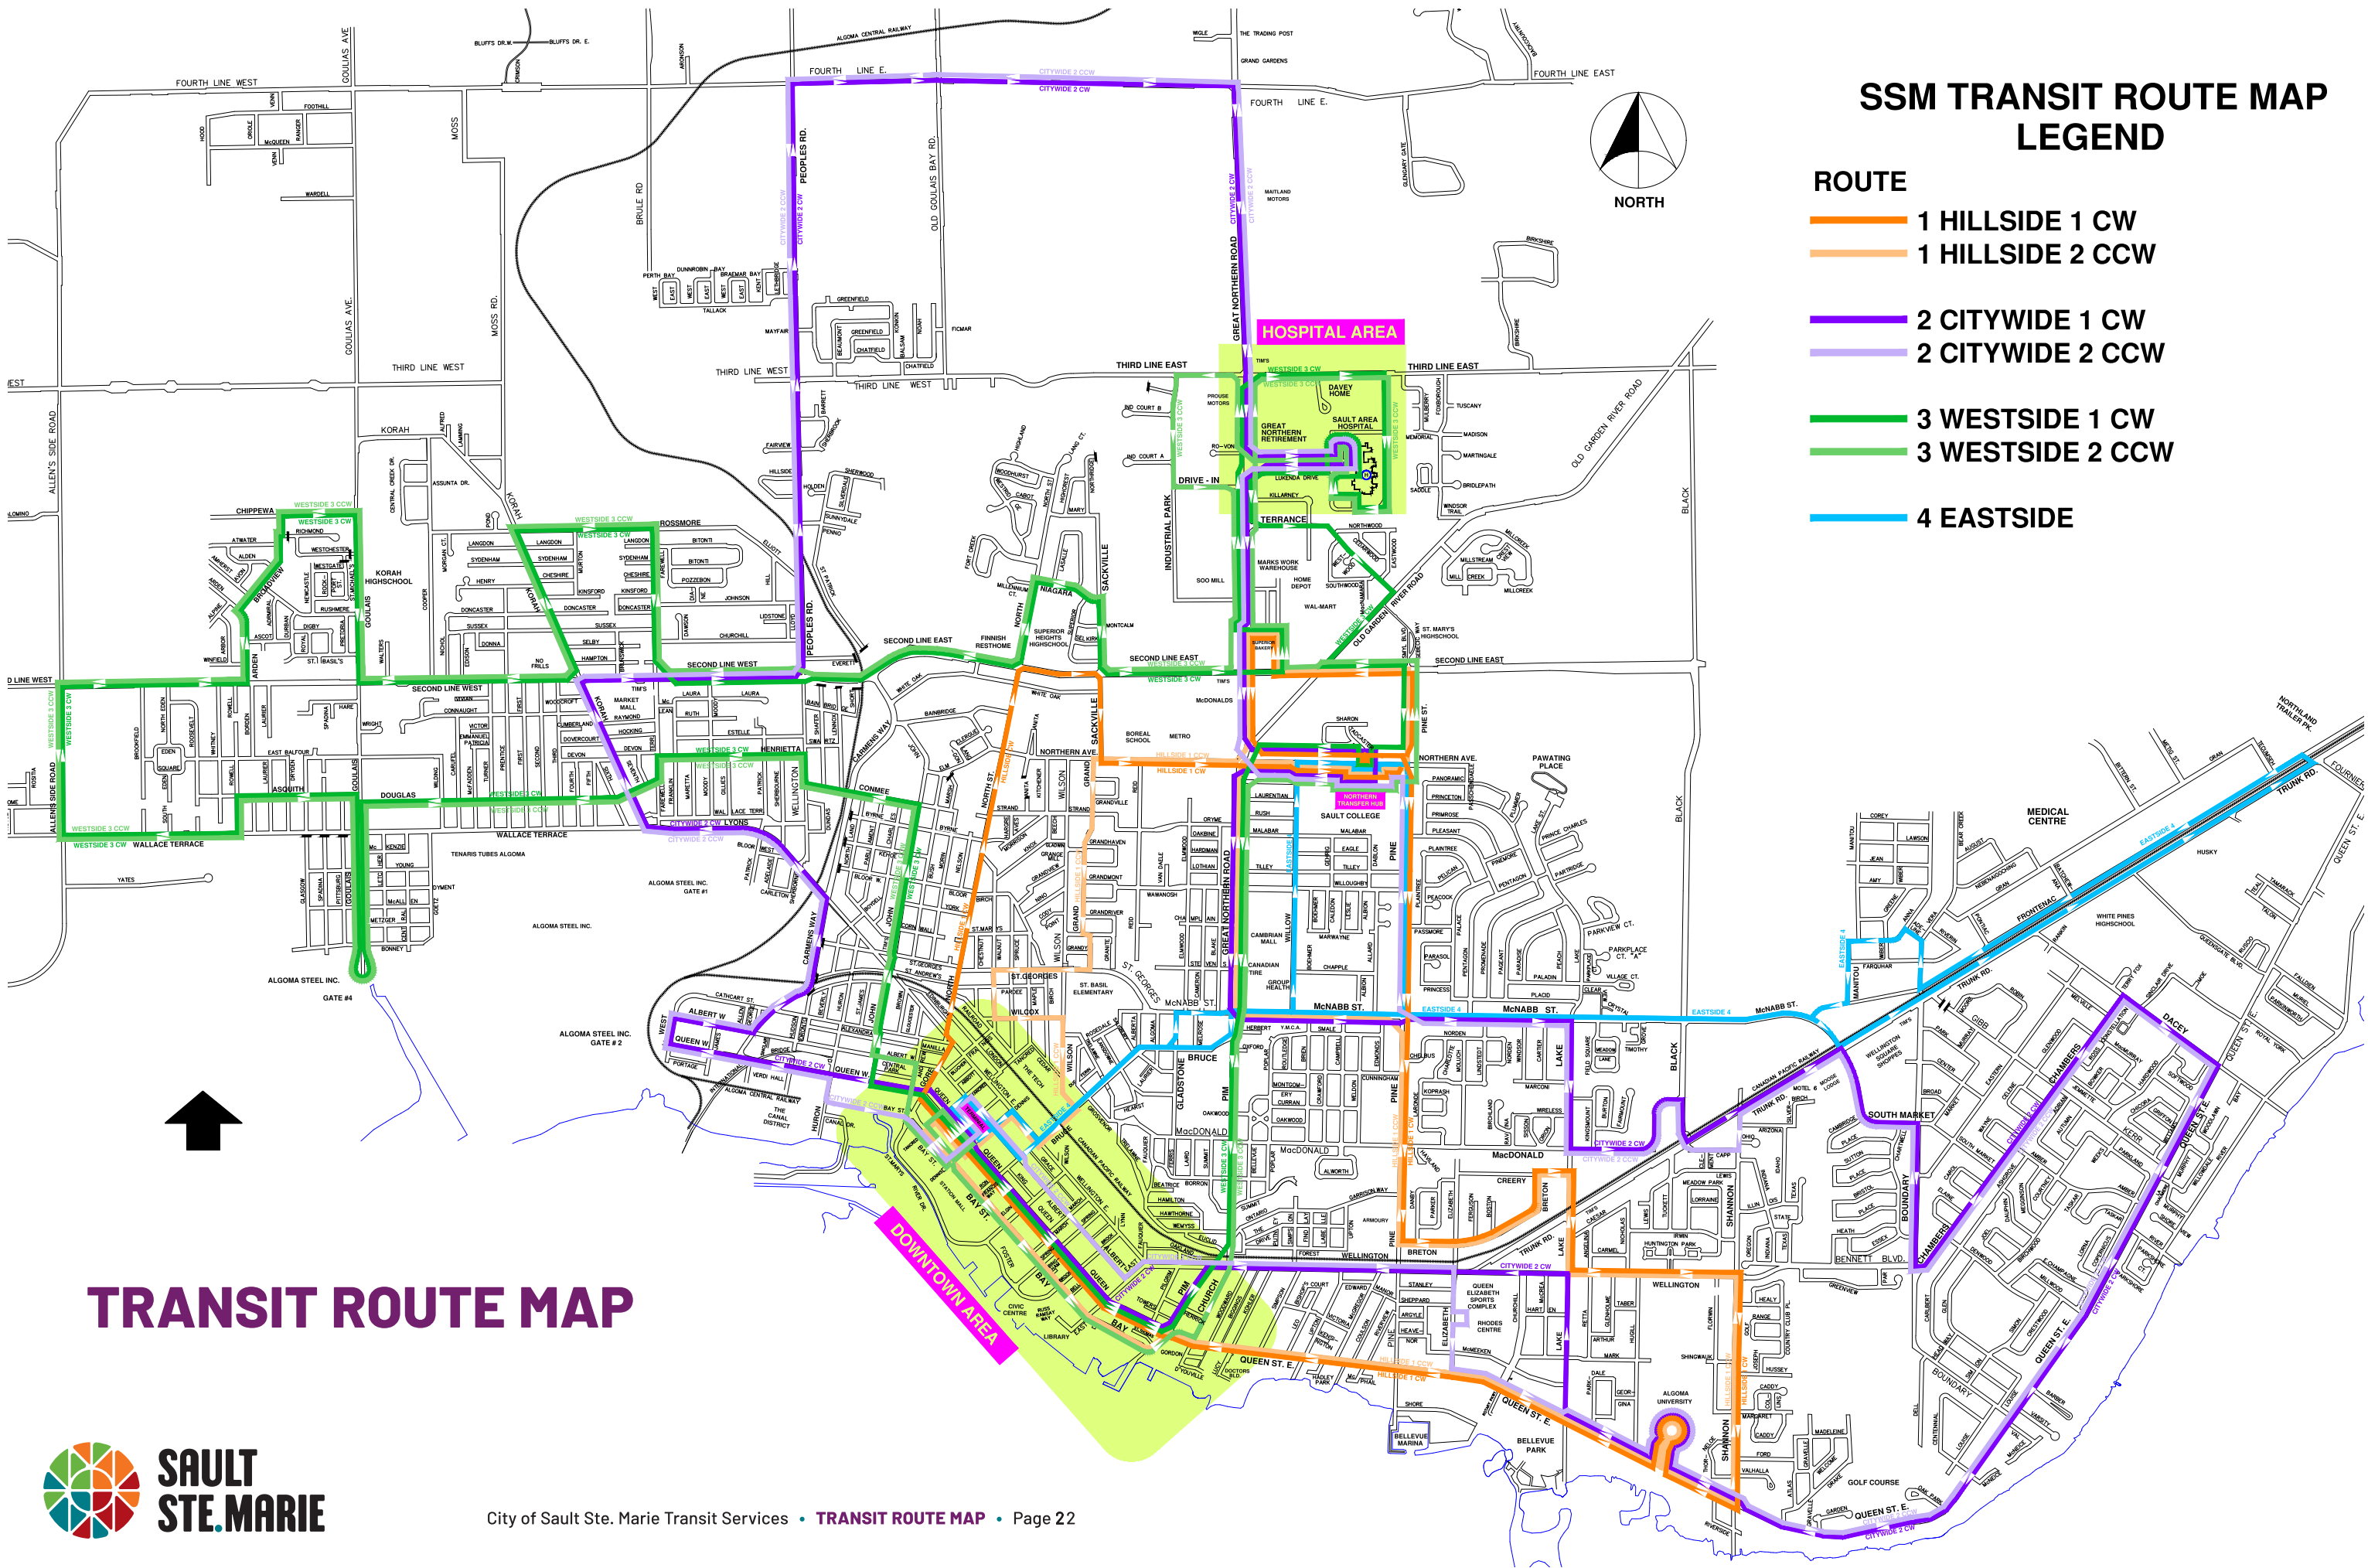

SSM TRANSIT ROUTE MAP LEGEND

ROUTE

- 1 HILLSIDE 1 CW
- 1 HILLSIDE 2 CCW
- 2 CITYWIDE 1 CW
- 2 CITYWIDE 2 CCW
- 3 WESTSIDE 1 CW
- 3 WESTSIDE 2 CCW
- 4 EASTSIDE

TRANSIT ROUTE MAP