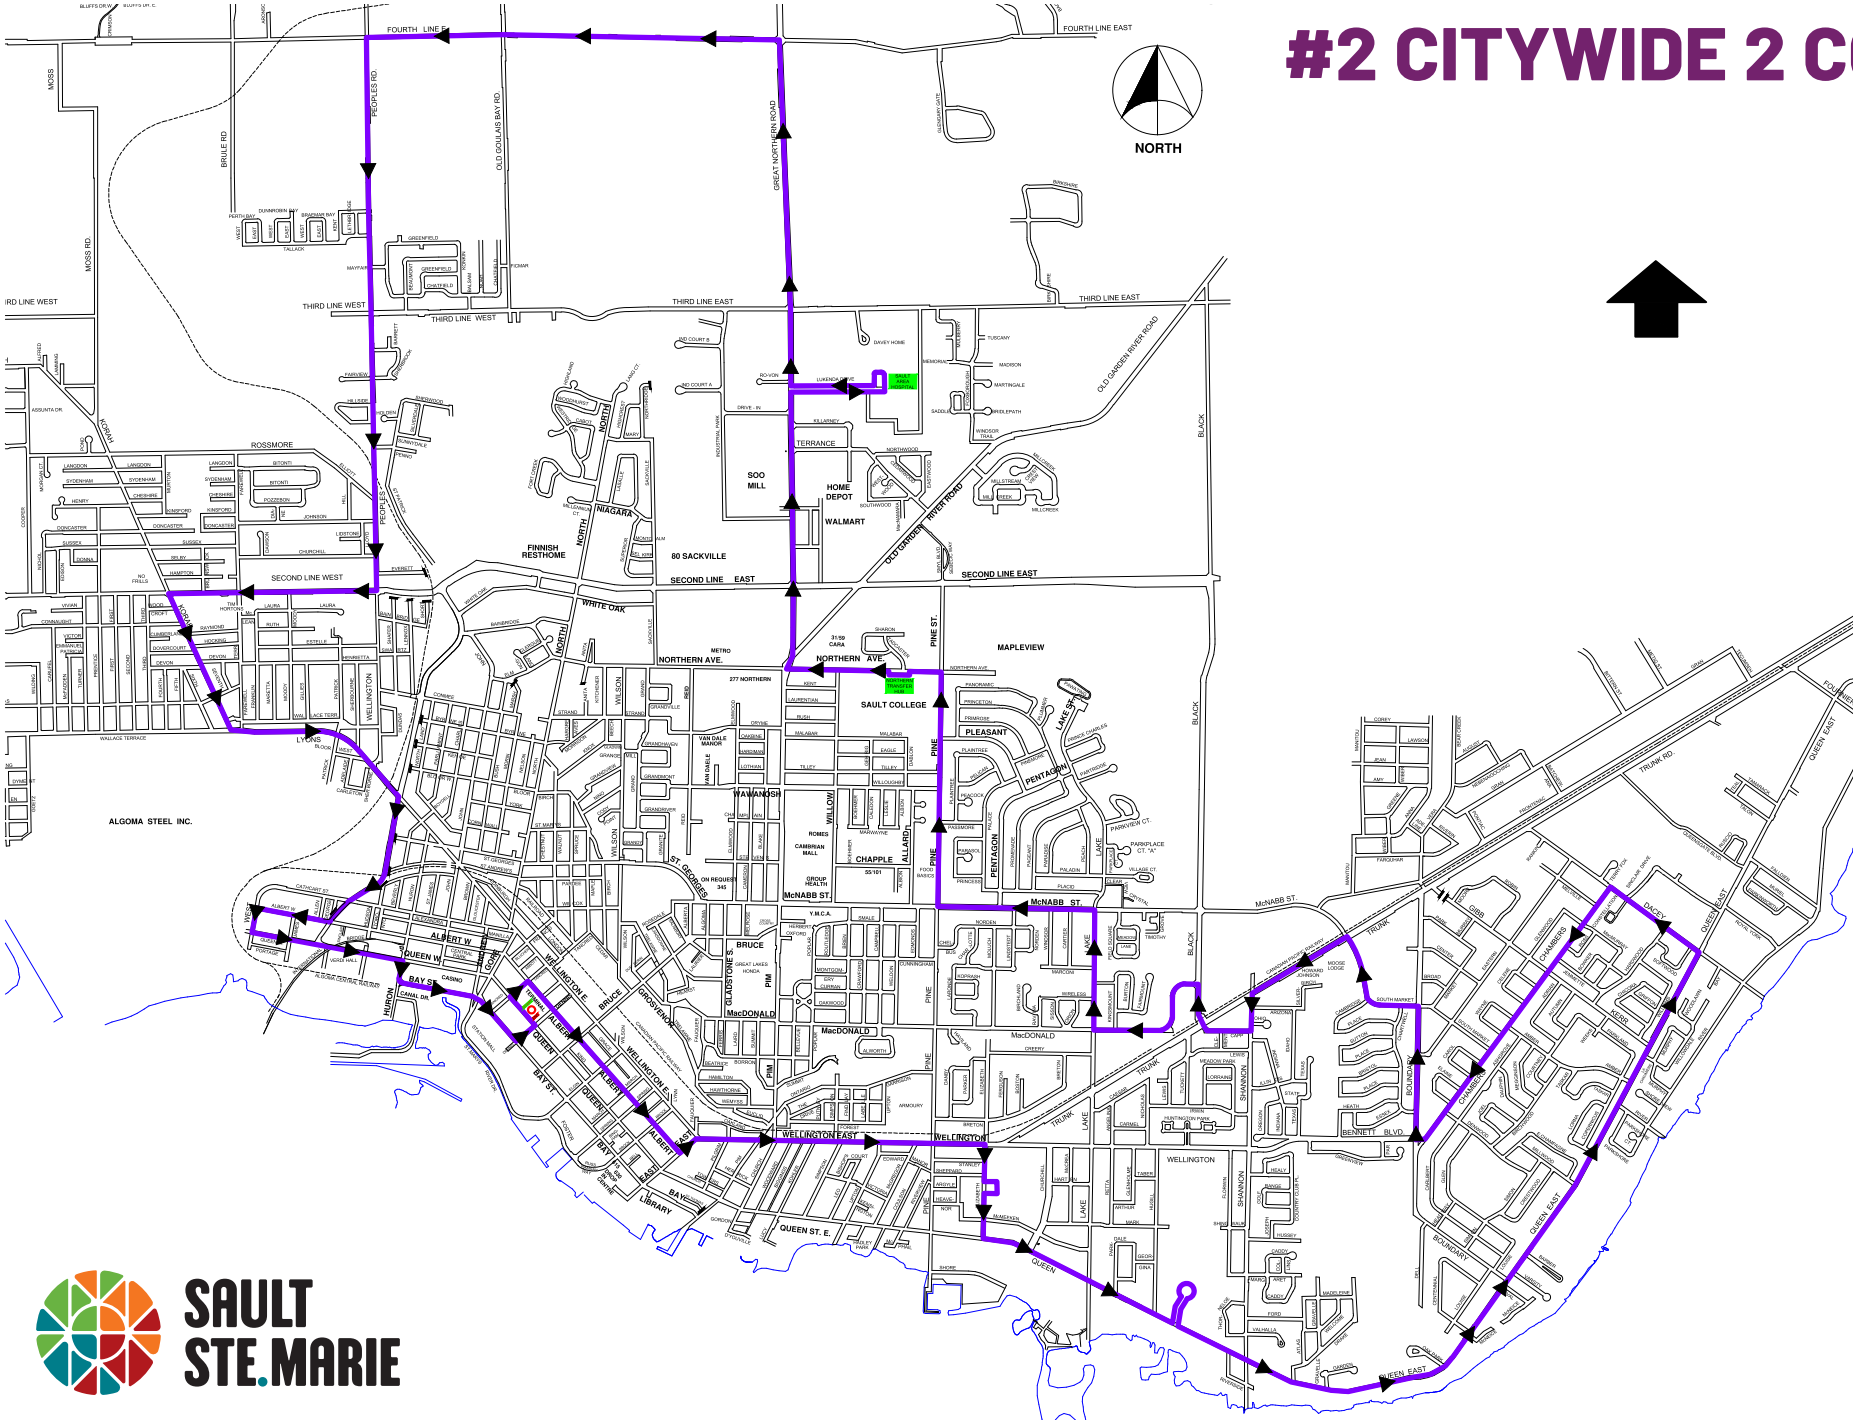

#2 CITYWIDE 2 CCW