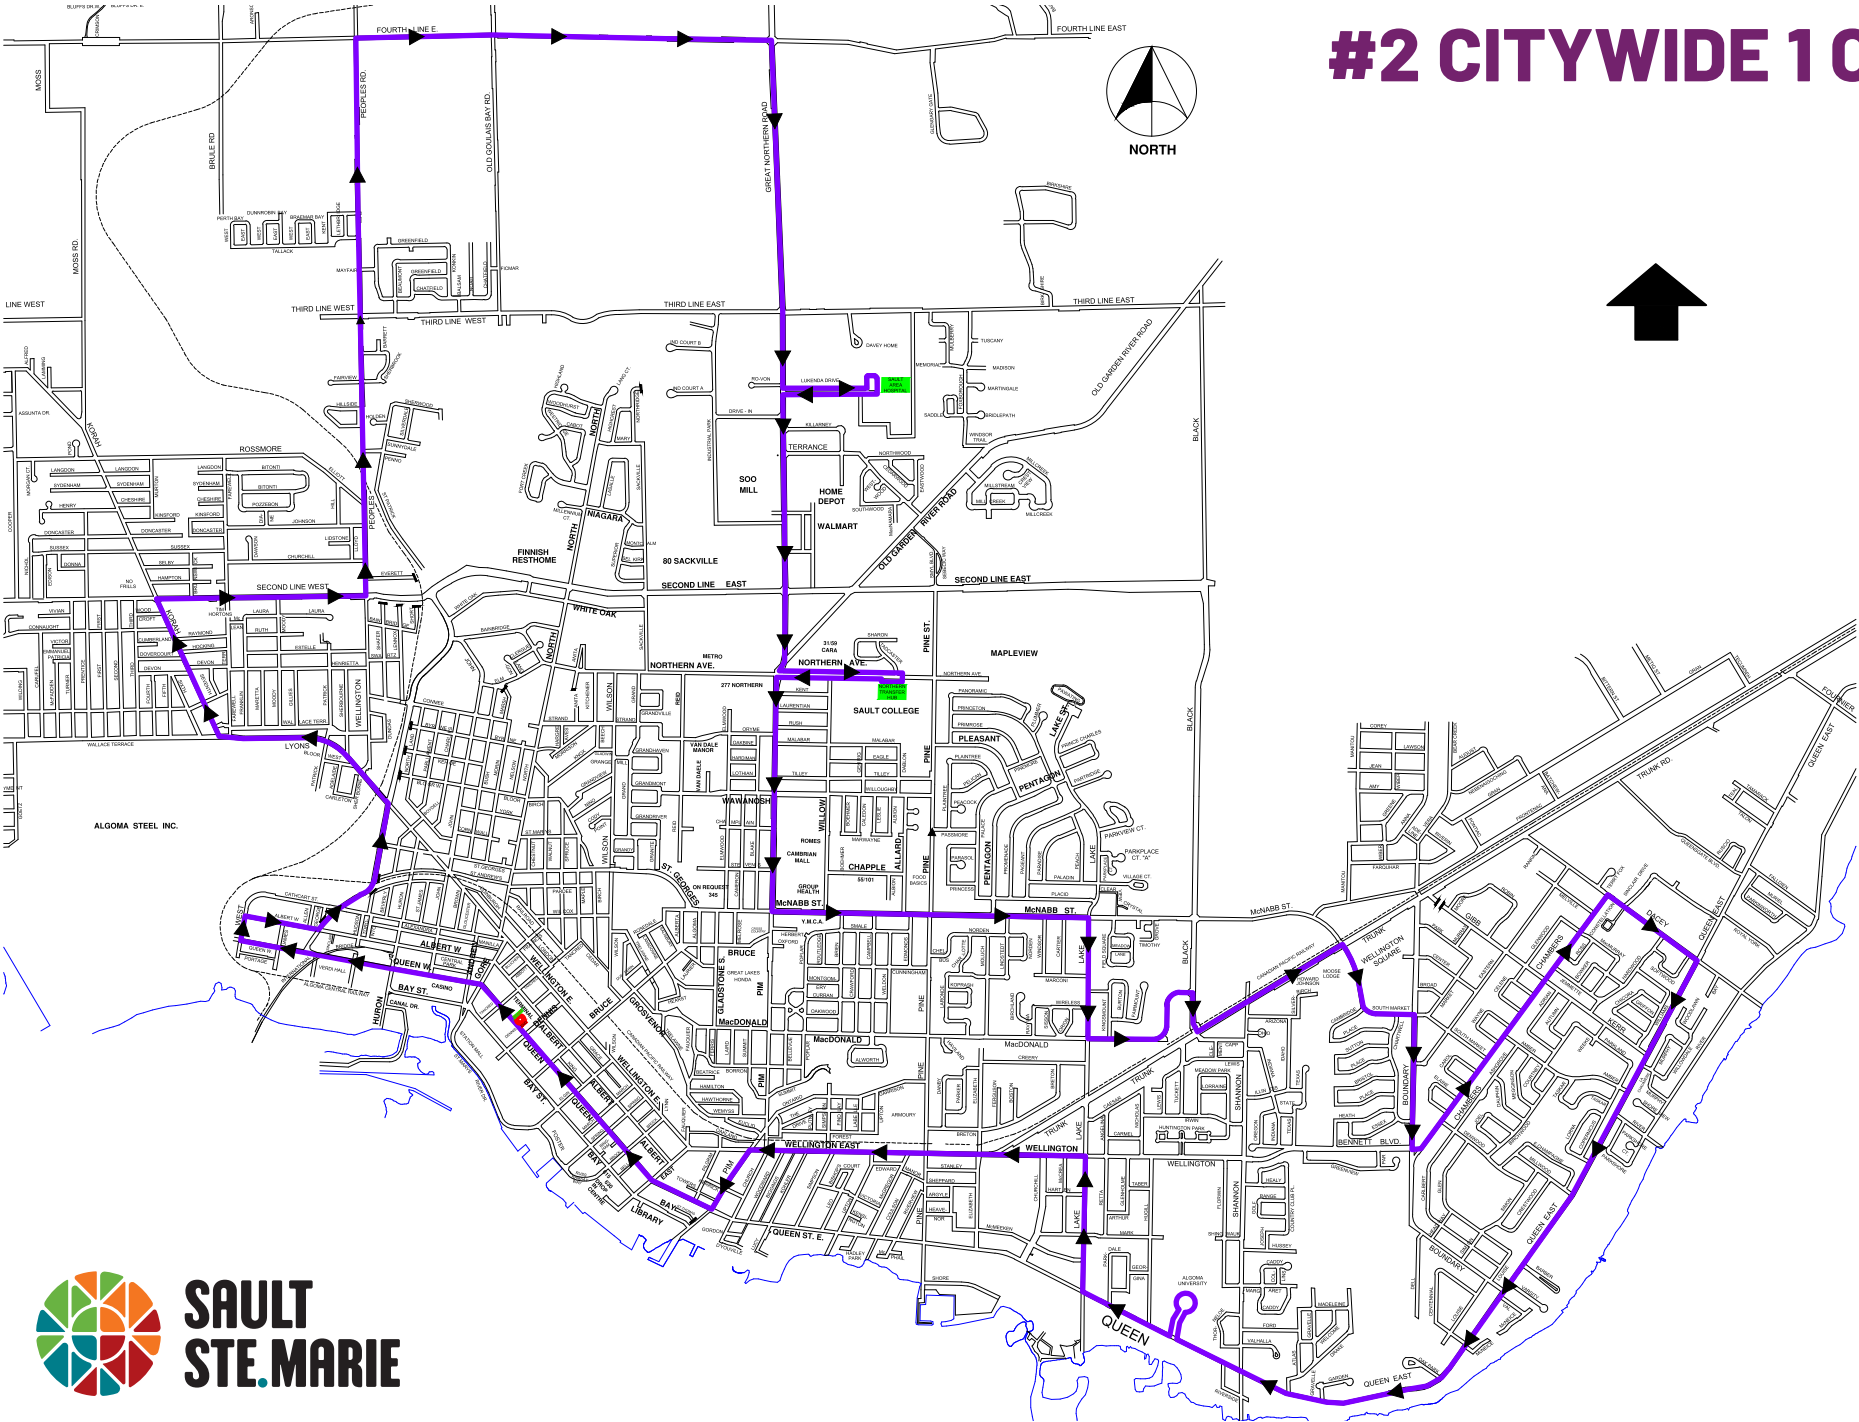

#2 CITYWIDE 1 CW

#2 CITYWIDE 1 CW

MONDAY TO FRIDAY HALF HOUR SERVICE								
DEPARTS TERMINAL	KORAH ROAD & SECOND LINE	SAULT AREA HOSPITAL (MAIN ENTRANCE)	NORTHERN TRANSFER HUB	ALGOMA FAMILY SERVICES (AFS)	QUEEN STREET EAST & DACEY ROAD	ALGOMA UNIVERSITY	QUEEN STREET EAST & PIM STREET	ARRIVES TERMINAL
					6:01AM	6:11AM	6:20AM	6:25AM
Peoples Road @ Churchill	5:46AM	6:03AM	6:10AM	6:14AM	6:31AM	6:41AM	6:50AM	6:55AM
6:30AM	6:43AM	7:03AM	7:10AM	7:14AM	7:31AM	7:41AM	7:50AM	7:55AM
7:00AM	7:13AM	7:33AM	7:40AM	7:44AM	8:01AM	8:11AM	8:20AM	8:25AM
7:30AM	7:43AM	8:03AM	8:10AM	8:14AM	8:31AM	8:41AM	8:50AM	8:55AM
8:00AM	8:13AM	8:33AM	8:40AM	8:44AM	9:01AM	9:11AM	9:20AM	9:25AM
8:30AM	8:43AM	9:03AM	9:10AM	9:14AM	9:31AM	9:41AM	9:50AM	9:55AM
9:00AM	9:13AM	9:33AM	9:40AM	9:44AM	10:01AM	10:11AM	10:20AM	10:25AM
9:30AM	9:43AM	10:03AM	10:10AM	10:14AM	10:31AM	10:41AM	10:50AM	10:55AM
10:00AM	10:13AM	10:33AM	10:40AM	10:44AM	11:01AM	11:11AM	11:20AM	11:25AM
10:30AM	10:43AM	11:03AM	11:10AM	11:14AM	11:31AM	11:41AM	11:50AM	11:55AM
11:00AM	11:13AM	11:33AM	11:40AM	11:44AM	12:01PM	12:11PM	12:20PM	12:25PM
11:30AM	11:43AM	12:03PM	12:10PM	12:14PM	12:31PM	12:41PM	12:50PM	12:55PM
12:00PM	12:13PM	12:33PM	12:40PM	12:44PM	1:01PM	1:11PM	1:20PM	1:25PM
12:30PM	12:43PM	1:03PM	1:10PM	1:14PM	1:31PM	1:41PM	1:50PM	1:55PM
1:00PM	1:13PM	1:33PM	1:40PM	1:44PM	2:01PM	2:11PM	2:20PM	2:25PM
1:30PM	1:43PM	2:03PM	2:10PM	2:14PM	2:31PM	2:41PM	2:50PM	2:55PM
2:00PM	2:13PM	2:33PM	2:40PM	2:44PM	3:01PM	3:11PM	3:20PM	3:25PM
2:30PM	2:43PM	3:03PM	3:10PM	3:14PM	3:31PM	3:41PM	3:50PM	3:55PM
3:00PM	3:13PM	3:33PM	3:40PM	3:44PM	4:01PM	4:11PM	4:20PM	4:25PM
3:30PM	3:43PM	4:03PM	4:10PM	4:14PM	4:31PM	4:41PM	4:50PM	4:55PM
4:00PM	4:13PM	4:33PM	4:40PM	4:44PM	5:01PM	5:11PM	5:20PM	5:25PM
4:30PM	4:43PM	5:03PM	5:10PM	5:14PM	5:31PM	5:41PM	5:50PM	5:55PM
5:00PM	5:13PM	5:33PM	5:40PM	5:44PM	6:01PM	6:11PM	6:20PM	6:25PM
5:30PM	5:43PM	6:03PM	6:10PM	6:14PM	6:31PM	6:41PM	6:50PM	6:55PM