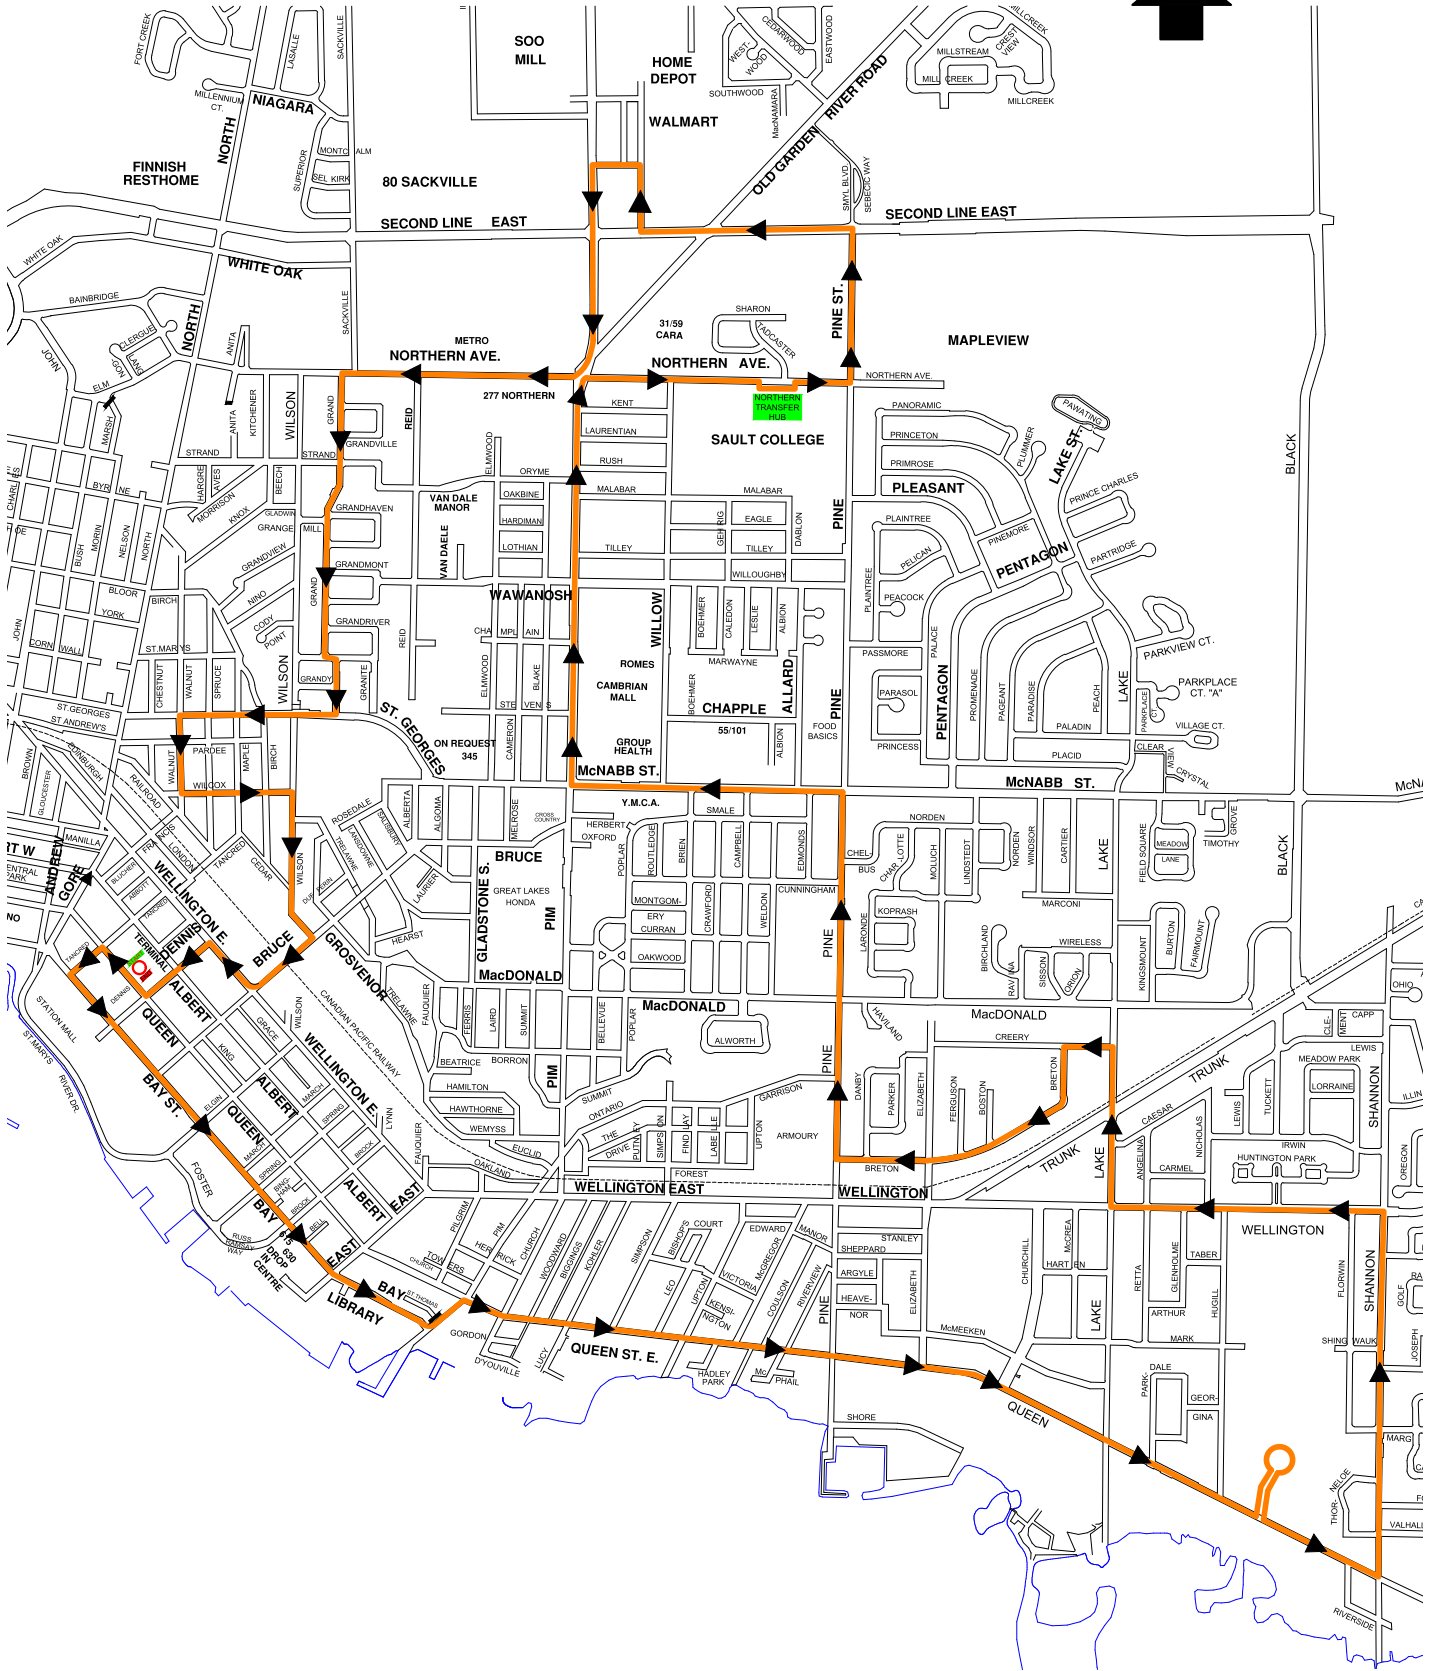

#1 HILLSIDE 2 CCW