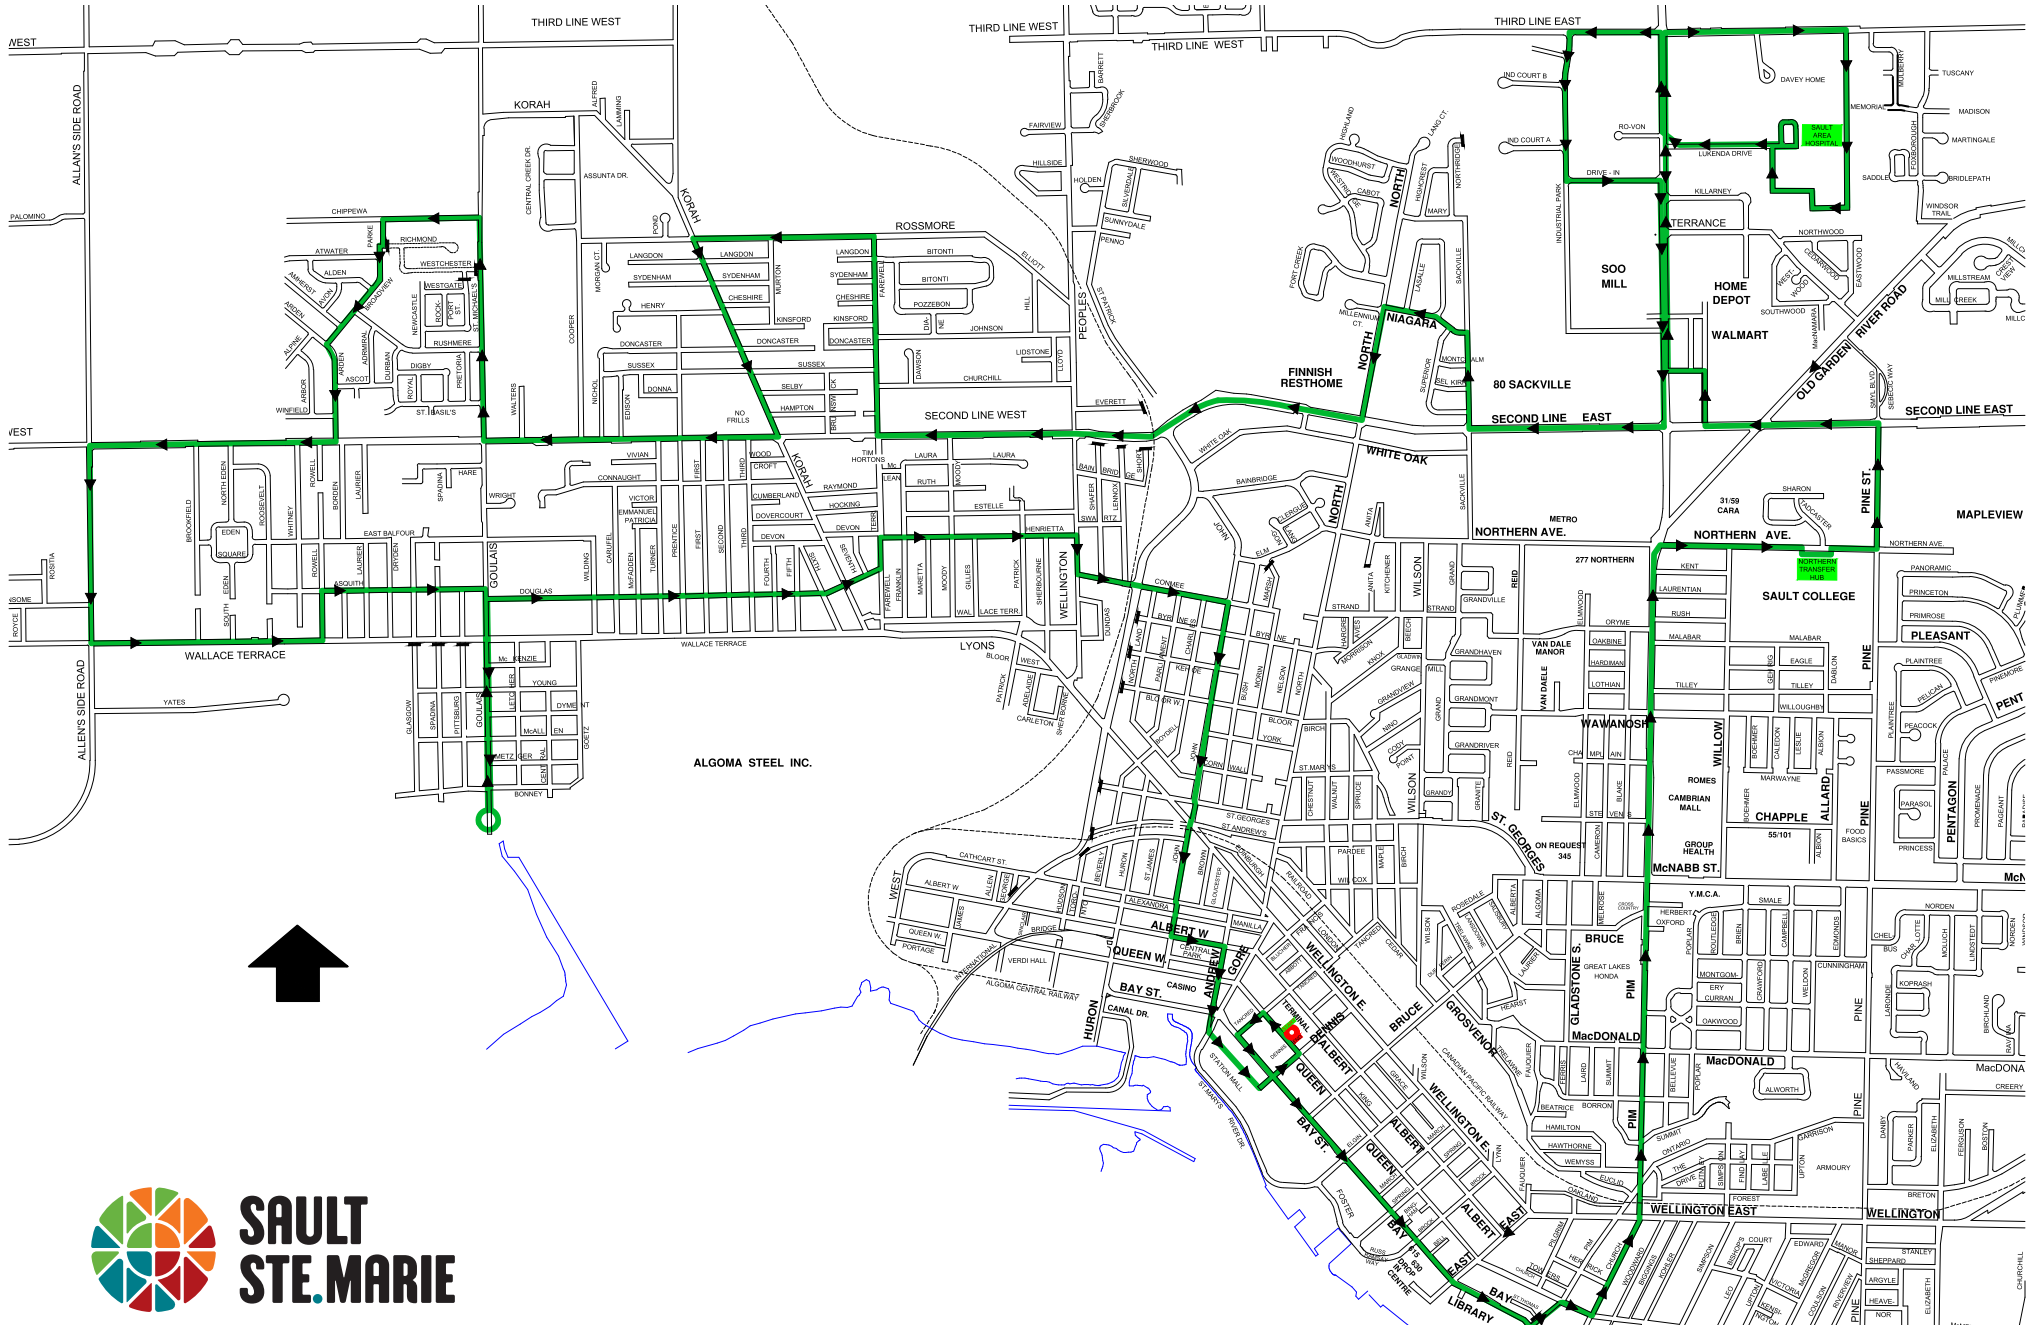

#3 WESTSIDE 2 CCW