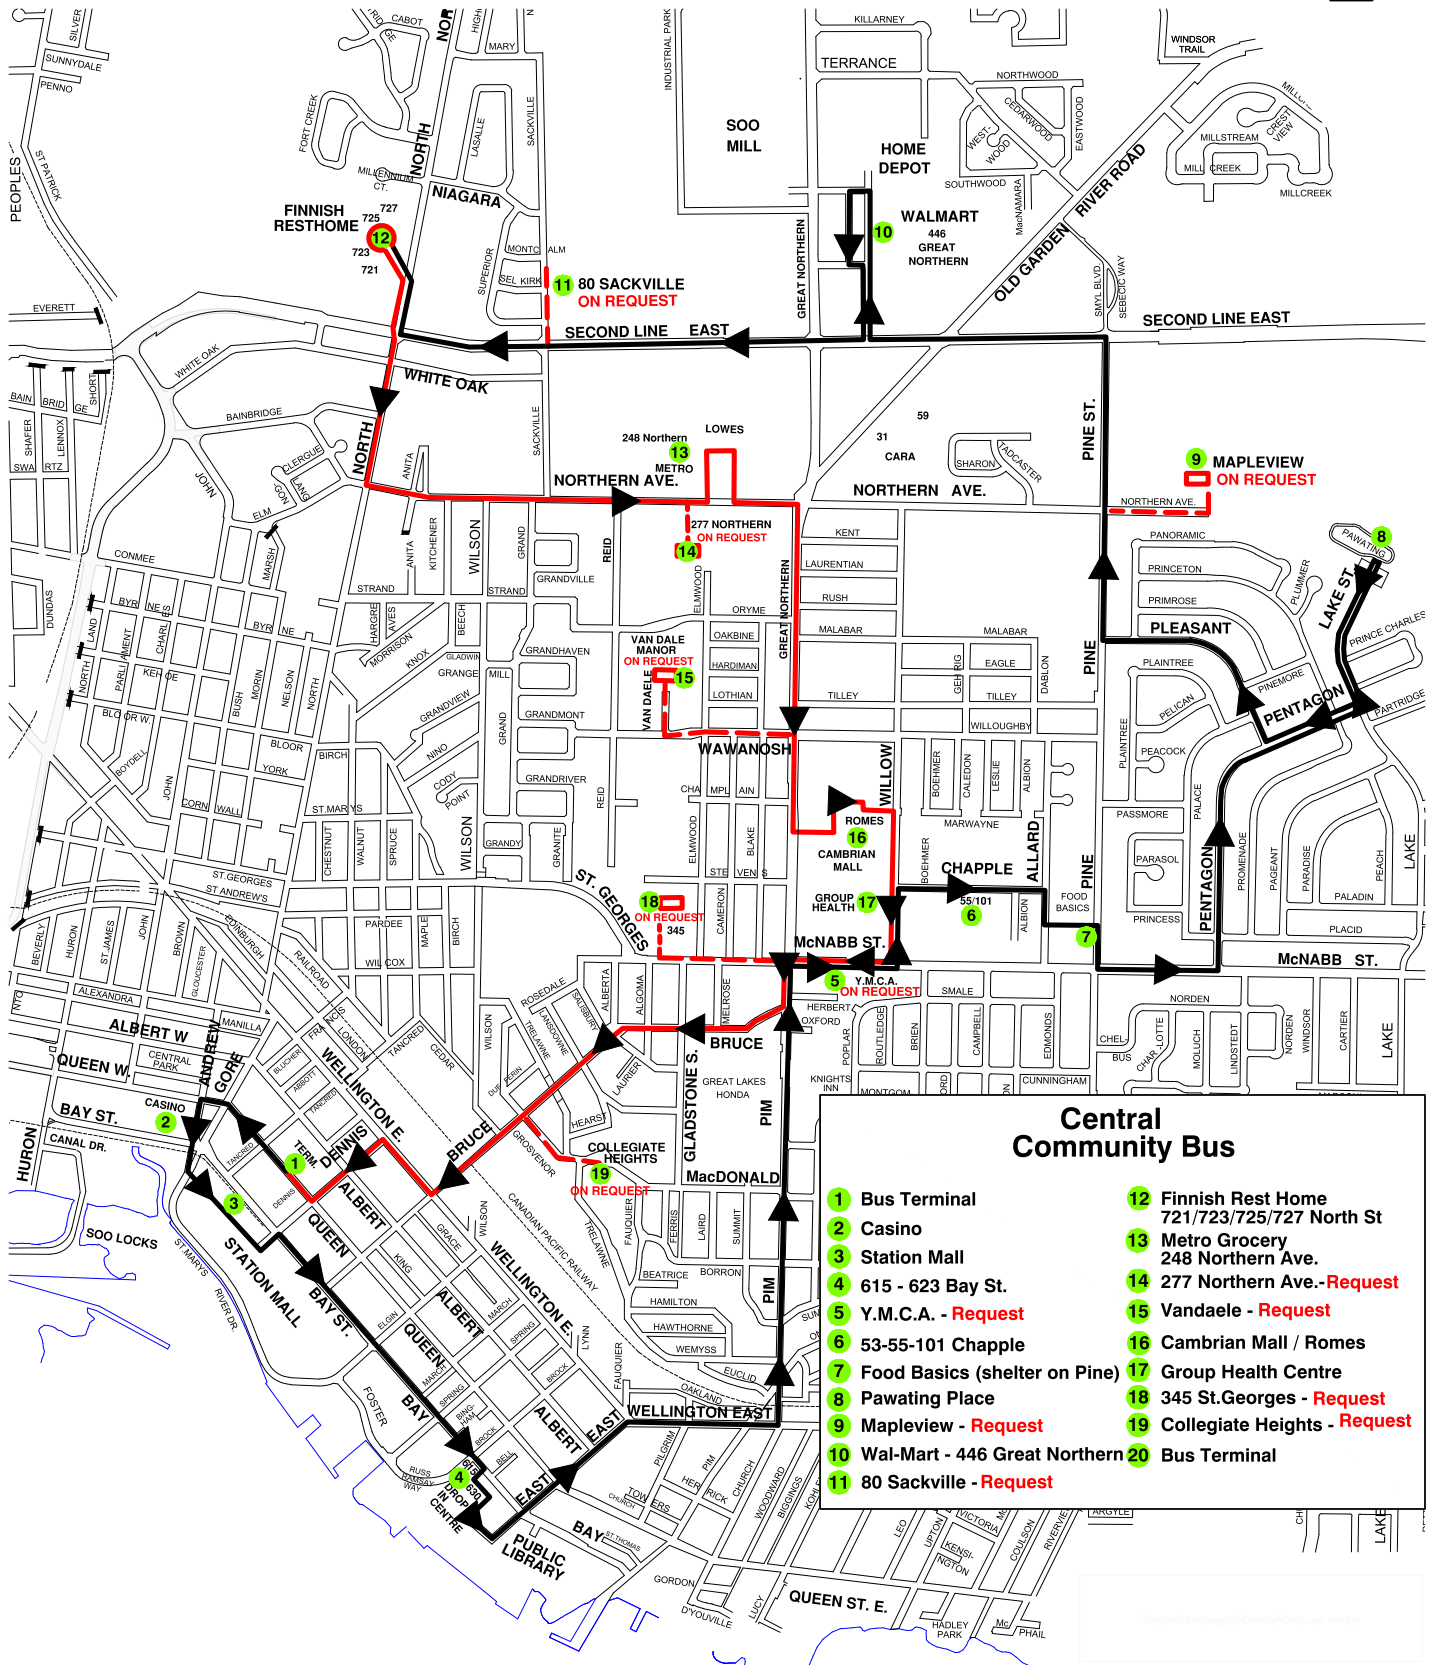

#8 CENTRAL COMMUNITY BUS

1. ### Central Community Bus
2. 1 Bus Terminal
   - 2 Casino
   - 3 Station Mall
   - 4 615 - 623 Bay St.
   - 5 Y.M.C.A. - Request
   - 6 53-55-101 Chapple
   - 7 Food Basics (shelter on Pine)
   - 8 Pawating Place
   - 9 Mapleview - Request
   - 10 Wal-Mart - 446 Great Northern
   - 11 80 Sackville - Request
   - 12 Finnish Rest Home 721/723/725/727 North St
   - 13 Metro Grocery 248 Northern Ave.
   - 14 277 Northern Ave.-Request
   - 15 Vandaele - Request
   - 16 Cambrian Mall / Romes
   - 17 Group Health Centre
   - 18 345 St. Georges - Request
   - 19 Collegiate Heights - Request
   - 20 Bus Terminal