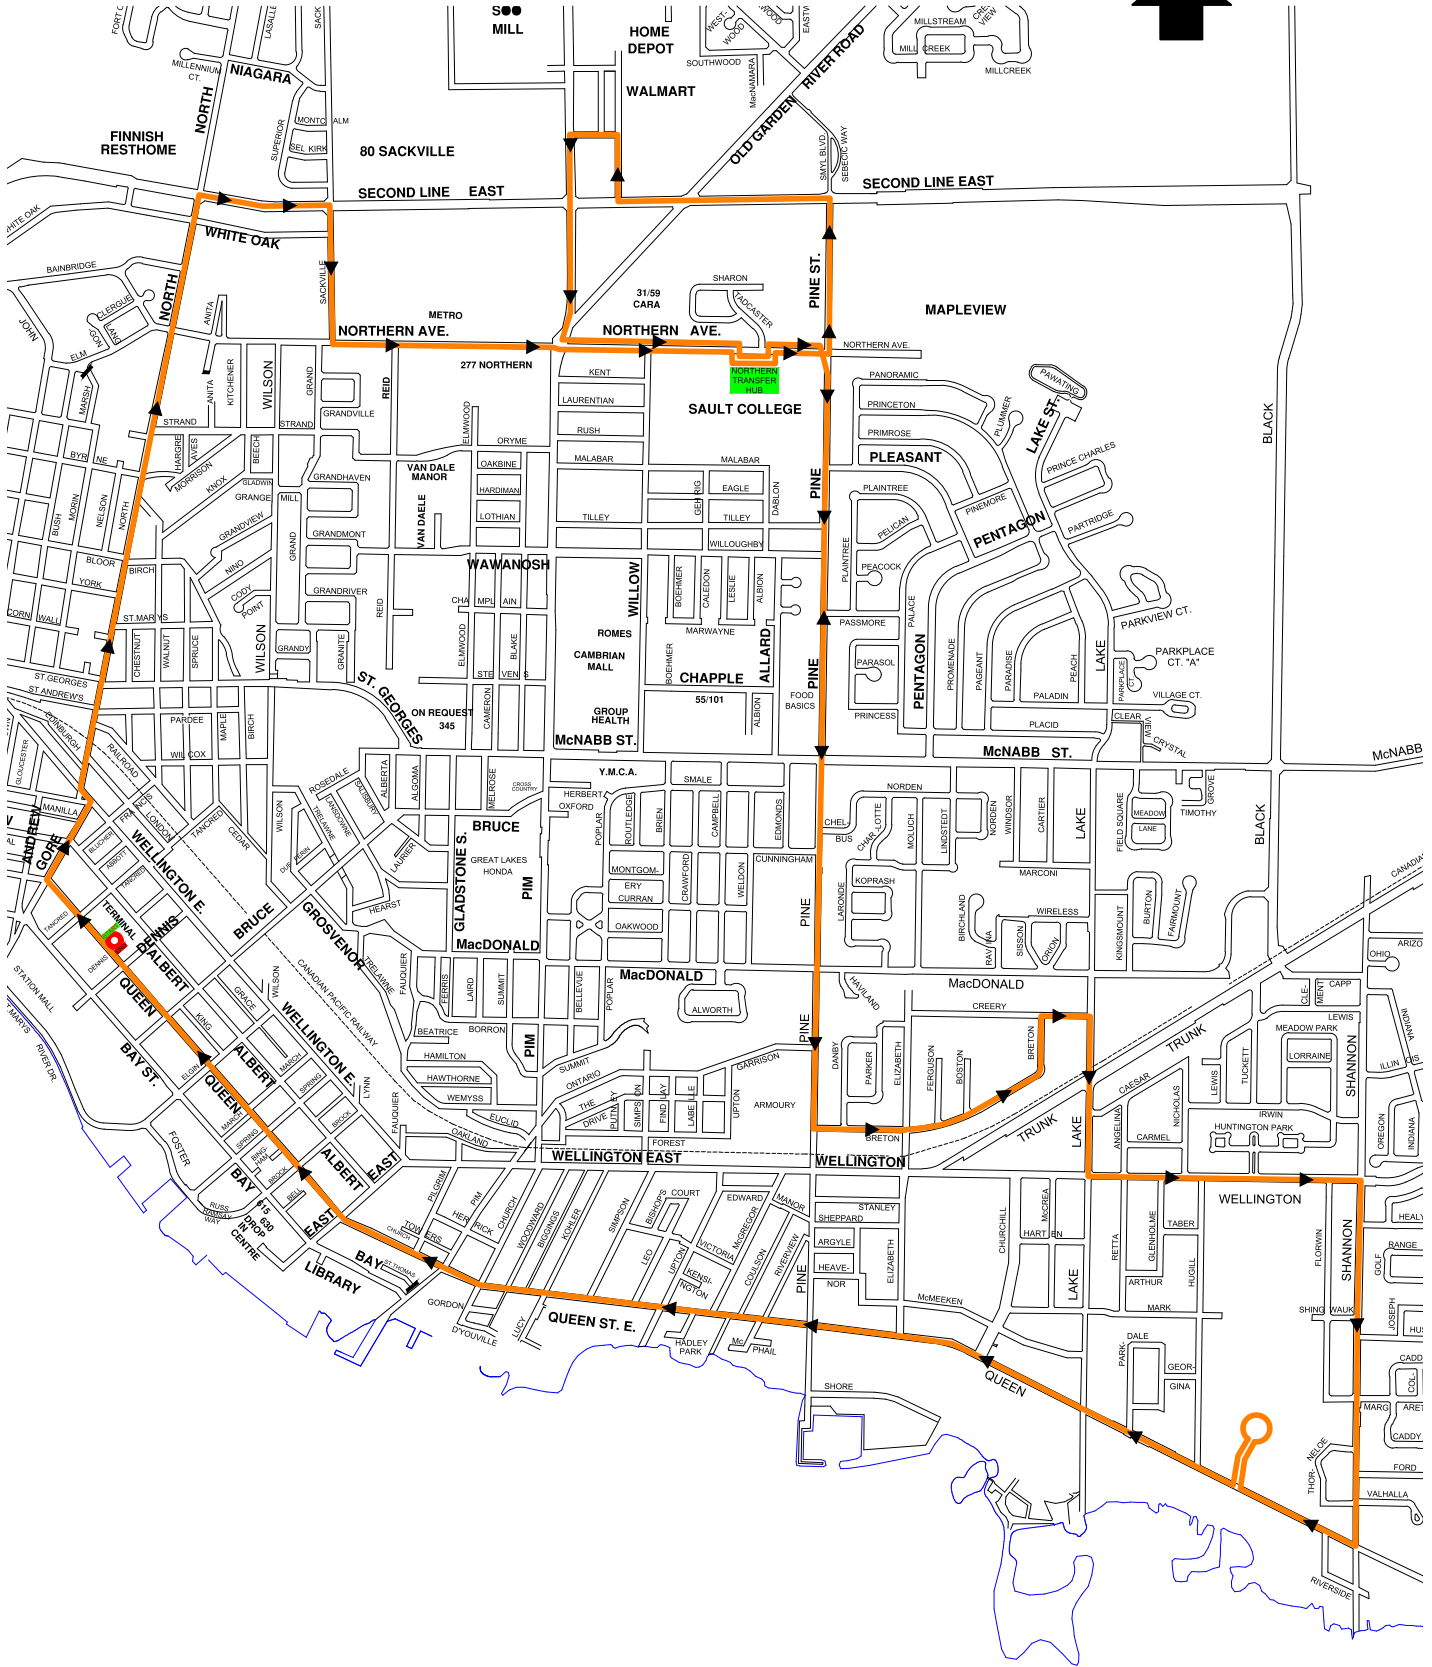

**SAULT
STE. MARIE**

TRANSIT

Scan Me

ROUTE INFORMATION MAPS & SCHEDULES

Effective June 2026

24 Hour Information: 705-759-5438

#1 HILLSIDE 1 CW	2-3
#1 HILLSIDE 2 CCW	4-5
#2 CITYWIDE 1 CW.....	6-8
#2 CITYWIDE 2 CCW	9-11
#3 WESTSIDE 1 CW	12-14
#3 WESTSIDE 2 CCW	15-17
#4 EASTSIDE	18-19
#8 CENTRAL COMMUNITYBUS	20-21
TRANSIT ROUTE MAP.....	22-23

#1 HILLSIDE 1 CW

#1 HILLSIDE 1 CW

MONDAY TO FRIDAY HALF HOUR SERVICE					
DEPARTS TERMINAL	NORTHERN TRANSFER HUB	WALMART	PINE STREET & MCNABB STREET	ALGOMA UNIVERSITY	ARRIVES TERMINAL
			5:57AM	6:12AM	6:25AM
6:30AM	6:44AM	6:48AM	6:57AM	7:12AM	7:25AM
7:00AM	7:14AM	7:18AM	7:27AM	7:42AM	7:55AM
7:30AM	7:44AM	7:48AM	7:57AM	8:12AM	8:25AM
8:00AM	8:14AM	8:18AM	8:27AM	8:42AM	8:55AM
8:30AM	8:44PM	8:48AM	8:57AM	9:12AM	9:25AM
9:00AM	9:14AM	9:18AM	9:27AM	9:42AM	9:55AM
9:30AM	9:44AM	9:48AM	9:57AM	10:12AM	10:25AM
10:00AM	10:14AM	10:18AM	10:27AM	10:42AM	10:55AM
10:30AM	10:44AM	10:48AM	10:57AM	11:12AM	11:25AM
11:00AM	11:14AM	11:18AM	11:27AM	11:42AM	11:55AM
11:30AM	11:44AM	11:48AM	11:57AM	12:12PM	12:25PM
12:00PM	12:14PM	12:18PM	12:27PM	12:42PM	12:55PM
12:30PM	12:44PM	12:48PM	12:57PM	1:12PM	1:25PM
1:00PM	1:14PM	1:18PM	1:27PM	1:42PM	1:55PM
1:30PM	1:44PM	1:48PM	1:57PM	2:12PM	2:25PM
2:00PM	2:14PM	2:18PM	2:27PM	2:42PM	2:55PM
2:30PM	2:44PM	2:48PM	2:57PM	3:12PM	3:25PM
3:00PM	3:14PM	3:18PM	3:27PM	3:42PM	3:55PM
3:30PM	3:44PM	3:48PM	3:57PM	4:12PM	4:25PM
4:00PM	4:14PM	4:18PM	4:27PM	4:42PM	4:55PM
4:30PM	4:44PM	4:48PM	4:57PM	5:12PM	5:25PM
5:00PM	5:14PM	5:18PM	5:27PM	5:42PM	5:55PM
5:30PM	5:44PM	5:48PM	5:57PM	6:12PM	6:25PM
6:00PM	6:14PM	6:18PM	6:27PM	6:42PM	6:55PM
6:30PM	6:44PM	6:48PM	6:57PM	7:12PM	7:25PM