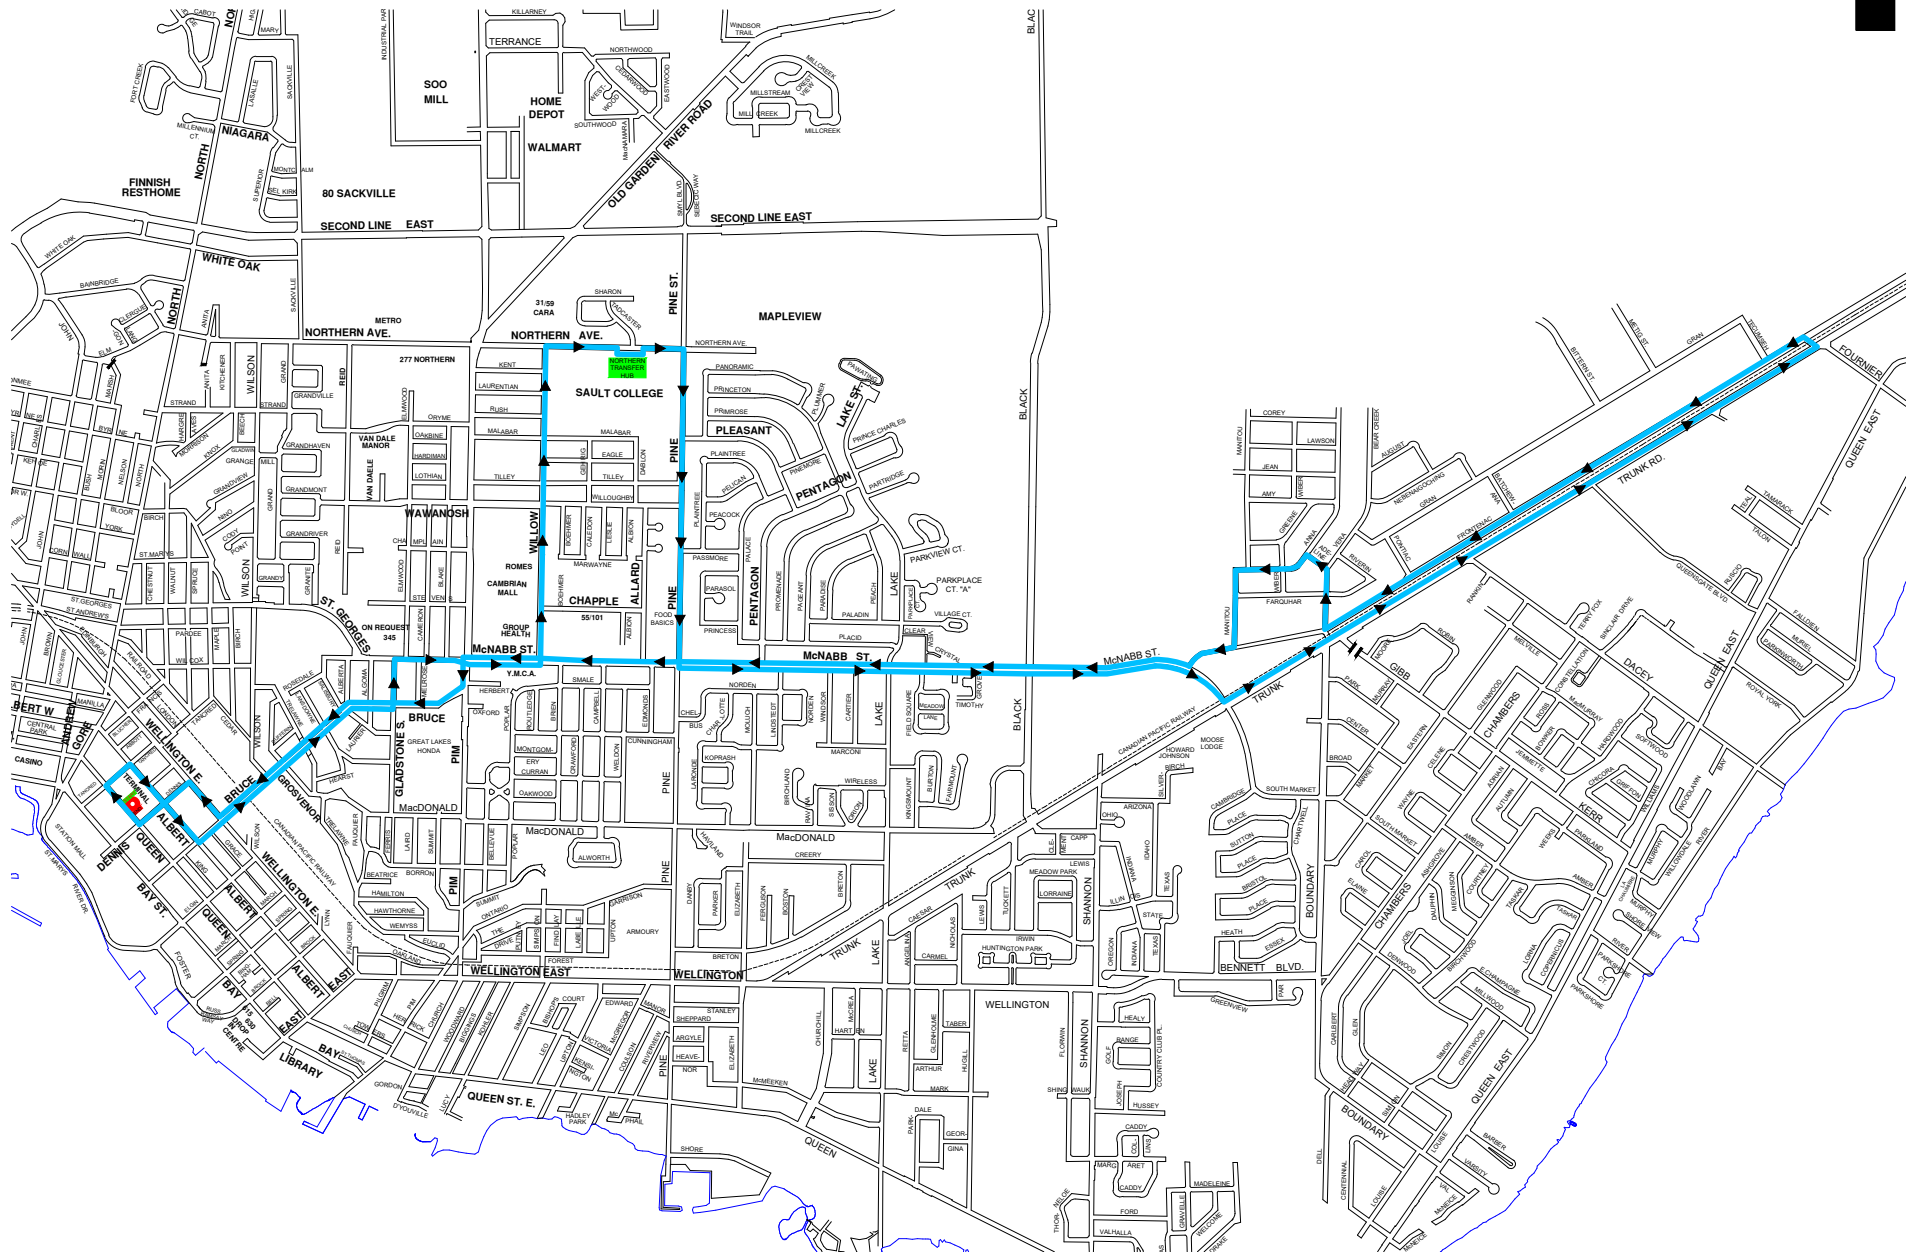

4 EASTSIDE

#4 EASTSIDE

MONDAY TO FRIDAY HOUR SERVICE

DEPARTS TERMINAL	NORTHERN TRANSFER HUB	TRUNK ROAD & DACEY ROAD	FRONTENAC STREET & ADELINE AVENUE	GROUP HEALTH CENTRE	ARRIVES TERMINAL
		5:55AM	6:07AM	6:19AM	6:25AM
6:30AM	6:42AM	6:54AM	7:07AM	7:19AM	7:25AM
7:30AM	7:42AM	7:54AM	8:07AM	8:19AM	8:25AM
8:30AM	8:42AM	8:54AM	9:07AM	9:19AM	9:25AM
9:30AM	9:42AM	9:54AM	10:07AM	10:19AM	10:25AM
10:30AM	10:42AM	10:54AM	11:07AM	11:19AM	11:25AM
11:30AM	11:42AM	11:54AM	12:07PM	12:19PM	12:25PM
12:30PM	12:42PM	12:54PM	1:07PM	1:19PM	1:25PM
1:30PM	1:42PM	1:54PM	2:07PM	2:19PM	2:25PM
2:30PM	2:42PM	2:54PM	3:07PM	3:19PM	3:25PM
3:30PM	3:42PM	3:54PM	4:07PM	4:19PM	4:25PM
4:30PM	4:42PM	4:54PM	5:07PM	5:19PM	5:25PM
5:30PM	5:42PM	5:54PM	6:07PM	6:19PM	6:25PM
6:30PM	6:42PM	6:54PM	7:07PM	7:19PM	7:25PM
Evening Hourly Service					
7:15PM	7:27PM	7:39PM	7:52PM	8:04PM	8:10PM
8:15PM	8:27PM	8:39PM	8:52PM	9:04PM	9:10PM
9:15PM	9:27PM	9:39PM	9:52PM	10:04PM	10:10PM
10:15PM	10:27PM	10:39PM	10:52PM	11:04PM	11:10PM
11:15PM	11:25PM	11:35PM	11:44PM	11:54PM	12:00AM

WEEKEND HOURLY SERVICE

Sunday AM SERVICE starts an hour later - FIRST DEPARTURE 7:15AM

DEPARTS TERMINAL	NORTHERN TRANSFER HUB	TRUNK ROAD & DACEY ROAD	FRONTENAC STREET & ADELINE AVENUE	GROUP HEALTH CENTRE	ARRIVES TERMINAL
6:15AM	6:27AM	6:39AM	6:53AM	7:04AM	7:10AM
7:15AM	7:27AM	7:39AM	7:53AM	8:04AM	8:10AM
8:15AM	8:27AM	8:39AM	8:53AM	9:04AM	9:10AM
9:15AM	9:27AM	9:39AM	9:53AM	10:04AM	10:10AM
10:15AM	10:27AM	10:39AM	10:53AM	11:04AM	11:10AM
11:15AM	11:27AM	11:39AM	11:53AM	12:04PM	12:10PM
12:15PM	12:27PM	12:39PM	12:53PM	1:04PM	1:10PM
1:15PM	1:27PM	1:39PM	1:53PM	2:04PM	2:10PM
2:15PM	2:27PM	2:39PM	2:53PM	3:04PM	3:10PM
3:15PM	3:27PM	3:39PM	3:53PM	4:04PM	4:10PM
4:15PM	4:27PM	4:39PM	4:53PM	5:04PM	5:10PM
5:15PM	5:27PM	5:39PM	5:53PM	6:04PM	6:10PM