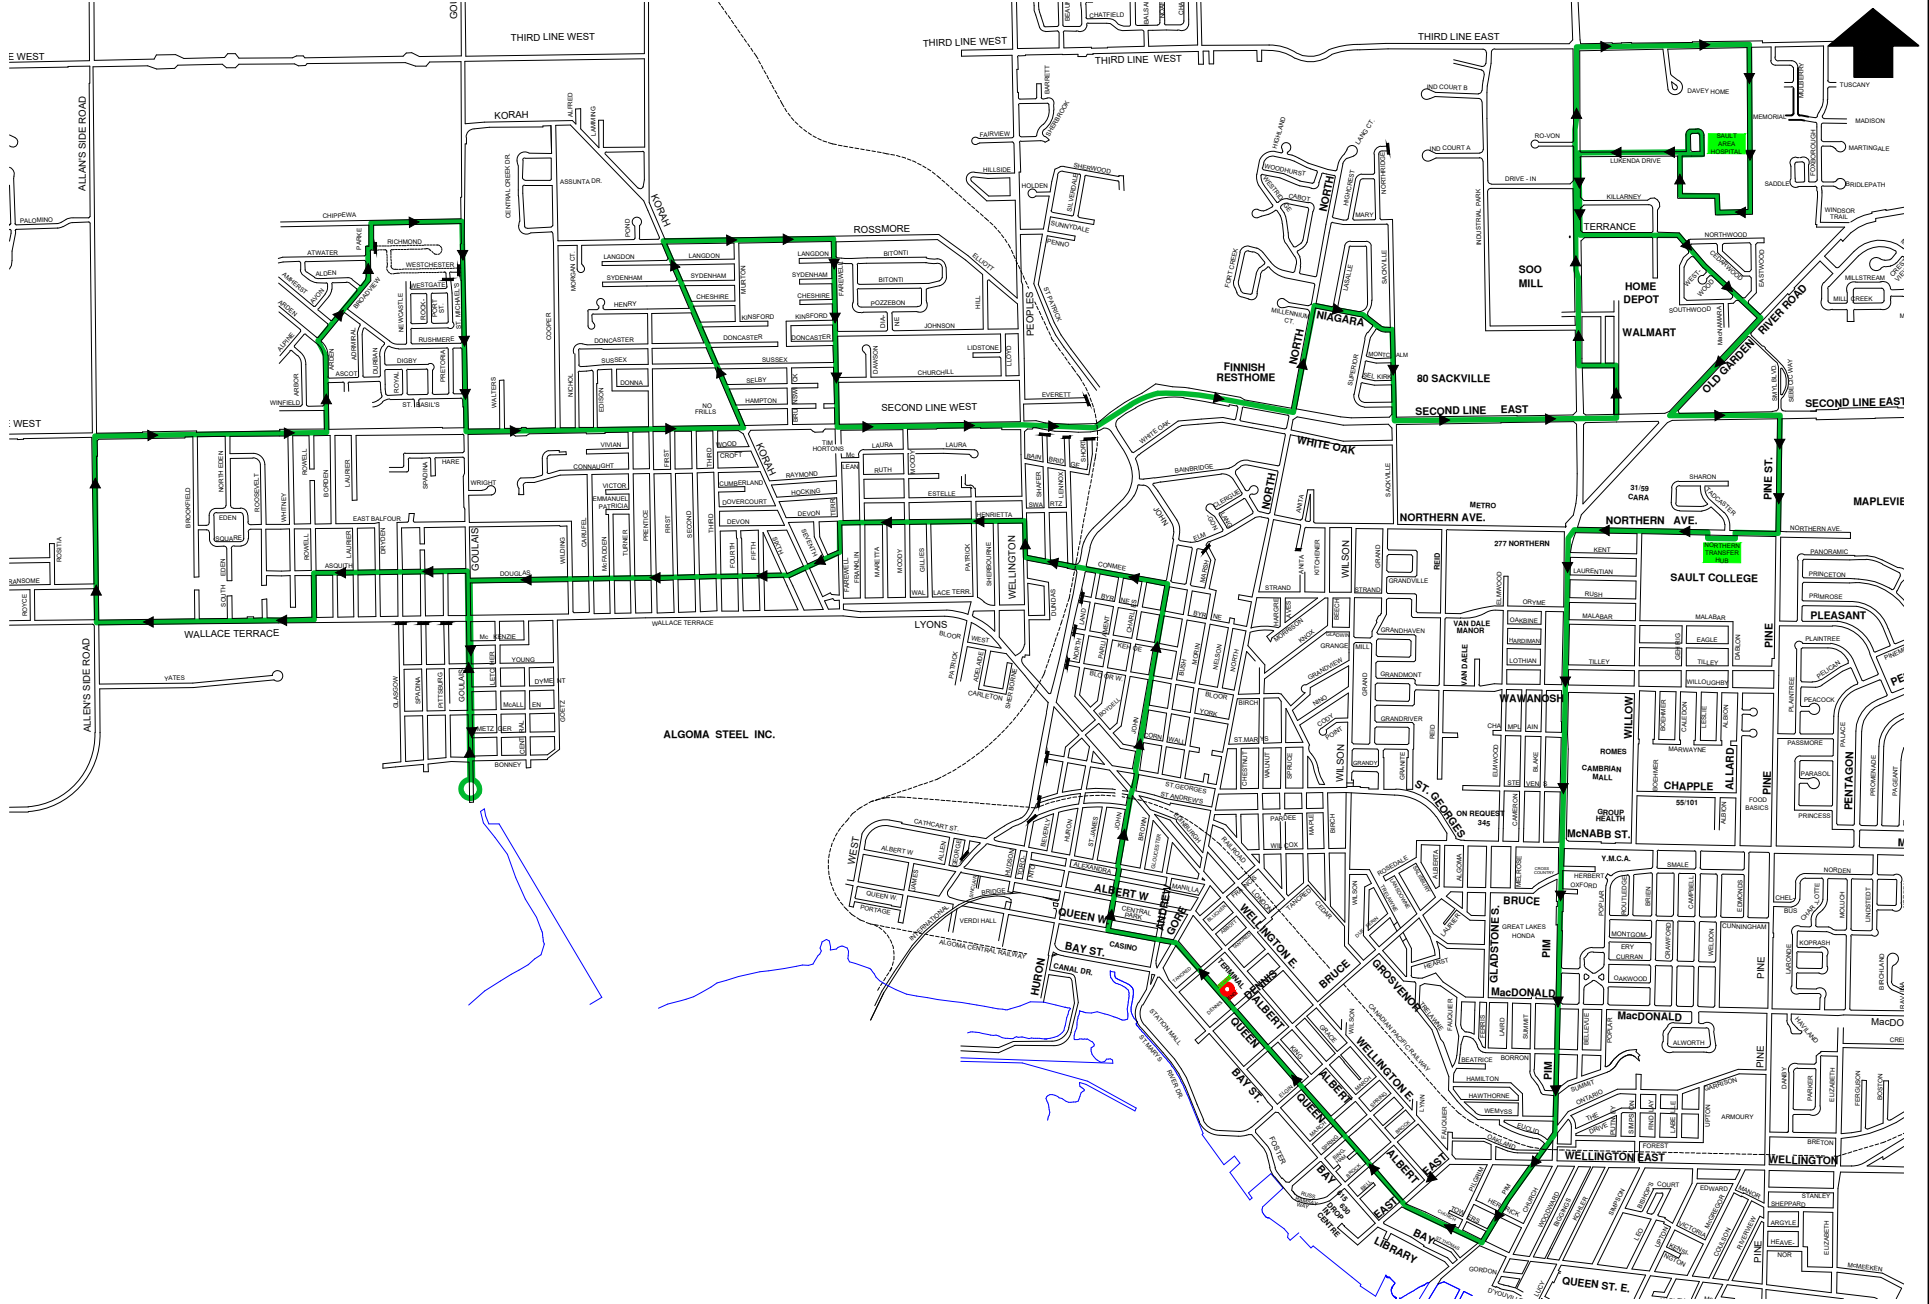

3 WESTSIDE 1 CW

#3 WESTSIDE 1 CW

MONDAY TO FRIDAY HALF HOUR SERVICE								
DEPARTS TERMINAL	GOULAIS AVENUE @ ALGOMA STEEL (GATE #4)	SECOND LINE WEST & GOULAIS AVENUE	SUPERIOR HEIGHTS	WALMART	SAULT AREA HOSPITAL (MAIN ENTRANCE)	NORTHERN TRANSFER HUB	PIM STREET & QUEEN EAST	ARRIVES TERMINAL
			Great Northern Rd @ Third Line	5:56AM	6:01AM	6:11AM	6:20AM	6:25AM
		6:00AM	6:15AM	6:21AM	6:31AM	6:41AM	6:50AM	6:55AM
6:30AM	6:47AM	7:00AM	7:15AM	7:21AM	7:31AM	7:41AM	7:50AM	7:55AM
7:00AM	7:17AM	7:30AM	7:45AM	7:51AM	8:01AM	8:11AM	8:20AM	8:25AM
7:30AM	7:47AM	8:00AM	8:15AM	8:21AM	8:31AM	8:41AM	8:50AM	8:55AM
8:00AM	8:17AM	8:30AM	8:45AM	8:51AM	9:01AM	9:11AM	9:20AM	9:25AM
8:30AM	8:47AM	9:00AM	9:15AM	9:21AM	9:31AM	9:41AM	9:50AM	9:55AM
9:00AM	9:17AM	9:30AM	9:45AM	9:51AM	10:01AM	10:11AM	10:20AM	10:25AM
9:30AM	9:47AM	10:00AM	10:15AM	10:21AM	10:31AM	10:41AM	10:50AM	10:55AM
10:00AM	10:17AM	10:30AM	10:45AM	10:51AM	11:01AM	11:11AM	11:20AM	11:25AM
10:30AM	10:47AM	11:00AM	11:15AM	11:21AM	11:31AM	11:41AM	11:50AM	11:55AM
11:00AM	11:17AM	11:30AM	11:45AM	11:51AM	12:01PM	12:11PM	12:20PM	12:25PM
11:30AM	11:47AM	12:00PM	12:15PM	12:21PM	12:31PM	12:41PM	12:50PM	12:55PM
12:00PM	12:17PM	12:30PM	12:45PM	12:51PM	1:01PM	1:11PM	1:20PM	1:25PM
12:30PM	12:47PM	1:00PM	1:15PM	1:21PM	1:31PM	1:41PM	1:50PM	1:55PM
1:00PM	1:17PM	1:30PM	1:45PM	1:51PM	2:01PM	2:11PM	2:20PM	2:25PM
1:30PM	1:47PM	2:00PM	2:15PM	2:21PM	2:31PM	2:41PM	2:50PM	2:55PM
2:00PM	2:17PM	2:30PM	2:45PM	2:51PM	3:01PM	3:11PM	3:20PM	3:25PM
2:30PM	2:47PM	3:00PM	3:15PM	3:21PM	3:31PM	3:41PM	3:50PM	3:55PM
3:00PM	3:17PM	3:30PM	3:45PM	3:51PM	4:01PM	4:11PM	4:20PM	4:25PM
3:30PM	3:47PM	4:00PM	4:15PM	4:21PM	4:31PM	4:41PM	4:50PM	4:55PM
4:00PM	4:17PM	4:30PM	4:45PM	4:51PM	5:01PM	5:11PM	5:20PM	5:25PM
4:30PM	4:47PM	5:00PM	5:15PM	5:21PM	5:31PM	5:41PM	5:50PM	5:55PM
5:00PM	5:17PM	5:30PM	5:45PM	5:51PM	6:01PM	6:11PM	6:20PM	6:25PM
5:30PM	5:47PM	6:00PM	6:15PM	6:21PM	6:31PM	6:41PM	6:50PM	6:55PM
Weekday Evening Hourly Service								