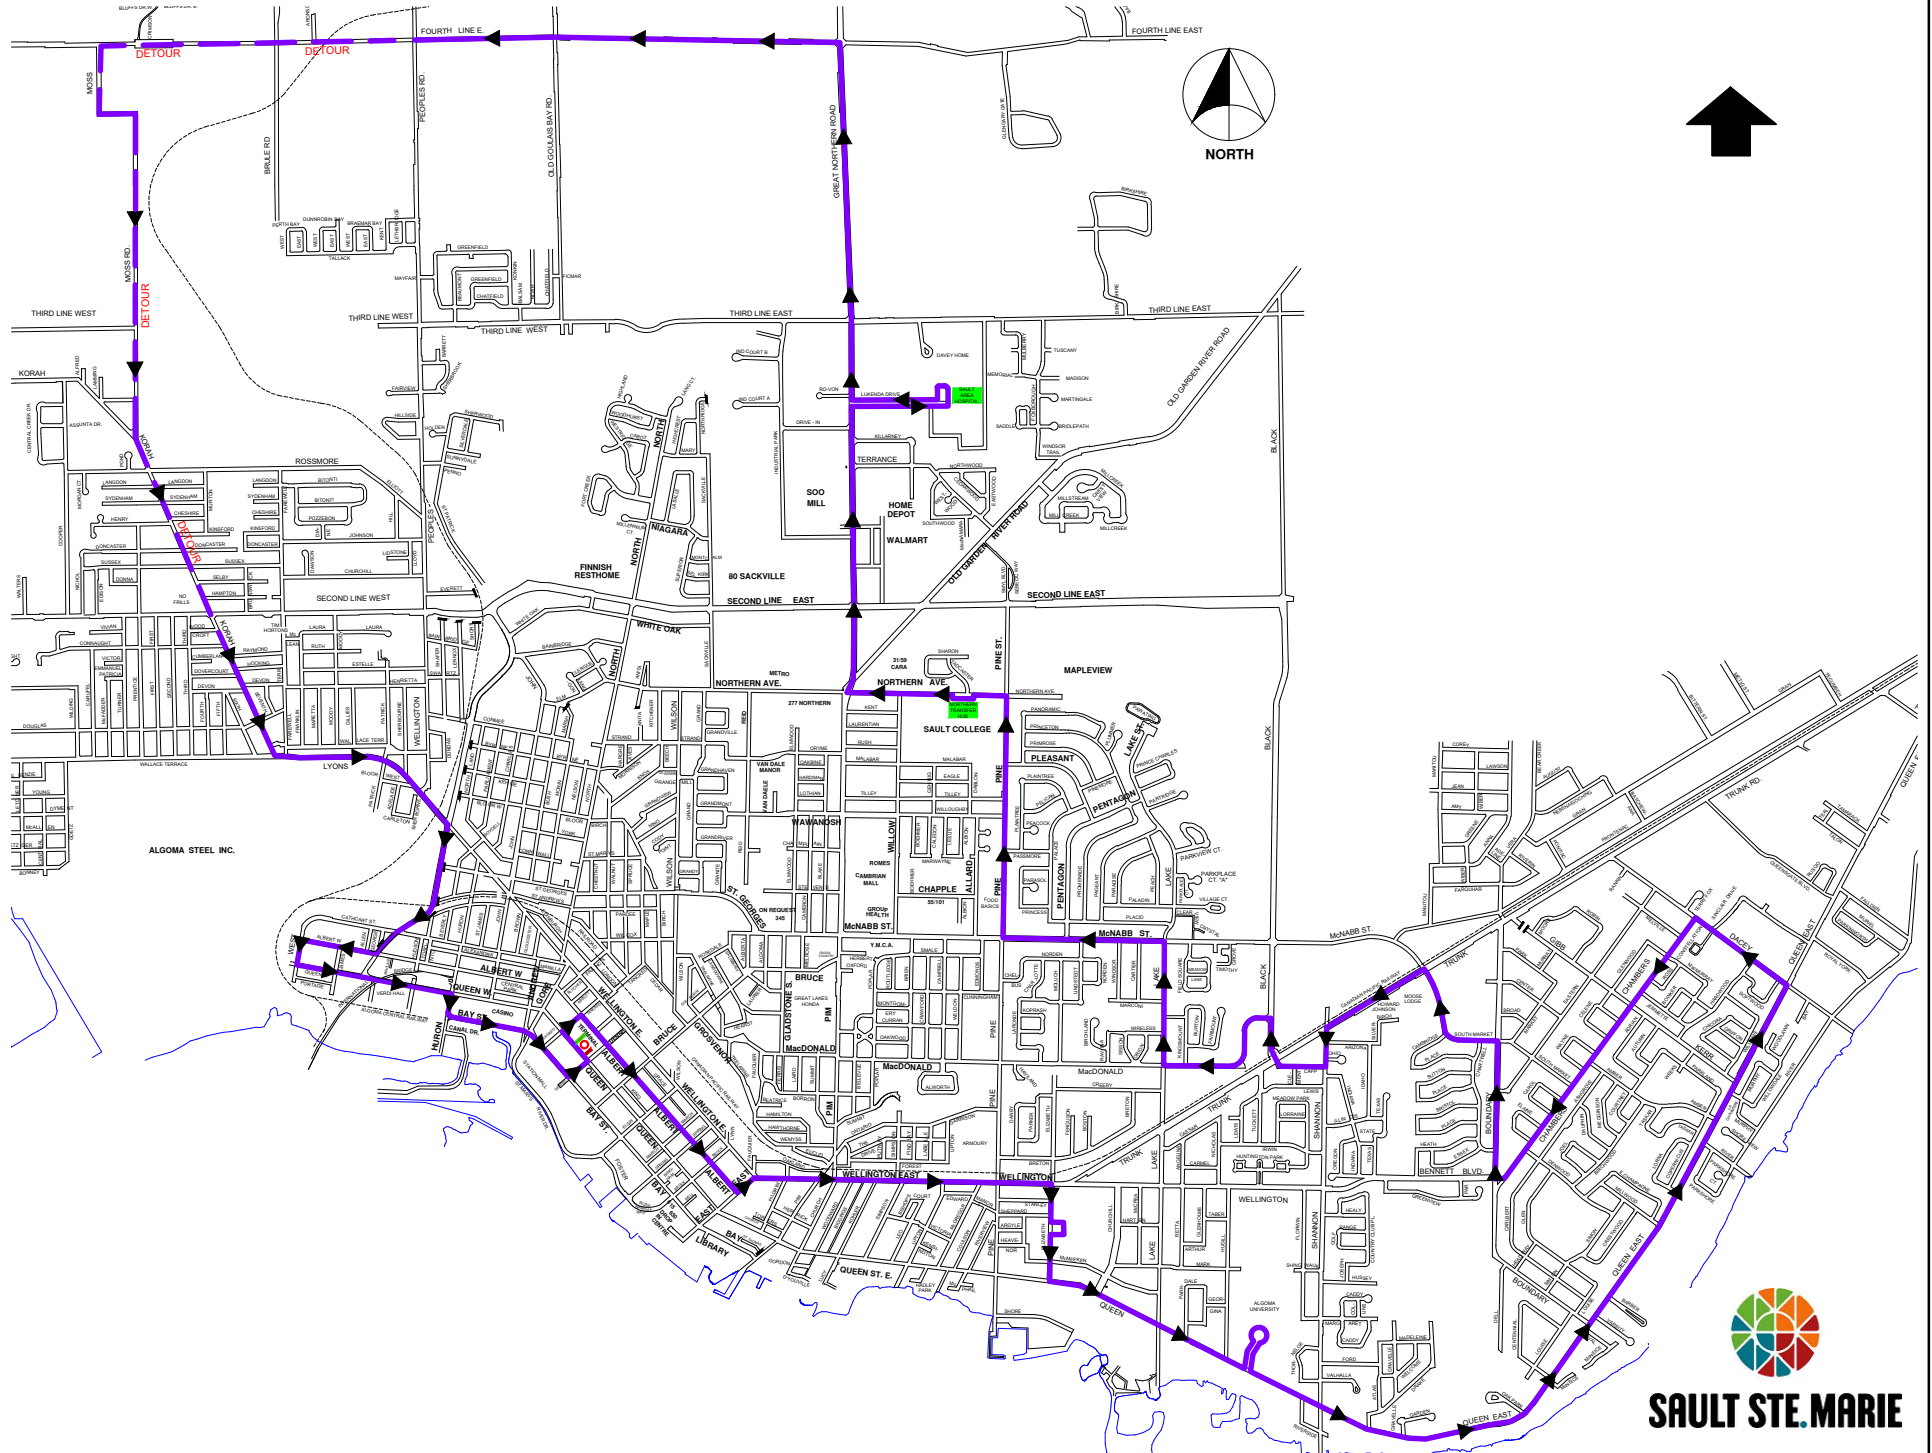

2 CITYWIDE 2 CCW - DETOUR

SAULT STE. MARIE

#2 CITYWIDE CCW

MONDAY TO FRIDAY HALF HOUR SERVICE

DEPARTS TERMINAL	ALGOMA UNIVERSITY	QUEEN STREET EAST & DACEY ROAD	NORTHERN TRANSFER HUB	SAULT AREA HOSPITAL (MAIN ENTRANCE)	PEOPLES ROAD & FOURTH LINE	ALBERT STREET WEST & WEST STREET	ARRIVES TERMINAL
		6:08AM	6:29AM	6:35AM	6:47AM	7:05AM	7:10AM
6:45AM	6:58AM	7:08AM	7:29AM	7:35AM	7:47AM	8:05AM	8:10AM
7:15AM	7:28AM	7:38AM	7:59AM	8:05AM	8:17AM	8:35AM	8:40AM
7:45AM	7:58AM	8:08AM	8:29AM	8:35AM	8:47AM	9:05AM	9:10AM
8:15AM	8:28AM	8:38AM	8:59AM	9:05AM	9:17AM	9:35AM	9:40AM
8:45AM	8:58AM	9:08AM	9:29AM	9:35AM	9:47AM	10:05AM	10:10AM
9:15AM	9:28AM	9:38AM	9:59AM	10:05AM	10:17AM	10:35AM	10:40AM
9:45AM	9:58AM	10:08AM	10:29AM	10:35AM	10:47AM	11:05AM	11:10AM
10:15AM	10:28AM	10:38AM	10:59AM	11:05AM	11:17AM	11:35AM	11:40AM
10:45AM	10:58AM	11:08AM	11:29AM	11:35AM	11:47AM	12:05PM	12:10PM
11:15AM	11:28AM	11:38AM	11:59AM	12:05PM	12:17PM	12:35PM	12:40PM
11:45AM	11:58AM	12:08PM	12:29PM	12:35PM	12:47PM	1:05PM	1:10PM
12:15PM	12:28PM	12:38PM	12:59PM	1:05PM	1:17PM	1:35PM	1:40PM
12:45PM	12:58PM	1:08PM	1:29PM	1:35PM	1:47PM	2:05PM	2:10PM
1:15PM	1:28PM	1:38PM	1:59PM	2:05PM	2:17PM	2:35PM	2:40PM
1:45PM	1:58PM	2:08PM	2:29PM	2:35PM	2:47PM	3:05PM	3:10PM
2:15PM	2:28PM	2:38PM	2:59PM	3:05PM	3:17PM	3:35PM	3:40PM
2:45PM	2:58PM	3:08PM	3:29PM	3:35PM	3:47PM	4:05PM	4:10PM
3:15PM	3:28PM	3:38PM	3:59PM	4:05PM	4:17PM	4:35PM	4:40PM
3:45PM	3:58PM	4:08PM	4:29PM	4:35PM	4:47PM	5:05PM	5:10PM
4:15PM	4:28PM	4:38PM	4:59PM	5:05PM	5:17PM	5:35PM	5:40PM
4:45PM	4:58PM	5:08PM	5:29PM	5:35PM	5:47PM	6:05PM	6:10PM
5:15PM	5:28PM	5:38PM	5:59PM	6:05PM	6:17PM	6:35PM	6:40PM
5:45PM	5:58PM	6:08PM	6:29PM	6:35PM	6:47PM	7:05PM	7:10PM
WEEKDAY EVENING HOURLY SERVICE							
6:45PM	6:58PM	7:08PM	7:29PM	7:35PM	7:47PM	8:05PM	8:10PM
7:45PM	7:58PM	8:08PM	8:29PM	8:35PM	8:47PM	9:05PM	9:10PM
8:45PM	8:58PM	9:08PM	9:29PM	9:35PM	9:47PM	10:05PM	10:10PM
9:45PM	9:58PM	10:08PM	10:29PM	10:35PM	10:47PM	11:05PM	11:10PM