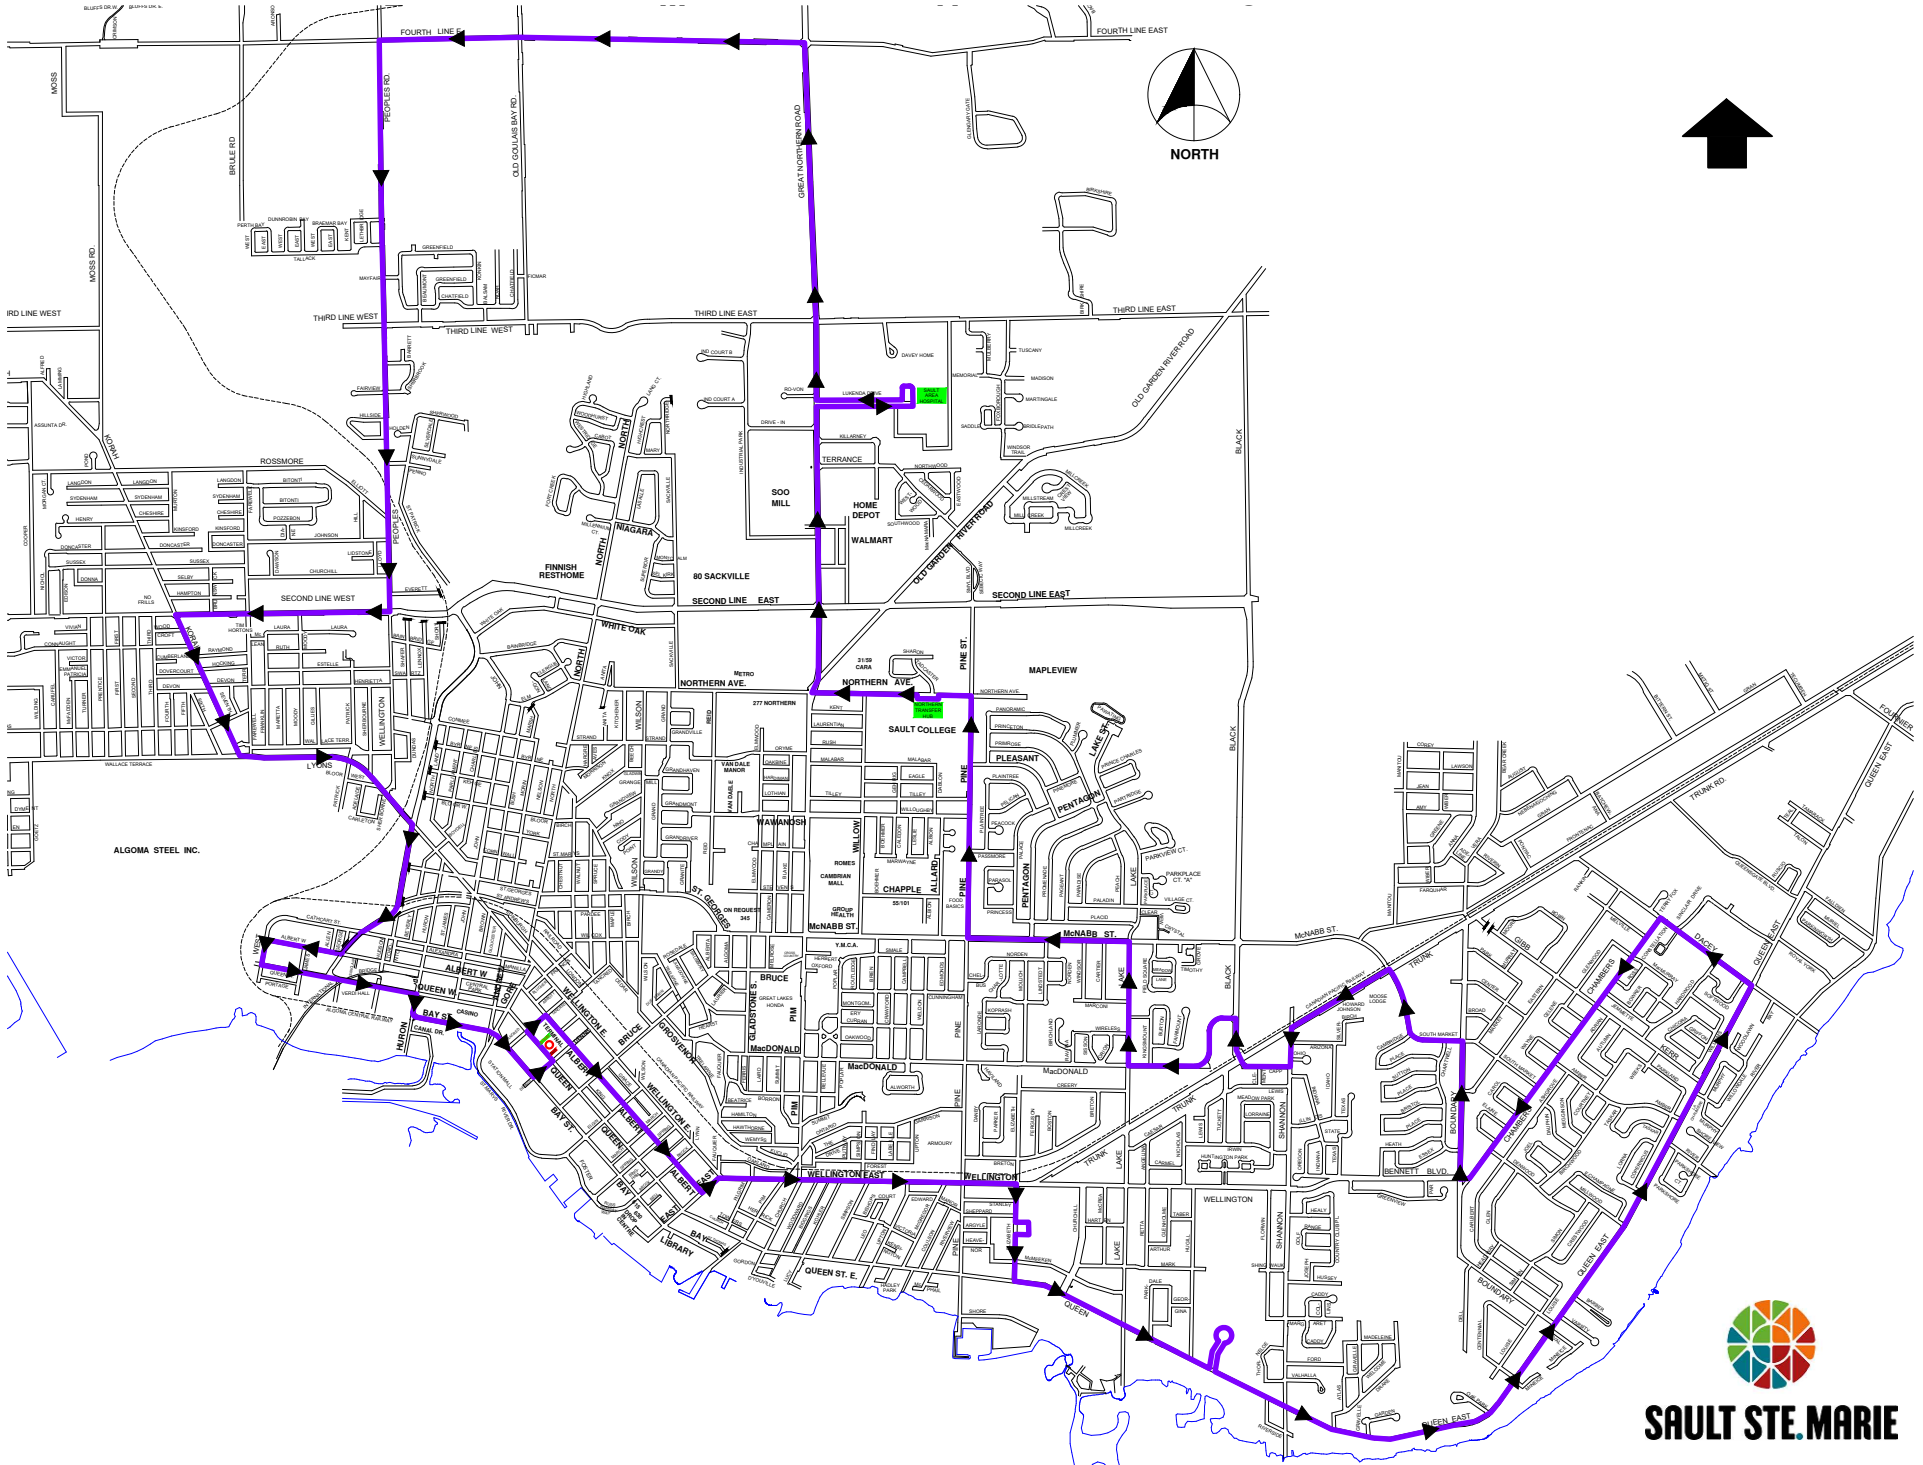

2 CITYWIDE 2 CCW

SAULT STE. MARIE