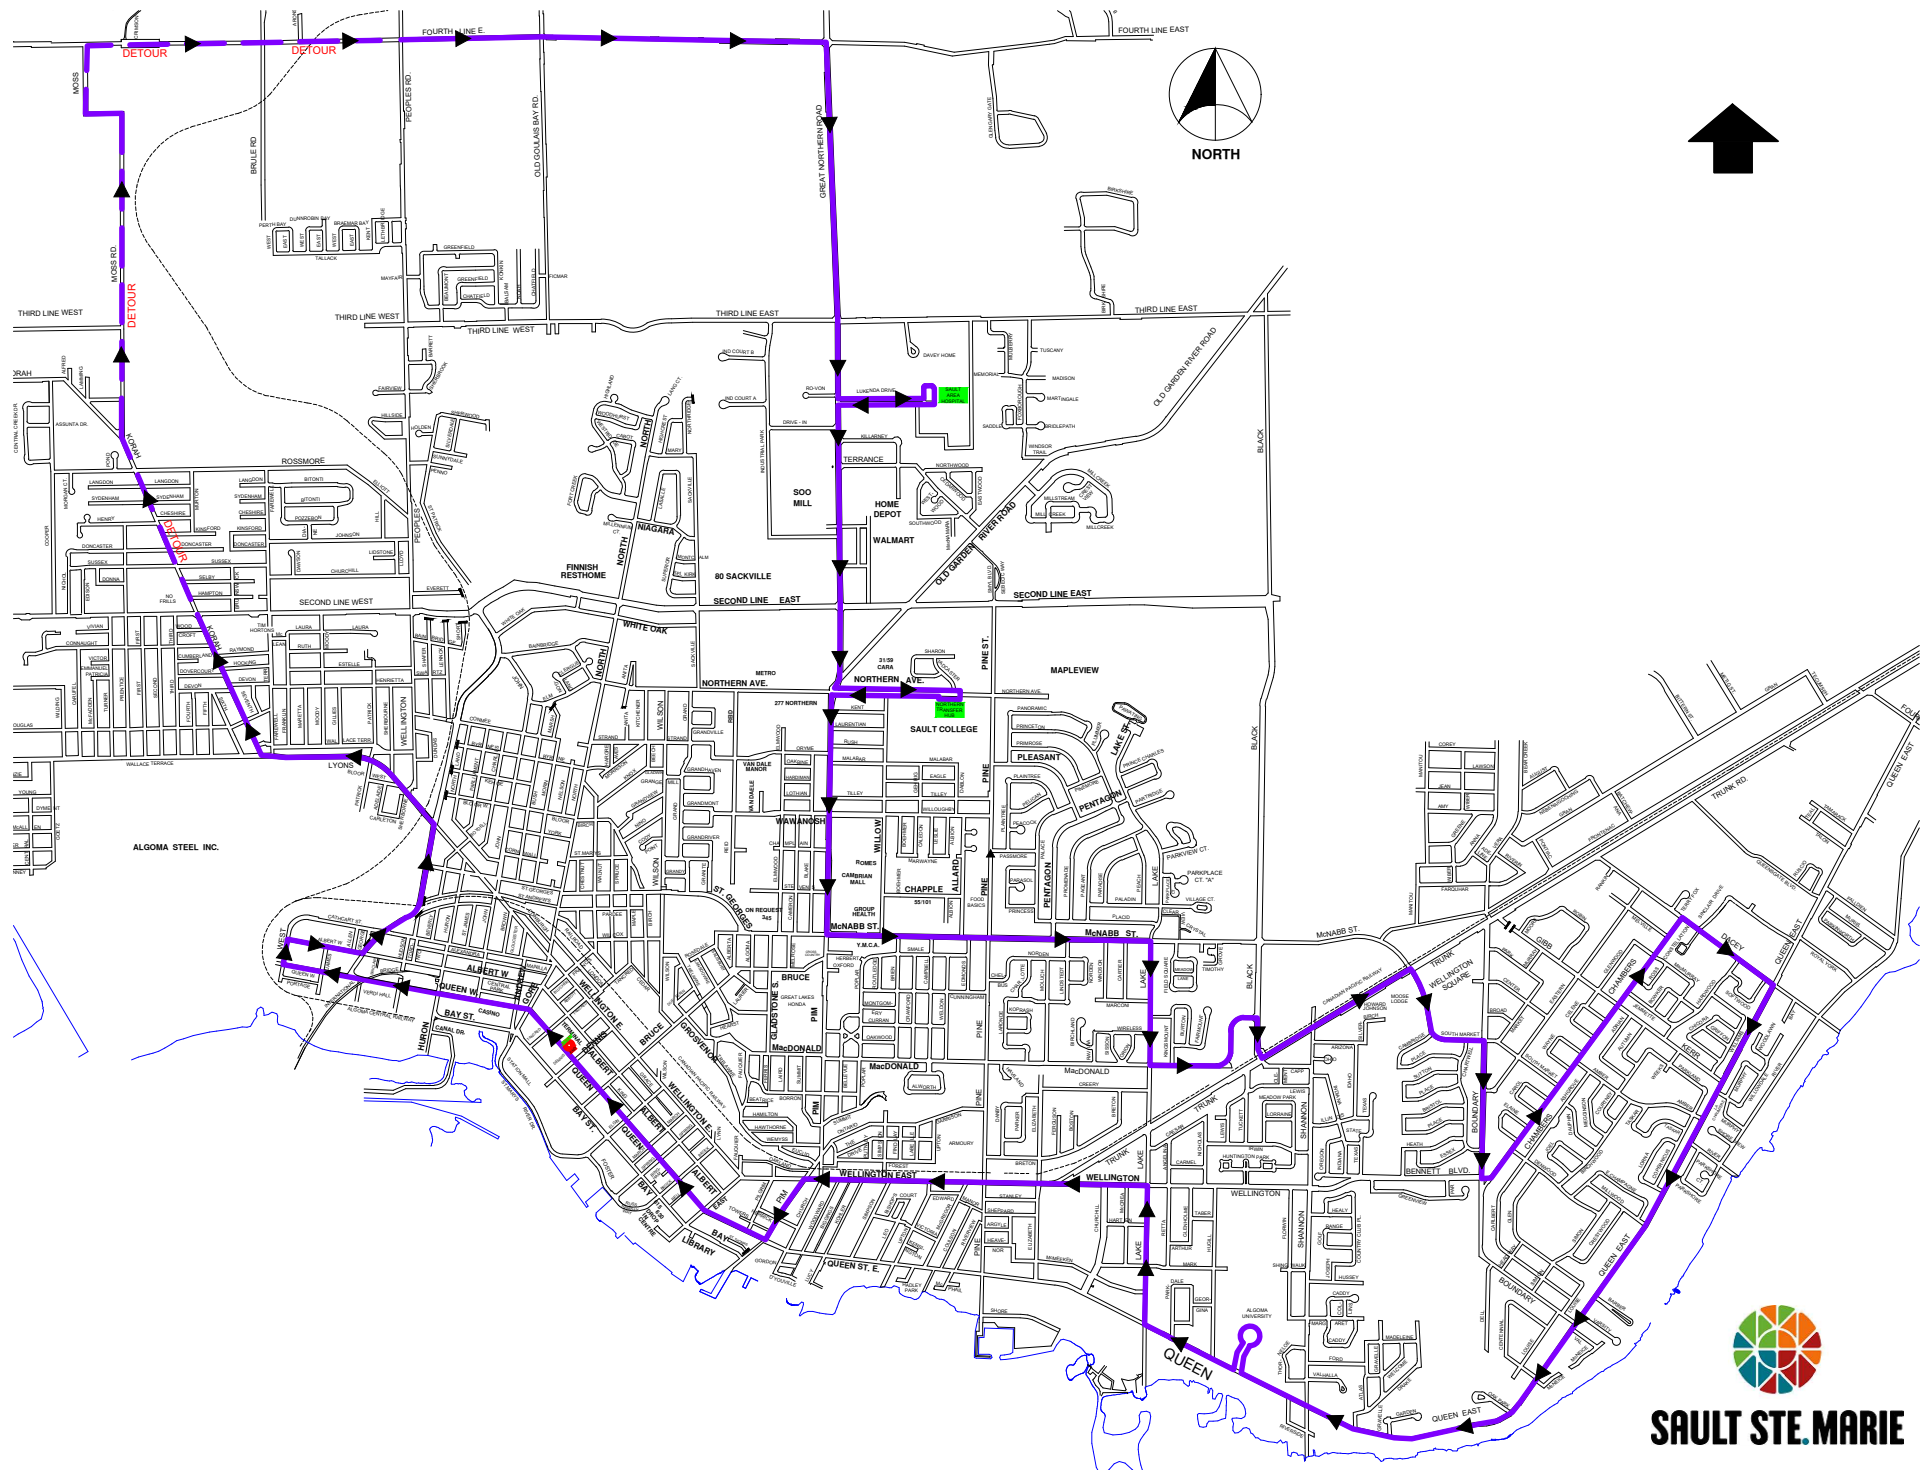

2 CITYWIDE 2 CW - DETOUR

SAULT STE. MARIE

#2 CITYWIDE 1 CW

MONDAY TO FRIDAY HALF HOUR SERVICE

DEPARTS TERMINAL	KORAH ROAD & SECOND LINE	SAULT AREA HOSPITAL (MAIN ENTRANCE)	NORTHERN TRANSFER HUB	ALGOMA FAMILY SERVICES (AFS)	QUEEN STREET EAST & DACEY ROAD	ALGOMA UNIVERSITY	QUEEN STREET EAST & PIM STREET	ARRIVES TERMINAL
					6:01AM	6:11AM	6:20AM	6:25AM
Peoples Road @ Churchill	5:46AM	6:03AM	6:10AM	6:14AM	6:31AM	6:41AM	6:50AM	6:55AM
6:30AM	6:43AM	7:03AM	7:10AM	7:14AM	7:31AM	7:41AM	7:50AM	7:55AM
7:00AM	7:13AM	7:33AM	7:40AM	7:44AM	8:01AM	8:11AM	8:20AM	8:25AM
7:30AM	7:43AM	8:03AM	8:10AM	8:14AM	8:31AM	8:41AM	8:50AM	8:55AM
8:00AM	8:13AM	8:33AM	8:40AM	8:44AM	9:01AM	9:11AM	9:20AM	9:25AM
8:30AM	8:43AM	9:03AM	9:10AM	9:14AM	9:31AM	9:41AM	9:50AM	9:55AM
9:00AM	9:13AM	9:33AM	9:40AM	9:44AM	10:01AM	10:11AM	10:20AM	10:25AM
9:30AM	9:43AM	10:03AM	10:10AM	10:14AM	10:31AM	10:41AM	10:50AM	10:55AM
10:00AM	10:13AM	10:33AM	10:40AM	10:44AM	11:01AM	11:11AM	11:20AM	11:25AM
10:30AM	10:43AM	11:03AM	11:10AM	11:14AM	11:31AM	11:41AM	11:50AM	11:55AM
11:00AM	11:13AM	11:33AM	11:40AM	11:44AM	12:01PM	12:11PM	12:20PM	12:25PM
11:30AM	11:43AM	12:03PM	12:10PM	12:14PM	12:31PM	12:41PM	12:50PM	12:55PM
12:00PM	12:13PM	12:33PM	12:40PM	12:44PM	1:01PM	1:11PM	1:20PM	1:25PM
12:30PM	12:43PM	1:03PM	1:10PM	1:14PM	1:31PM	1:41PM	1:50PM	1:55PM
1:00PM	1:13PM	1:33PM	1:40PM	1:44PM	2:01PM	2:11PM	2:20PM	2:25PM
1:30PM	1:43PM	2:03PM	2:10PM	2:14PM	2:31PM	2:41PM	2:50PM	2:55PM
2:00PM	2:13PM	2:33PM	2:40PM	2:44PM	3:01PM	3:11PM	3:20PM	3:25PM
2:30PM	2:43PM	3:03PM	3:10PM	3:14PM	3:31PM	3:41PM	3:50PM	3:55PM
3:00PM	3:13PM	3:33PM	3:40PM	3:44PM	4:01PM	4:11PM	4:20PM	4:25PM
3:30PM	3:43PM	4:03PM	4:10PM	4:14PM	4:31PM	4:41PM	4:50PM	4:55PM
4:00PM	4:13PM	4:33PM	4:40PM	4:44PM	5:01PM	5:11PM	5:20PM	5:25PM
4:30PM	4:43PM	5:03PM	5:10PM	5:14PM	5:31PM	5:41PM	5:50PM	5:55PM
5:00PM	5:13PM	5:33PM	5:40PM	5:44PM	6:01PM	6:11PM	6:20PM	6:25PM
5:30PM	5:43PM	6:03PM	6:10PM	6:14PM	6:31PM	6:41PM	6:50PM	6:55PM
WEEKDAY EVENING HOURLY SERVICE								
6:15PM	6:28PM	6:48PM	6:55PM	6:59PM	7:16PM	7:26PM	7:35PM	7:40PM
7:15PM	7:28PM	7:48PM	7:55PM	7:59PM	8:16PM	8:26PM	8:35PM	8:40PM