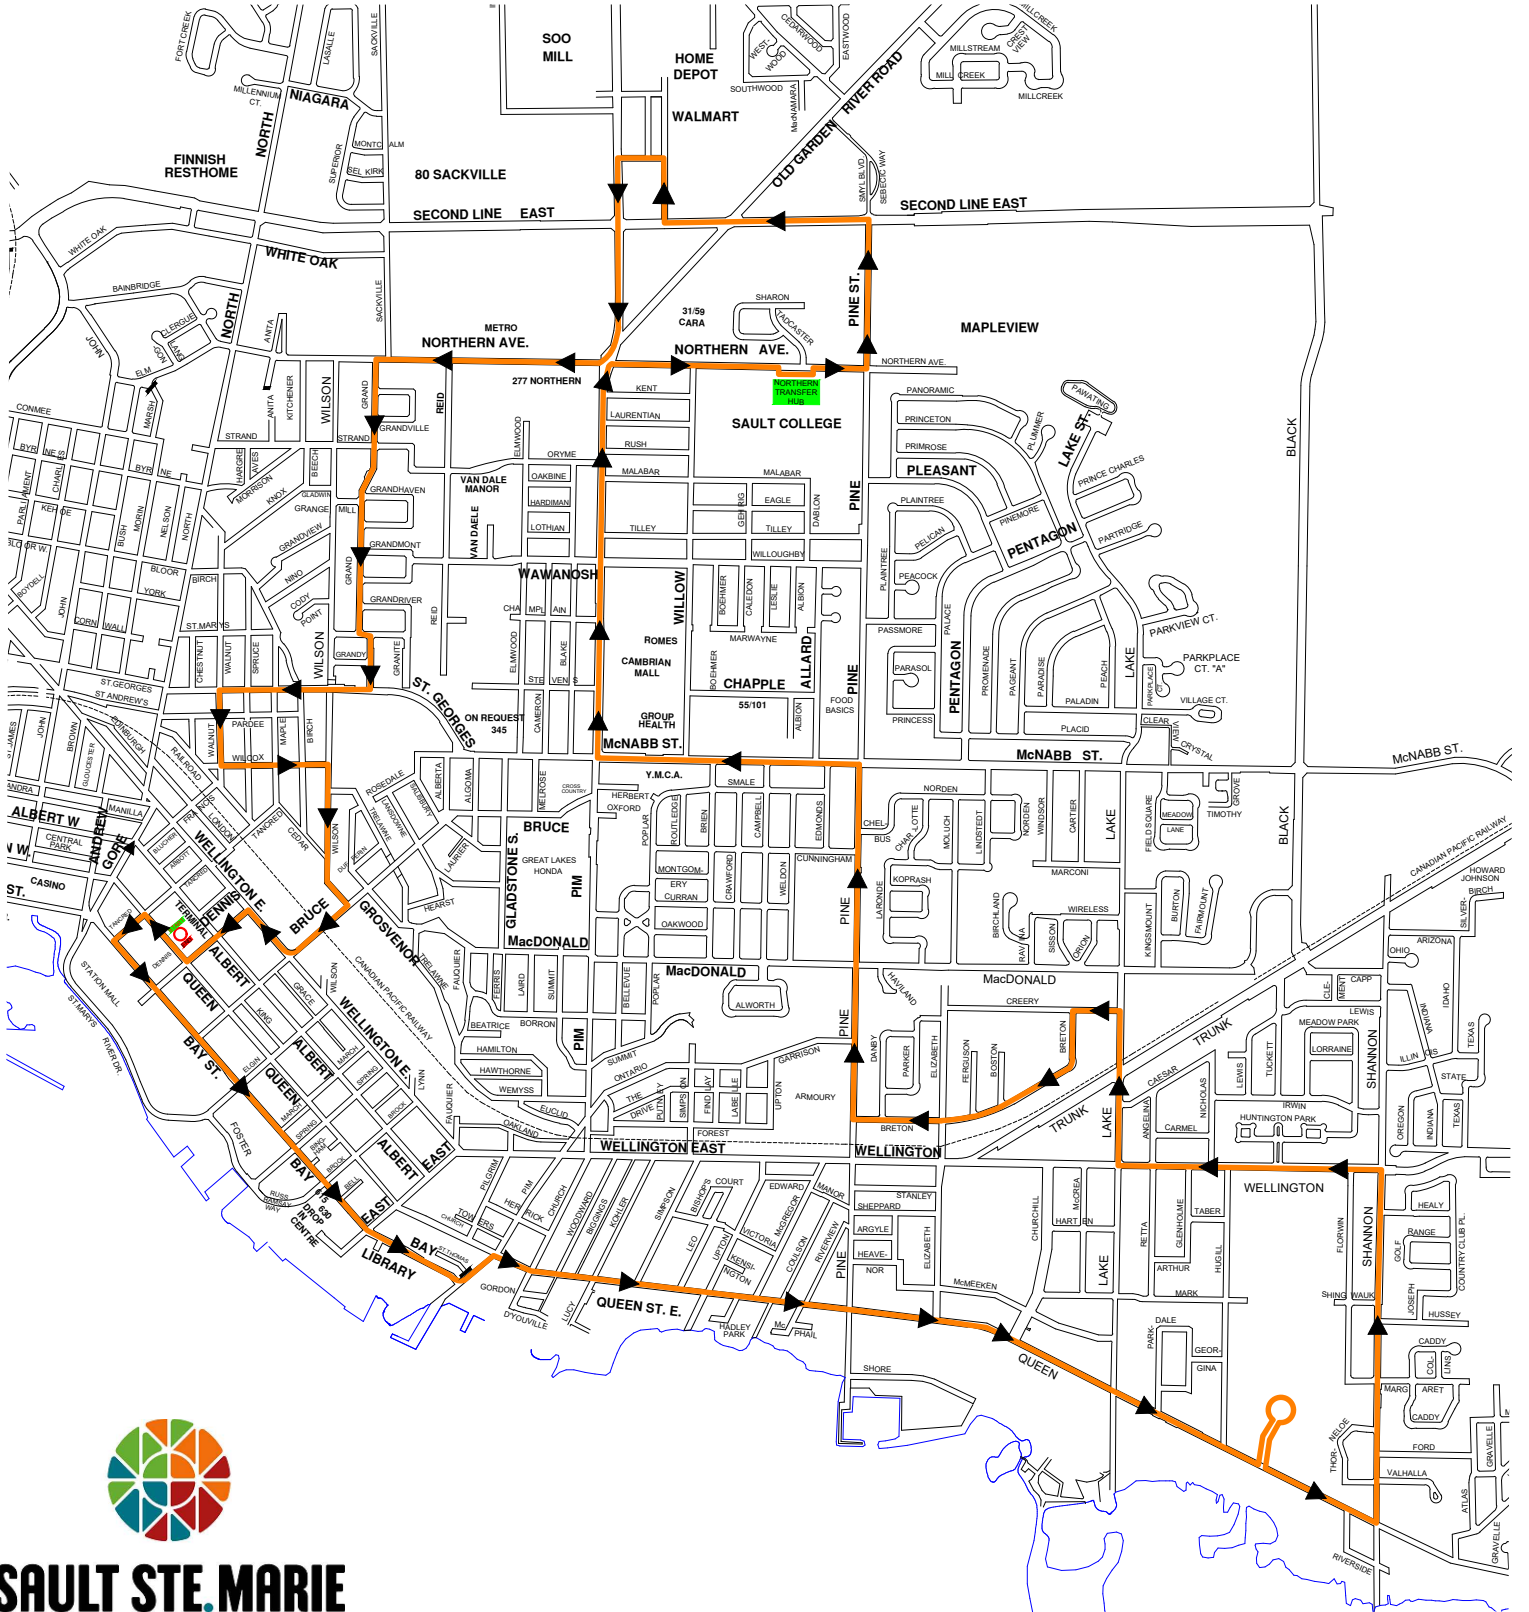

1 HILLSIDE 2 CCW

SAULT STE. MARIE

#1 Hillside 2 CCW

MONDAY TO FRIDAY HALF HOUR SERVICE

DEPARTS TERMINAL	ALGOMA UNIVERSITY	CAMBRIAN MALL SHELTER (GREAT NORTHERN RD)	NORTHERN TRANSFER HUB	NORTHERN AVE METRO	ARRIVES TERMINAL
		6:17AM	6:22AM	6:29AM	6:40AM
6:45AM	6:59AM	7:17AM	7:22AM	7:29AM	7:40AM
7:15AM	7:29AM	7:47AM	7:52AM	7:59AM	8:10AM
7:45AM	7:59AM	8:17AM	8:22AM	8:29AM	8:40AM
8:15AM	8:29AM	8:47AM	8:52AM	8:59AM	9:10AM
8:45AM	8:59AM	9:17AM	9:22AM	9:29AM	9:40AM
9:15AM	9:29AM	9:47AM	9:52AM	9:59AM	10:10AM
9:45AM	9:59AM	10:17AM	10:22AM	10:29AM	10:40AM
10:15AM	10:29AM	10:47AM	10:52AM	10:59AM	11:10AM
10:45AM	10:59AM	11:17AM	11:22AM	11:29AM	11:40AM
11:15AM	11:29AM	11:47AM	11:52AM	11:59AM	12:10PM
11:45AM	11:59AM	12:17PM	12:22PM	12:29PM	12:40PM
12:15PM	12:29PM	12:47PM	12:52PM	12:59PM	1:10PM
12:45PM	12:59PM	1:17PM	1:22PM	1:29PM	1:40PM
1:15PM	1:29PM	1:47PM	1:52PM	1:59PM	2:10PM
1:45PM	1:59PM	2:17PM	2:22PM	2:29PM	2:40PM
2:15PM	2:29PM	2:47PM	2:52PM	2:59PM	3:10PM
2:45PM	2:59PM	3:17PM	3:22PM	3:29PM	3:40PM
3:15PM	3:29PM	3:47PM	3:52PM	3:59PM	4:10PM
3:45PM	3:59PM	4:17PM	4:22PM	4:29PM	4:40PM
4:15PM	4:29PM	4:47PM	4:52PM	4:59PM	5:10PM
4:45PM	4:59PM	5:17PM	5:22PM	5:29PM	5:40PM
5:15PM	5:29PM	5:47PM	5:52PM	5:59PM	6:10PM
5:45PM	5:59PM	6:17PM	6:22PM	6:29PM	6:40PM
6:15PM	6:29PM	6:47PM	6:52PM	6:59PM	7:10PM
6:45PM	6:59PM	7:17PM	7:22PM	7:29PM	7:40PM

SUNDAY AM SERVICE STARTS AN HOUR LATER - FIRST DEPARTURE FROM TERM 7:45AM

DEPARTS TERMINAL	ALGOMA UNIVERSITY	CAMBRIAN MALL SHELTER GNR	NORTHERN TRANSFER HUB	NORTHERN AVE METRO	ARRIVES TERMINAL
6:45AM	6:59AM	7:17AM	7:22AM	7:29AM	7:40AM
7:45AM	7:59AM	8:17AM	8:22AM	8:29AM	8:40AM
8:45AM	8:59AM	9:17AM	9:22AM	9:29AM	9:40AM
9:45AM	9:59AM	10:17AM	10:22AM	10:29AM	10:40AM