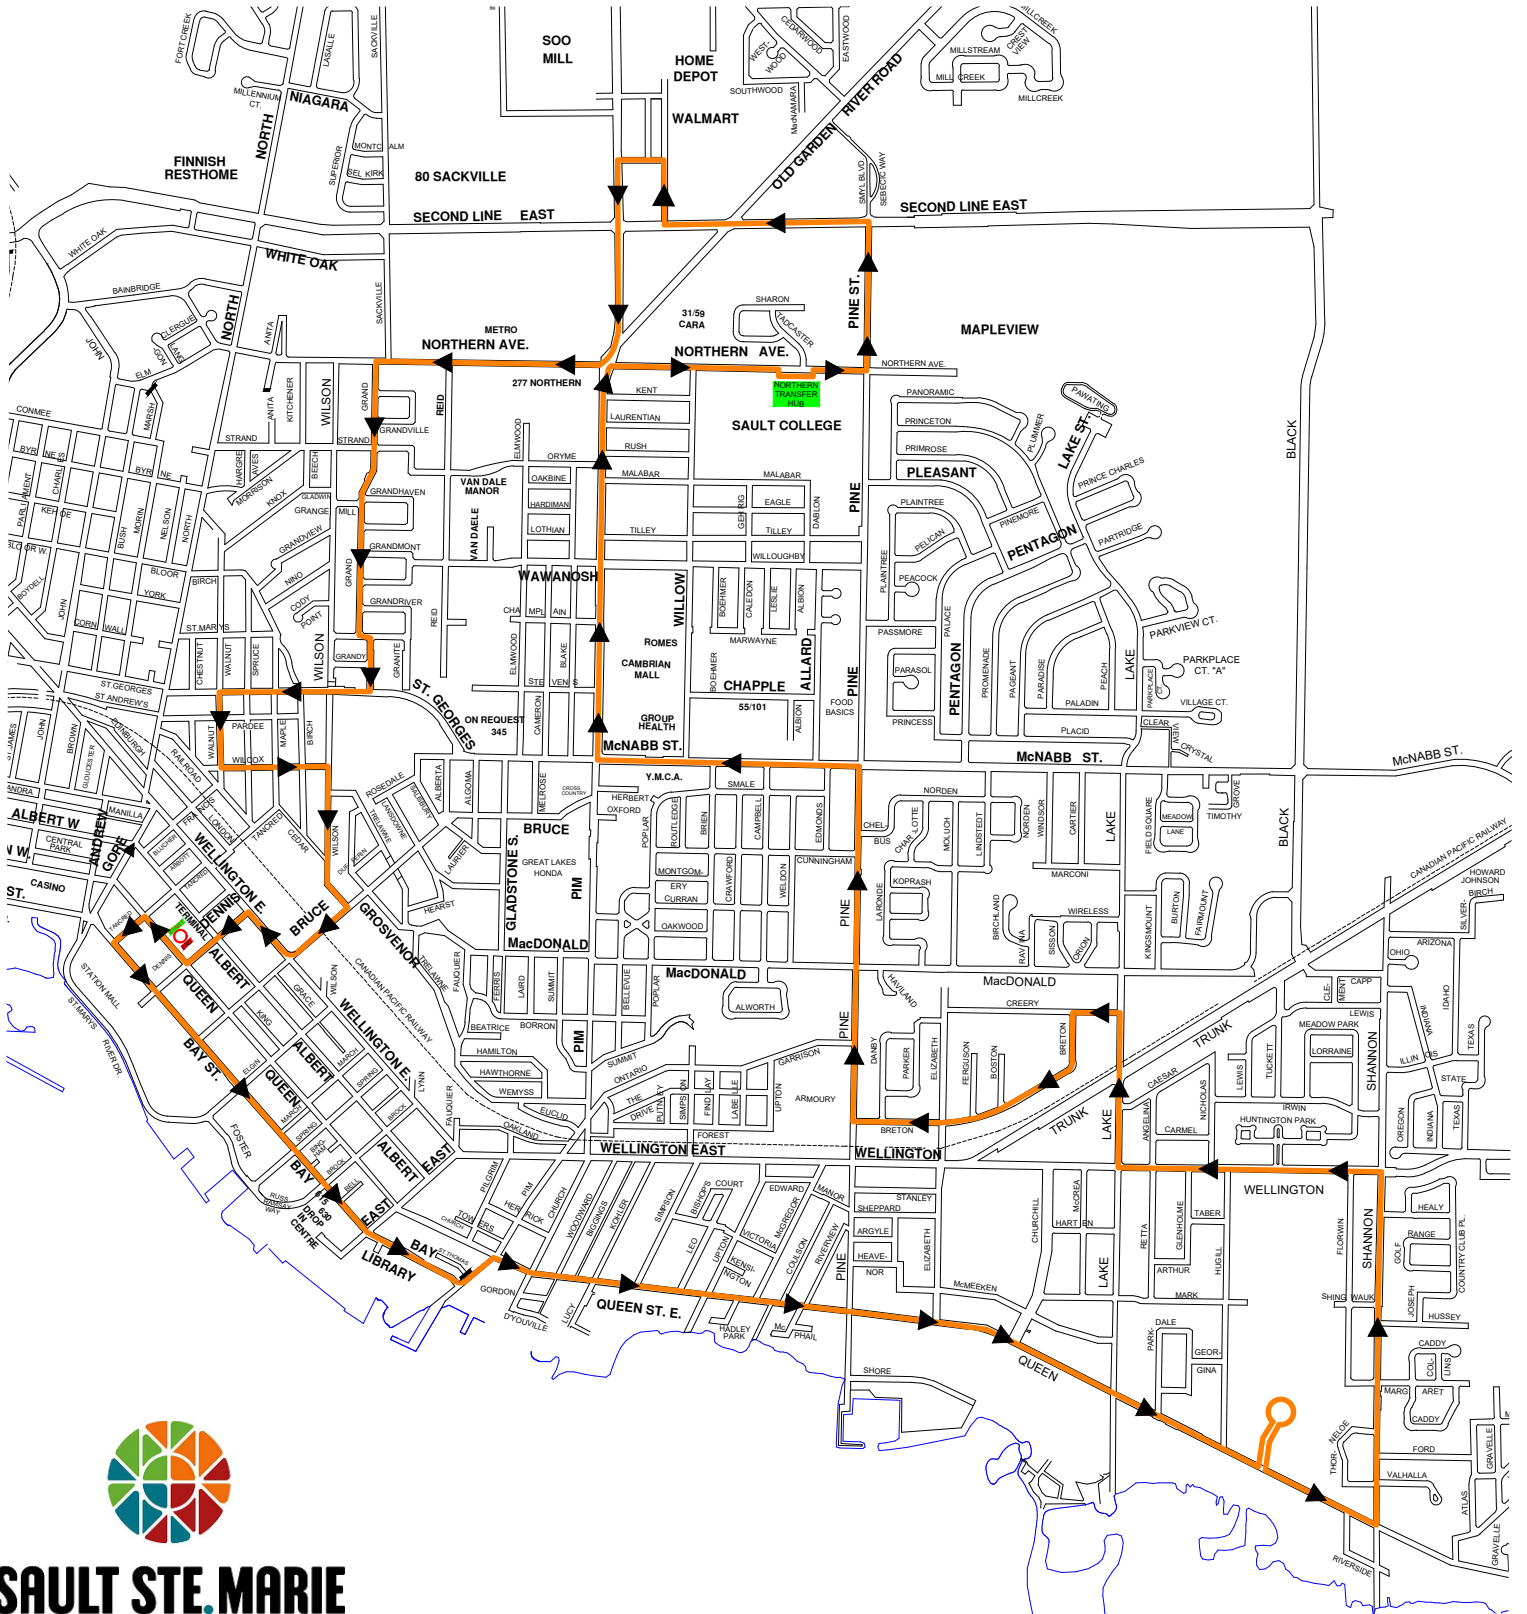

1 HILLSIDE 2 CCW

SAULT STE. MARIE