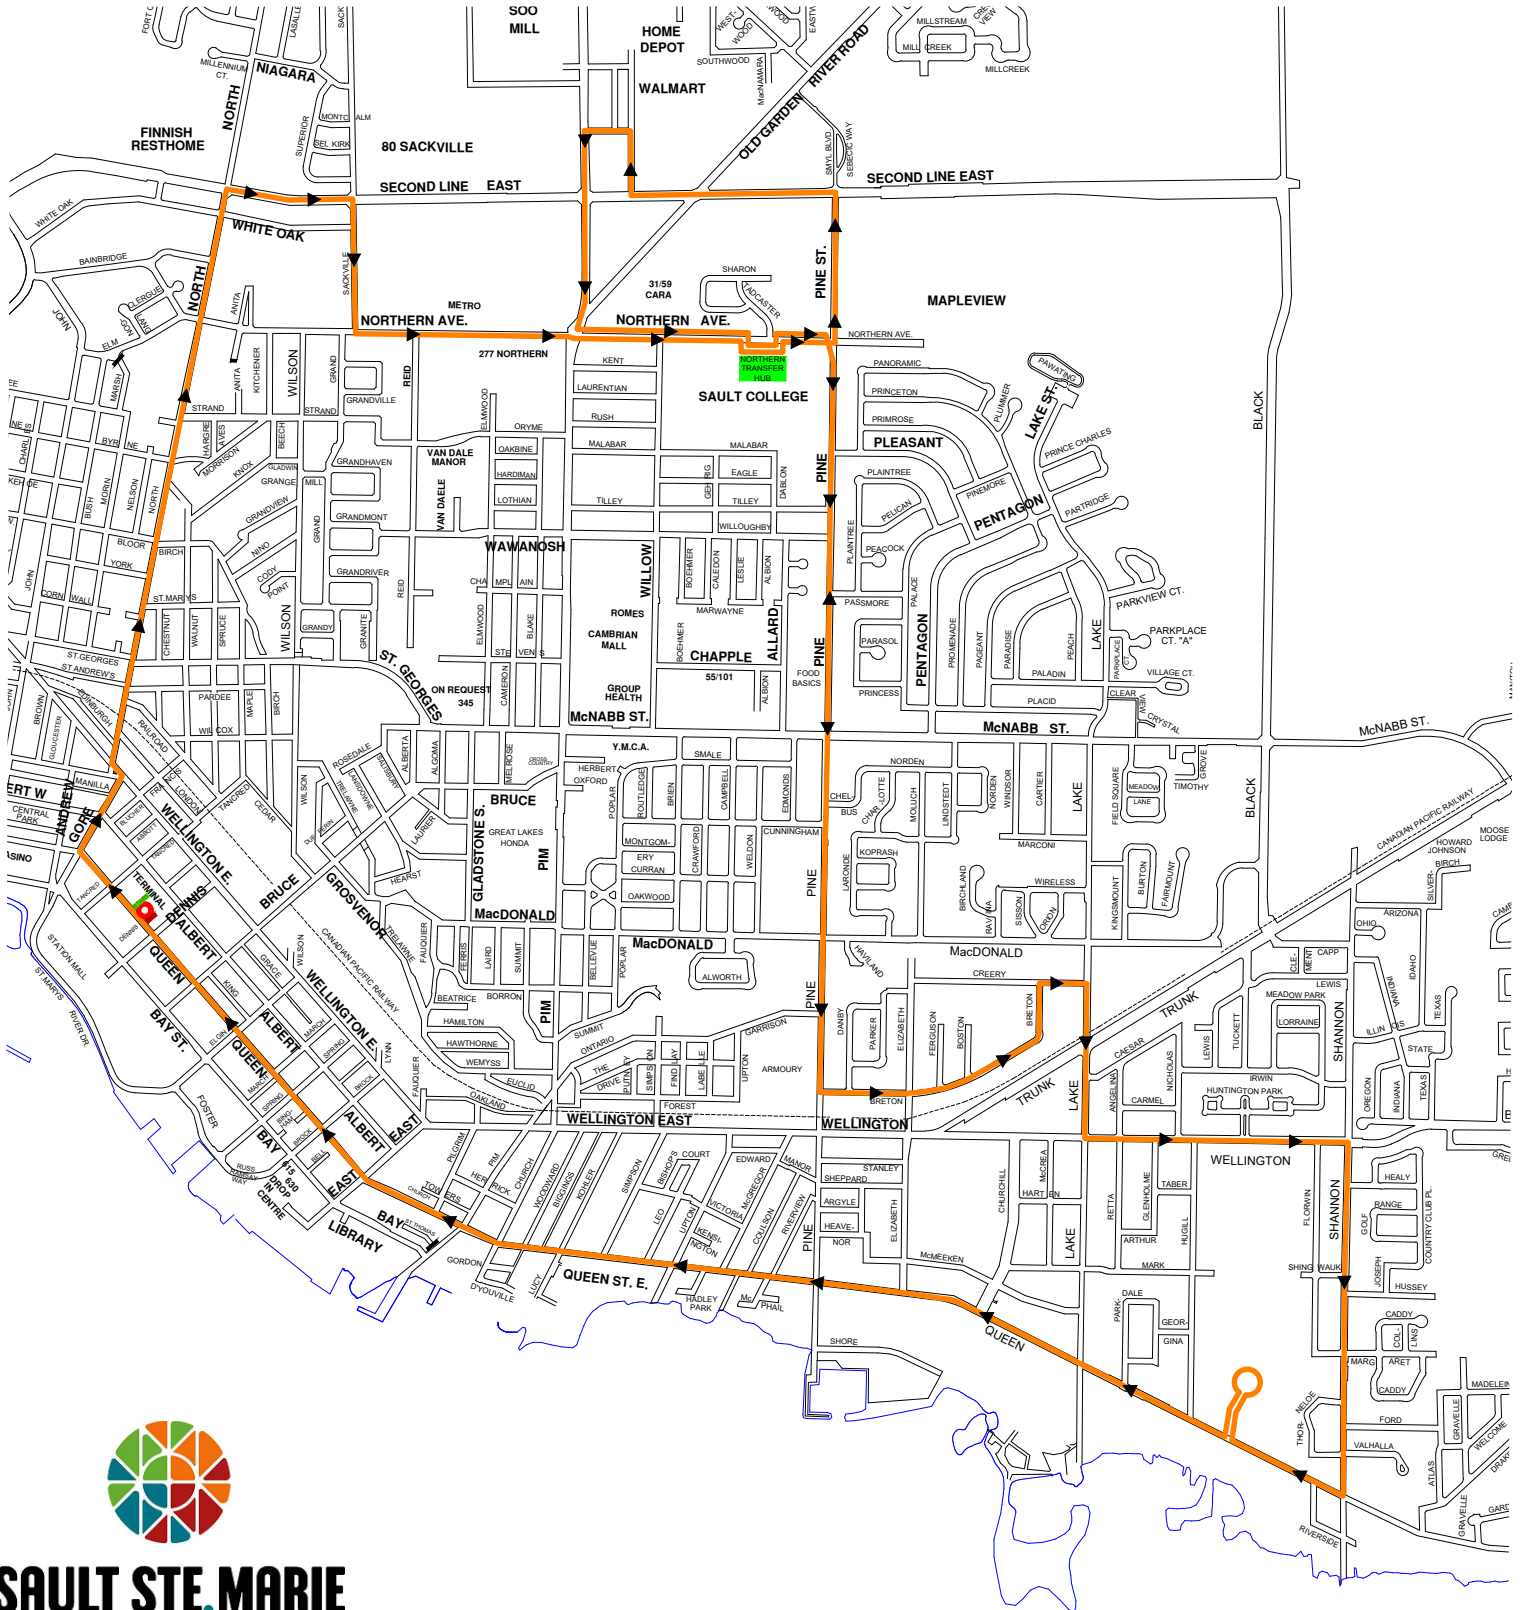

1 HILLSIDE 1 CW

SAULT STE. MARIE

#1 Hillside 1 CW

MONDAY TO FRIDAY HALF HOUR SERVICE					
DEPARTS TERMINAL	NORTHERN TRANSFER HUB	WALMART	PINE STREET & MCNABB STREET	ALGOMA UNIVERSITY	ARRIVES TERMINAL
			5:57AM	6:12AM	6:25AM
6:30AM	6:44AM	6:48AM	6:57AM	7:12AM	7:25AM
7:00AM	7:14AM	7:18AM	7:27AM	7:42AM	7:55AM
7:30AM	7:44AM	7:48AM	7:57AM	8:12AM	8:25AM
8:00AM	8:14AM	8:18AM	8:27AM	8:42AM	8:55AM
8:30AM	8:44PM	8:48AM	8:57AM	9:12AM	9:25AM
9:00AM	9:14AM	9:18AM	9:27AM	9:42AM	9:55AM
9:30AM	9:44AM	9:48AM	9:57AM	10:12AM	10:25AM
10:00AM	10:14AM	10:18AM	10:27AM	10:42AM	10:55AM
10:30AM	10:44AM	10:48AM	10:57AM	11:12AM	11:25AM
11:00AM	11:14AM	11:18AM	11:27AM	11:42AM	11:55AM
11:30AM	11:44AM	11:48AM	11:57AM	12:12PM	12:25PM
12:00PM	12:14PM	12:18PM	12:27PM	12:42PM	12:55PM
12:30PM	12:44PM	12:48PM	12:57PM	1:12PM	1:25PM
1:00PM	1:14PM	1:18PM	1:27PM	1:42PM	1:55PM
1:30PM	1:44PM	1:48PM	1:57PM	2:12PM	2:25PM
2:00PM	2:14PM	2:18PM	2:27PM	2:42PM	2:55PM
2:30PM	2:44PM	2:48PM	2:57PM	3:12PM	3:25PM
3:00PM	3:14PM	3:18PM	3:27PM	3:42PM	3:55PM
3:30PM	3:44PM	3:48PM	3:57PM	4:12PM	4:25PM
4:00PM	4:14PM	4:18PM	4:27PM	4:42PM	4:55PM
4:30PM	4:44PM	4:48PM	4:57PM	5:12PM	5:25PM
5:00PM	5:14PM	5:18PM	5:27PM	5:42PM	5:55PM
5:30PM	5:44PM	5:48PM	5:57PM	6:12PM	6:25PM
6:00PM	6:14PM	6:18PM	6:27PM	6:42PM	6:55PM
6:30PM	6:44PM	6:48PM	6:57PM	7:12PM	7:25PM
EVENING HOURLY SERVICE					
7:15PM	7:29PM	7:33PM	7:42PM	7:57PM	8:10PM
8:15PM	8:29PM	8:33PM	8:42PM	8:57PM	9:10PM
9:15PM	9:29PM	9:33PM	9:42PM	9:57PM	10:10PM
10:15PM	10:29PM	10:33PM	10:42PM	10:57PM	11:10PM
11:15PM	11:29PM	11:33PM	11:39PM	11:49PM	12:00AM
WEEKEND HOURLY SERVICE					
SUNDAY AM SERVICE STARTS AN HOUR LATER - FIRST DEPARTURE FROM TERM 7:15AM					
DEPARTS TERMINAL	NORTHERN TRANSFER HUB	WALMART	PINE AND MCNABB	ALGOMA UNIVERSITY	ARRIVES TERMINAL
6:15AM	6:29AM	6:33AM	6:42AM	6:57AM	7:10AM
7:15AM	7:29AM	7:33AM	7:42AM	7:57AM	8:10AM