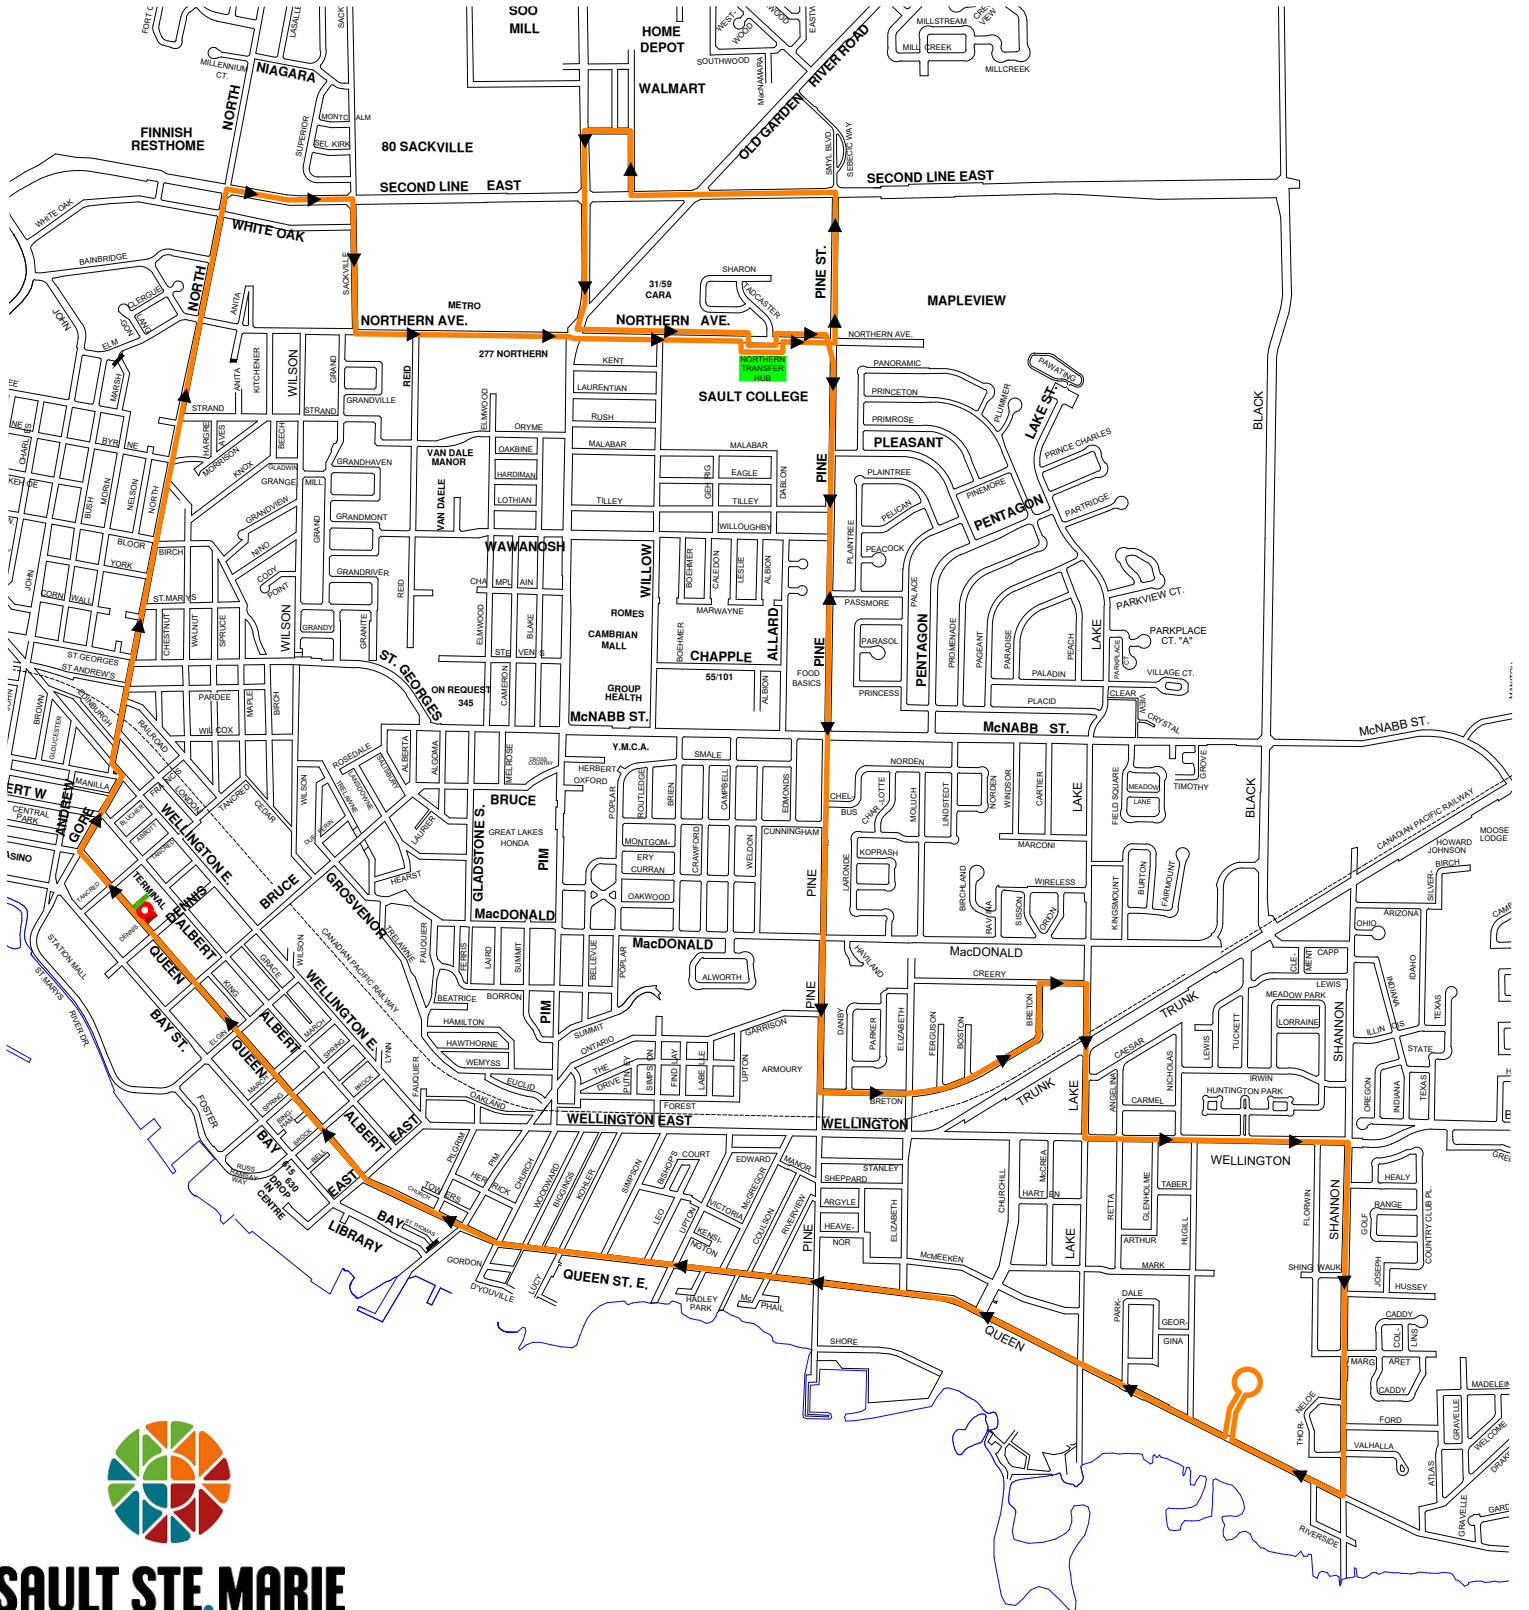

1 HILLSIDE 1 CW

SAULT STE. MARIE

#1 Hillside 1 CW

MONDAY TO FRIDAY HALF HOUR SERVICE

DEPARTS TERMINAL	NORTHERN TRANSFER HUB	WALMART	PINE STREET & MCNABB STREET	ALGOMA UNIVERSITY	ARRIVES TERMINAL
			5:57AM	6:12AM	6:25AM
6:30AM	6:44AM	6:48AM	6:57AM	7:12AM	7:25AM
7:00AM	7:14AM	7:18AM	7:27AM	7:42AM	7:55AM
7:30AM	7:44AM	7:48AM	7:57AM	8:12AM	8:25AM
8:00AM	8:14AM	8:18AM	8:27AM	8:42AM	8:55AM
8:30AM	8:44PM	8:48AM	8:57AM	9:12AM	9:25AM
9:00AM	9:14AM	9:18AM	9:27AM	9:42AM	9:55AM
9:30AM	9:44AM	9:48AM	9:57AM	10:12AM	10:25AM
10:00AM	10:14AM	10:18AM	10:27AM	10:42AM	10:55AM
10:30AM	10:44AM	10:48AM	10:57AM	11:12AM	11:25AM
11:00AM	11:14AM	11:18AM	11:27AM	11:42AM	11:55AM
11:30AM	11:44AM	11:48AM	11:57AM	12:12PM	12:25PM
12:00PM	12:14PM	12:18PM	12:27PM	12:42PM	12:55PM
12:30PM	12:44PM	12:48PM	12:57PM	1:12PM	1:25PM
1:00PM	1:14PM	1:18PM	1:27PM	1:42PM	1:55PM
1:30PM	1:44PM	1:48PM	1:57PM	2:12PM	2:25PM
2:00PM	2:14PM	2:18PM	2:27PM	2:42PM	2:55PM
2:30PM	2:44PM	2:48PM	2:57PM	3:12PM	3:25PM
3:00PM	3:14PM	3:18PM	3:27PM	3:42PM	3:55PM
3:30PM	3:44PM	3:48PM	3:57PM	4:12PM	4:25PM
4:00PM	4:14PM	4:18PM	4:27PM	4:42PM	4:55PM
4:30PM	4:44PM	4:48PM	4:57PM	5:12PM	5:25PM
5:00PM	5:14PM	5:18PM	5:27PM	5:42PM	5:55PM
5:30PM	5:44PM	5:48PM	5:57PM	6:12PM	6:25PM
6:00PM	6:14PM	6:18PM	6:27PM	6:42PM	6:55PM
6:30PM	6:44PM	6:48PM	6:57PM	7:12PM	7:25PM