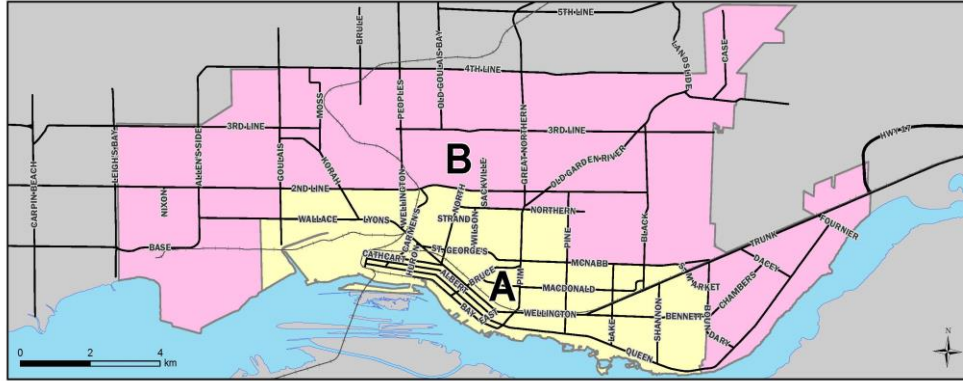

**SAULT
STE. MARIE**

2020 Leaf and Yard Waste Calendar

Waste Services

- Leaf & Yard Waste - Collection A (Collection occurs on waste collection day)
- Leaf & Yard Waste - Collection B (Collection occurs on waste collection day)
- Statutory Holidays - No Curbside Collection (one day late for remainder of week)