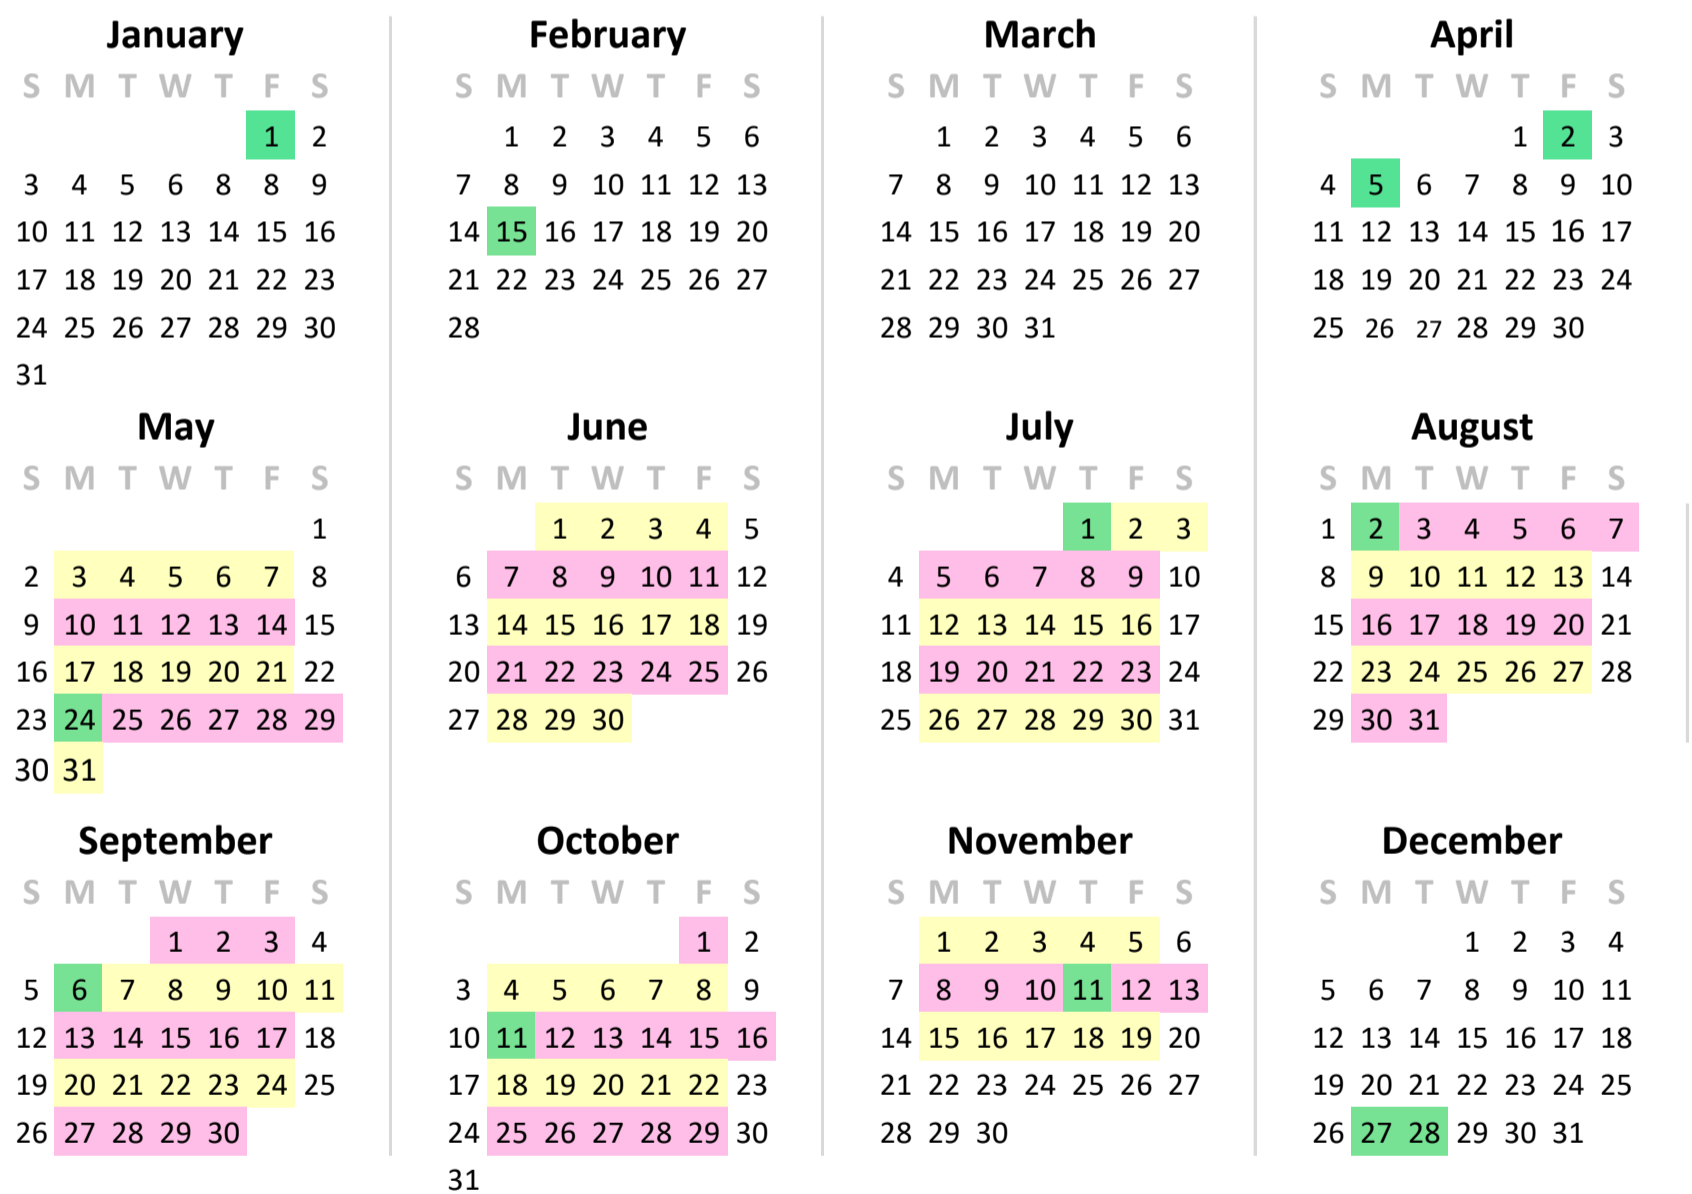

### Waste Services

- Leaf & Yard Waste - Collection A
- Leaf & Yard Waste - Collection B
- Statutory Holidays - No Curbside Collection (one day late for remainder of week)

### Starting

- May 3
- May 10
- See Calendar

### Ending

- November 19
- November 13
- See Calendar

#### 2021 Hours of Operation

January 4 to April 1  
Monday to Friday, 8:30 a.m. to 4:30 p.m.

April 6 to October 23  
Monday to Saturday, 8:30 a.m. to 4:30 p.m.

October 25 to December 31  
Monday to Friday, 8:30 a.m. to 4:30 p.m.