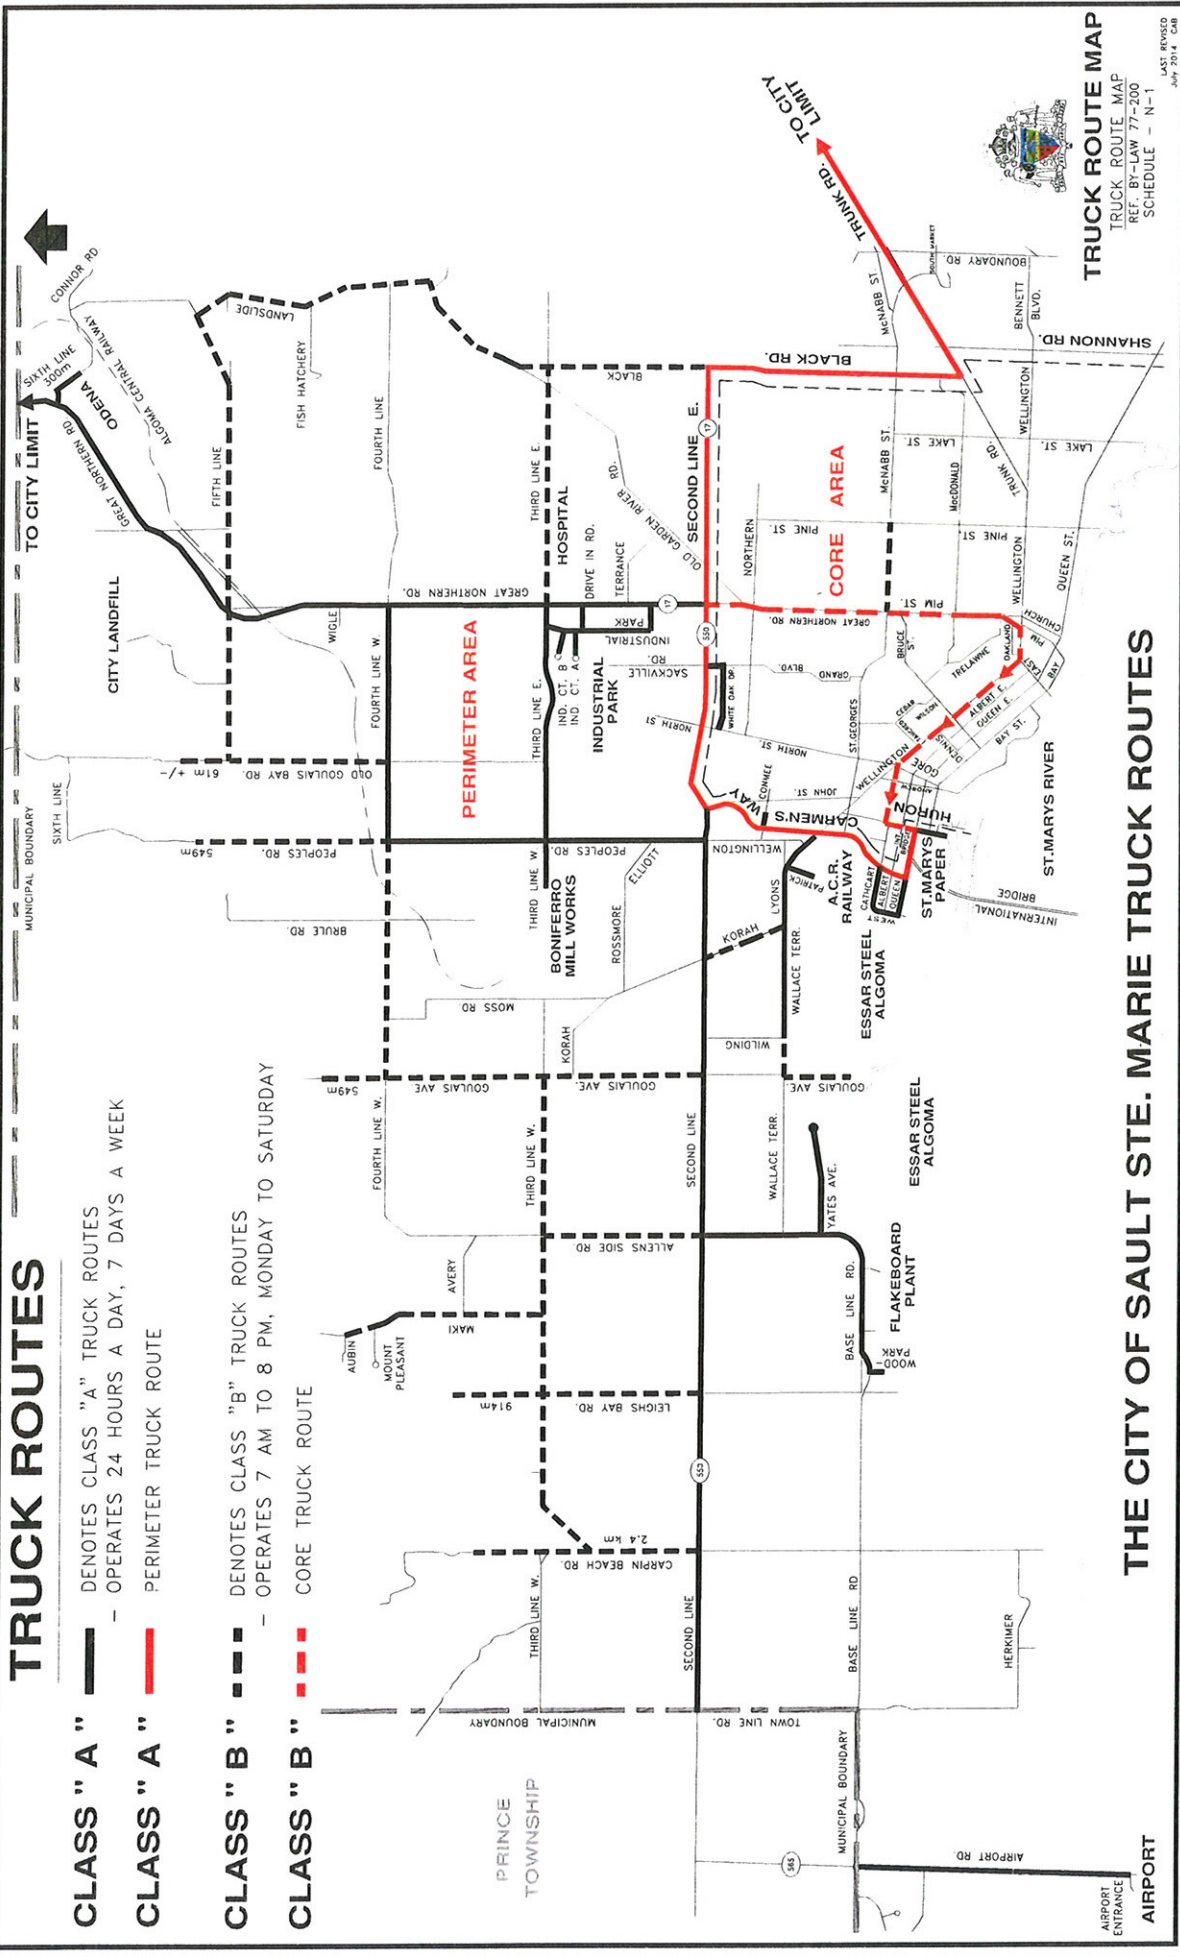

# TRUCK ROUTES

- CLASS "A"** — DENOTES CLASS "A" TRUCK ROUTES  
— OPERATES 24 HOURS A DAY, 7 DAYS A WEEK
- CLASS "A"** — PERIMETER TRUCK ROUTE
- CLASS "B"** — DENOTES CLASS "B" TRUCK ROUTES  
— OPERATES 7 AM TO 8 PM, MONDAY TO SATURDAY
- CLASS "B"** — CORE TRUCK ROUTE

**TRUCK ROUTE MAP**  
 TRUCK ROUTE MAP  
 REF. BY-LAW 77-200  
 SCHEDULE - N-1  
 LAST REVISED  
 JULY 2014 048

## THE CITY OF SAULT STE. MARIE TRUCK ROUTES

AIRPORT ENTRANCE  
 AIRPORT