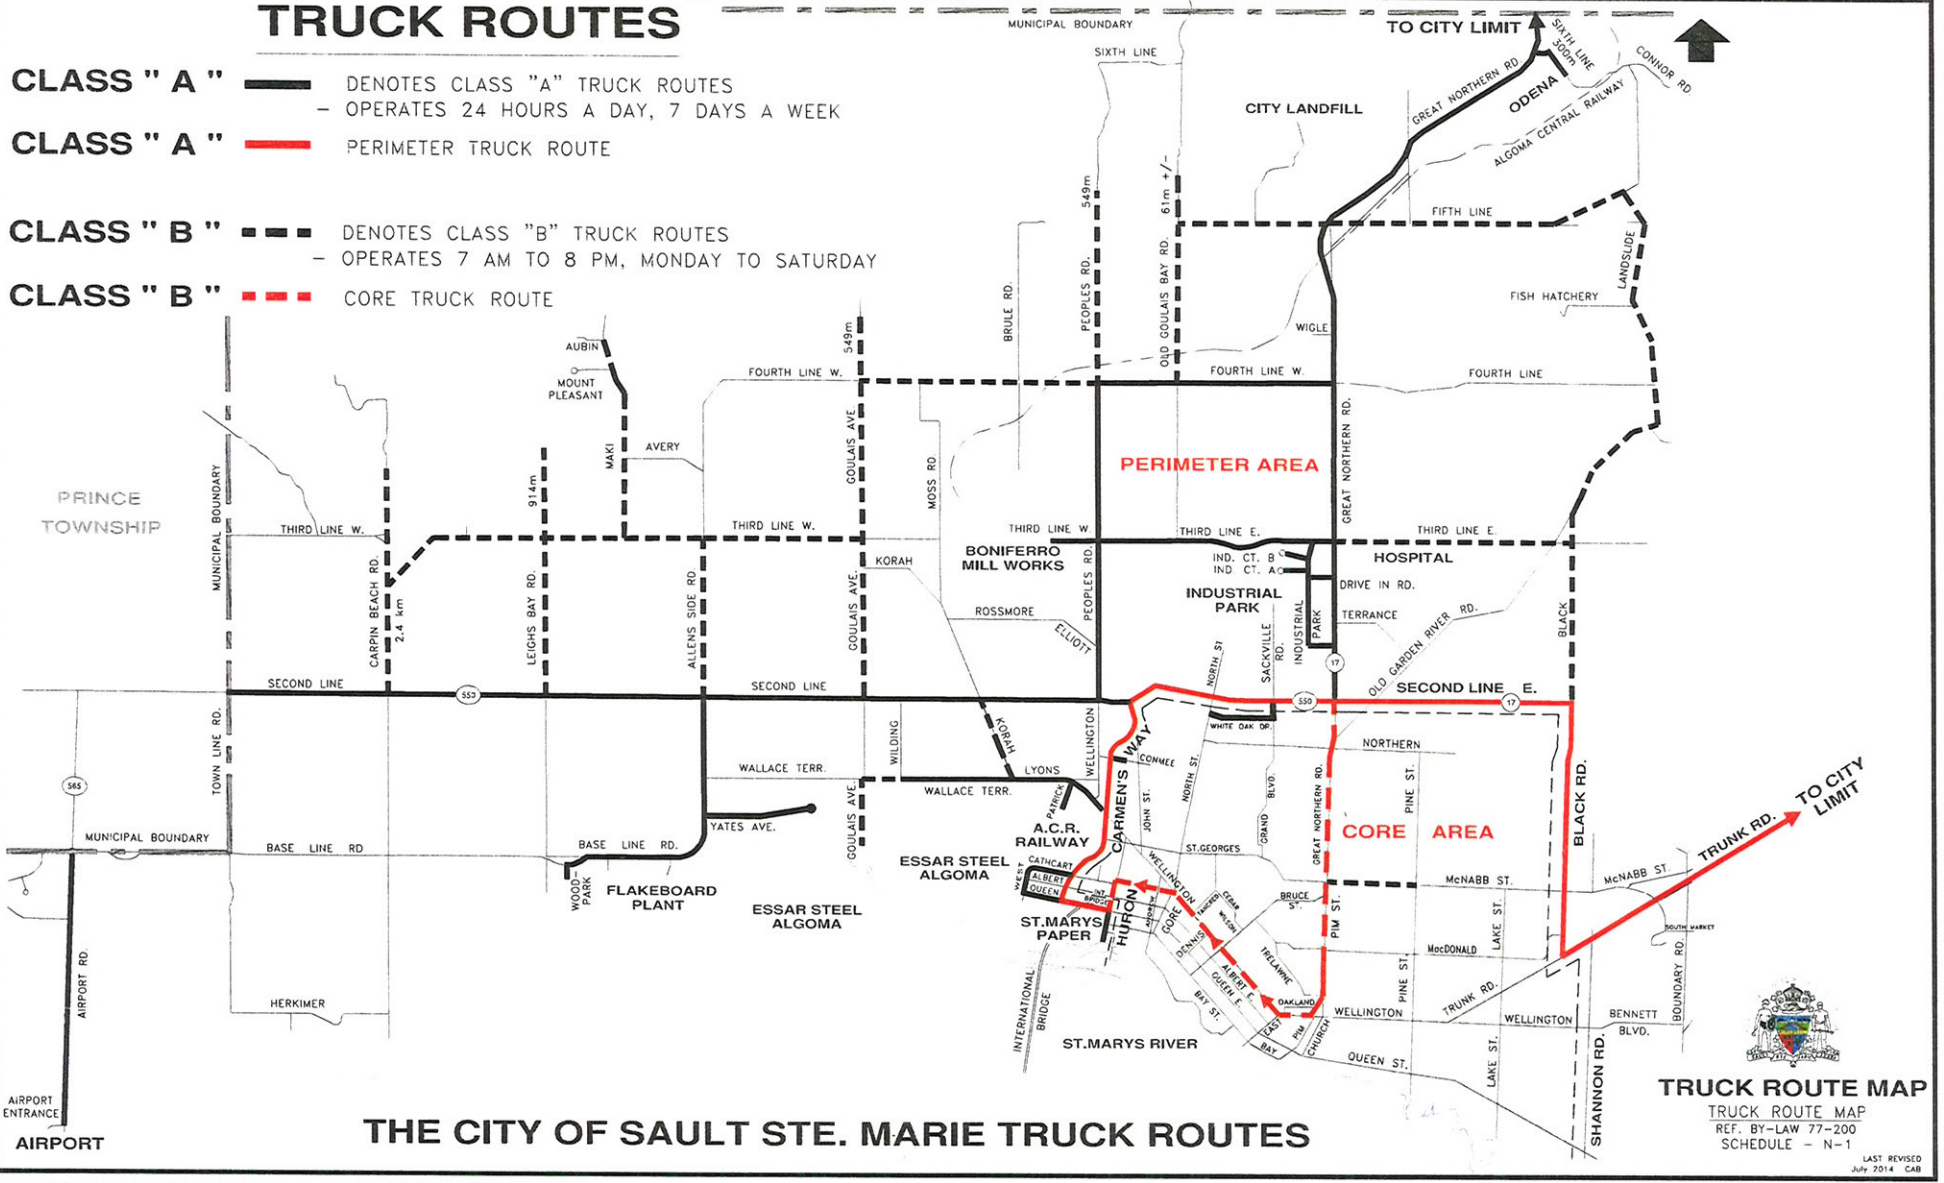

TRUCK ROUTES

- CLASS "A"**  DENOTES CLASS "A" TRUCK ROUTES
- OPERATES 24 HOURS A DAY, 7 DAYS A WEEK
- CLASS "A"**  PERIMETER TRUCK ROUTE
- CLASS "B"**  DENOTES CLASS "B" TRUCK ROUTES
- OPERATES 7 AM TO 8 PM, MONDAY TO SATURDAY
- CLASS "B"**  CORE TRUCK ROUTE

THE CITY OF SAULT STE. MARIE TRUCK ROUTES

TRUCK ROUTE MAP
 TRUCK ROUTE MAP
 REF. BY-LAW 77-200
 SCHEDULE - N-1
LAST REVISED
 July 2014 CMB