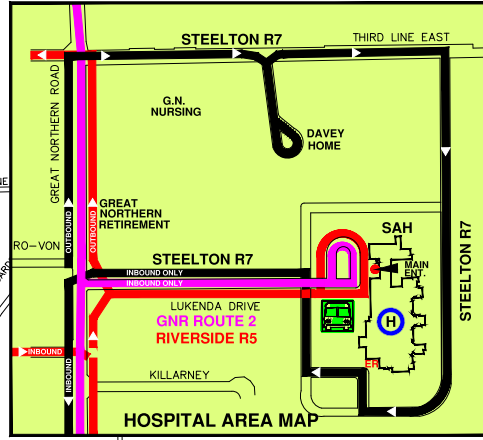

SEE TRANSIT TERMINAL DOWNTOWN AREA MAP

TRANSIT TERMINAL DOWNTOWN AREA

SSM TRANSIT ROUTE MAP LEGEND

- ROUTE**
- 1. EASTSIDE
 - 2. GREAT NORTHERN ROAD
 - 3. KORAH ROAD
 - 4. SAULT COLLEGE
 - 5. RIVERSIDE McNABB
 - 6. NORTH ST. 'A'
 - 7. NORTH ST. 'B'(evening/weekend)
 - 7. STEELTON

TRANSFER POINT

24 hr. Transit Information 759-5438

**SAULT
STE. MARIE**