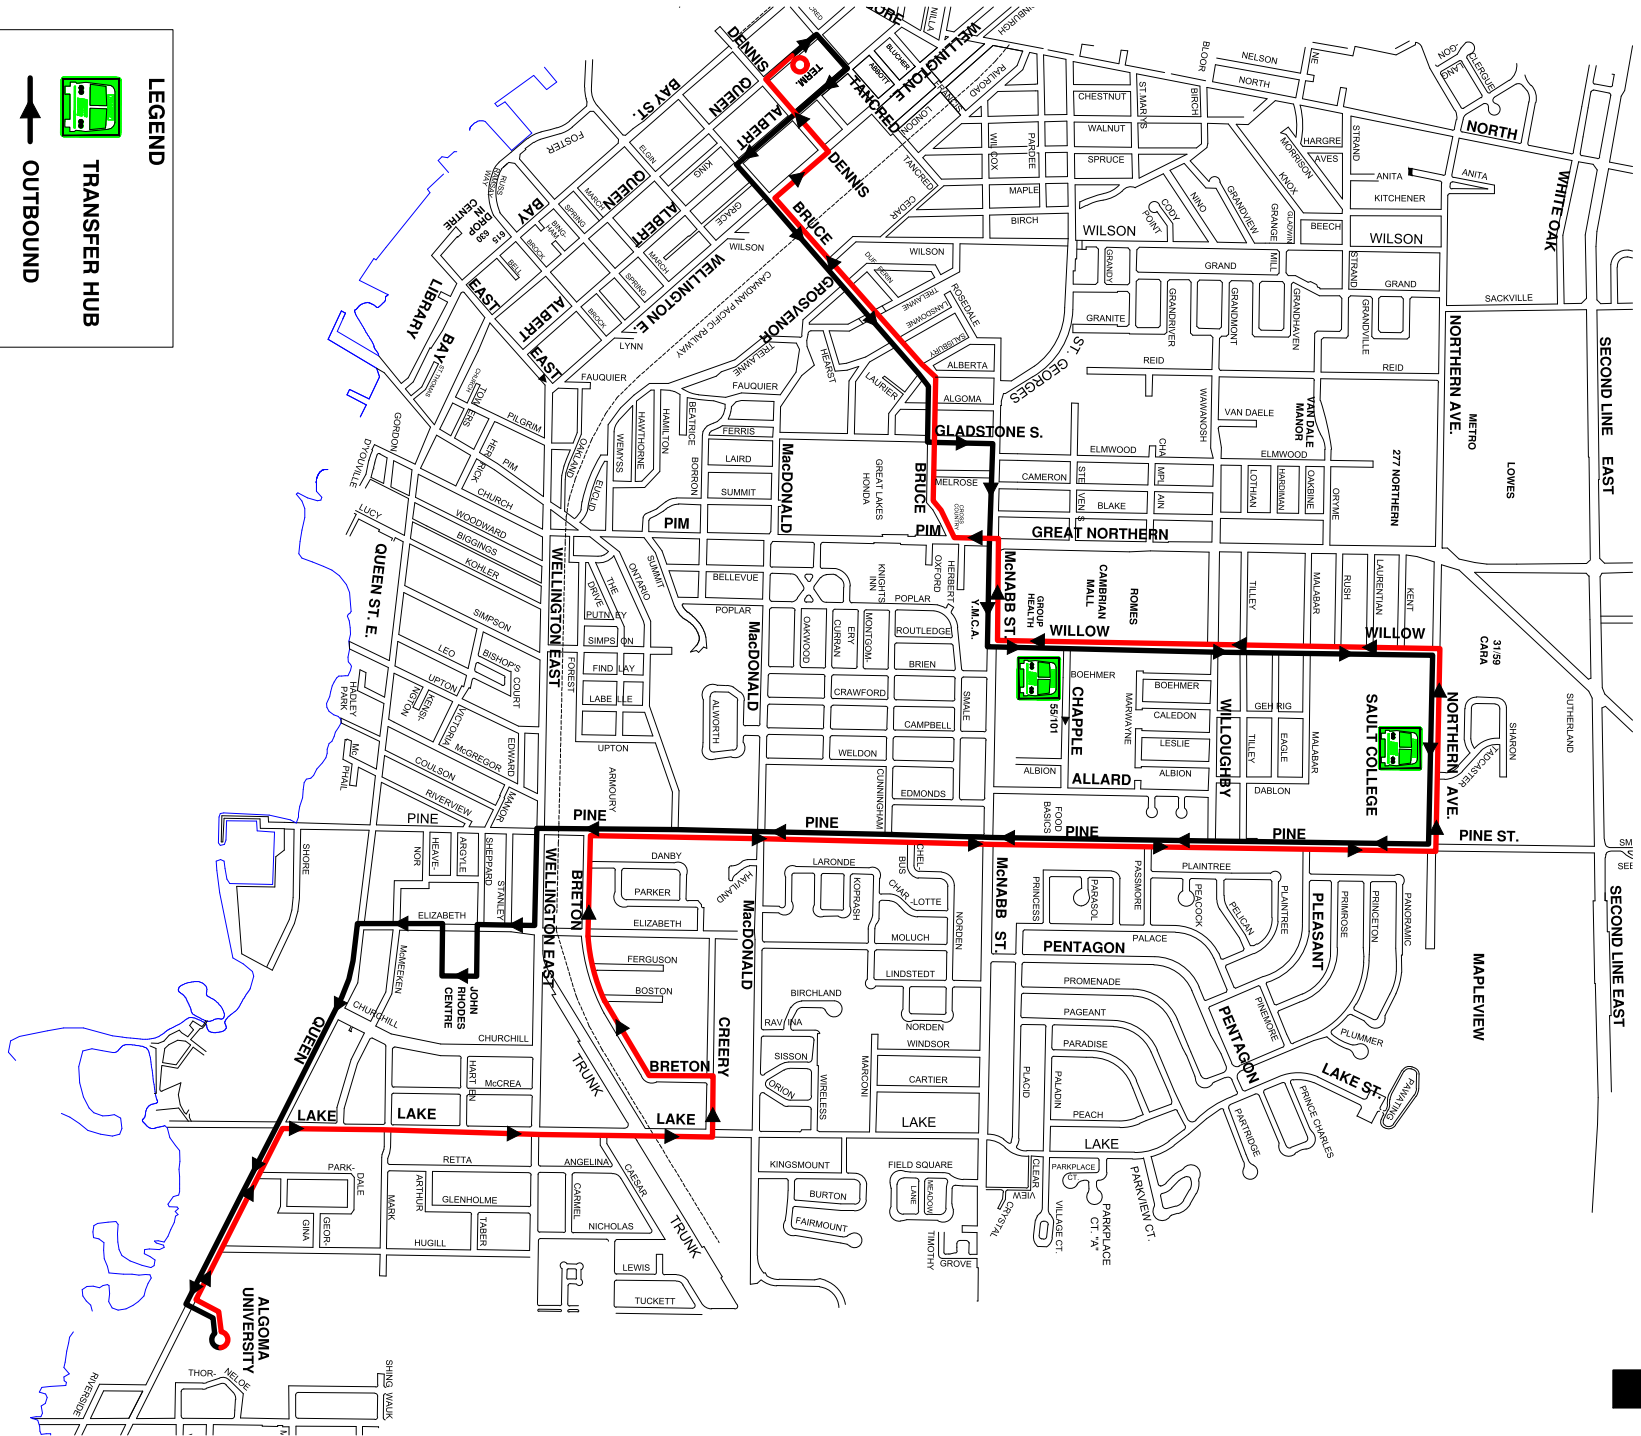

SAULT COLLEGE ROUTE #4

MONDAY TO FRIDAY SERVICE - Half Hour Service

OUTBOUND		INBOUND			
Departs Terminal	HUB	Algoma University	BRETON RD	HUB	Arrives Terminal
		6:00 AM	6:05 AM	6:15 AM	6:25 AM
6:30 AM	6:40 AM	7:00 AM	7:05 AM	7:15 AM	7:25 AM
7:00 AM	7:10 AM	7:30 AM	7:35 AM	7:45 AM	7:55 AM
7:30 AM	7:40 AM	8:00 AM	8:05 AM	8:15 AM	8:25 AM
8:00 AM	8:10 AM	8:30 AM	8:35 AM	8:45 AM	8:55 AM
8:30 AM	8:40 AM	9:00 AM	9:05 AM	9:15 AM	9:25 AM
9:00 AM	9:10 AM	9:30 AM	9:35 AM	9:45 AM	9:55 AM
9:30 AM	9:40 AM	10:00 AM	10:05 AM	10:15 AM	10:25 AM
10:00 AM	10:10 AM	10:30 AM	10:35 AM	10:45 AM	10:55 AM
10:30 AM	10:40 AM	11:00 AM	11:05 AM	11:15 AM	11:25 AM
11:00 AM	11:10 AM	11:30 AM	11:35 AM	11:45 AM	11:55 AM
11:30 AM	11:40 AM	12:00 PM	12:05 PM	12:15 PM	12:25 PM
12:00 PM	12:10 PM	12:30 PM	12:35 PM	12:45 PM	12:55 PM
12:30 PM	12:40 PM	1:00 PM	1:05 PM	1:15 PM	1:25 PM
1:00 PM	1:10 PM	1:30 PM	1:35 PM	1:45 PM	1:55 PM
1:30 PM	1:40 PM	2:00 PM	2:05 PM	2:15 PM	2:25 PM
2:00 PM	2:10 PM	2:30 PM	2:35 PM	2:45 PM	2:55 PM
2:30 PM	2:40 PM	3:00 PM	3:05 PM	3:15 PM	3:25 PM
3:00 PM	3:10 PM	3:30 PM	3:35 PM	3:45 PM	3:55 PM
3:30 PM	3:40 PM	4:00 PM	4:05 PM	4:15 PM	4:25 PM
4:00 PM	4:10 PM	4:30 PM	4:35 PM	4:45 PM	4:55 PM
4:30 PM	4:40 PM	5:00 PM	5:05 PM	5:15 PM	5:25 PM
5:00 PM	5:10 PM	5:30 PM	5:35 PM	5:45 PM	5:55 PM
5:30 PM	5:40 PM	6:00 PM	6:05 AM	6:15 PM	6:25 PM
6:00 PM	6:10 PM	6:30 PM	6:35 AM	6:45 PM	6:55 PM

Evening Service - Hourly Service

7:15 PM	7:25 PM	7:45 PM	7:50 PM	8:00 PM	8:10 PM
8:15 PM	8:25 PM	8:45 PM	8:50 PM	9:00 PM	9:10 PM
9:15 PM	9:25 PM	9:45 PM	9:50 PM	10:00 PM	10:10 PM
10:15 PM	10:25 PM	10:45 PM	10:50 PM	11:00 PM	11:10 PM
11:15 PM	11:25 PM	11:40 PM	11:45 PM	11:55 PM	12:00 AM

ON DEMAND SERVICE STARTS @ 7:15 PM
Please see back cover for Saturday & Sunday Evening On Demand Hours.

SAULT COLLEGE ROUTE #4

LEGEND

 **TRANSFER HUB**

 **OUTBOUND**

 **INBOUND**