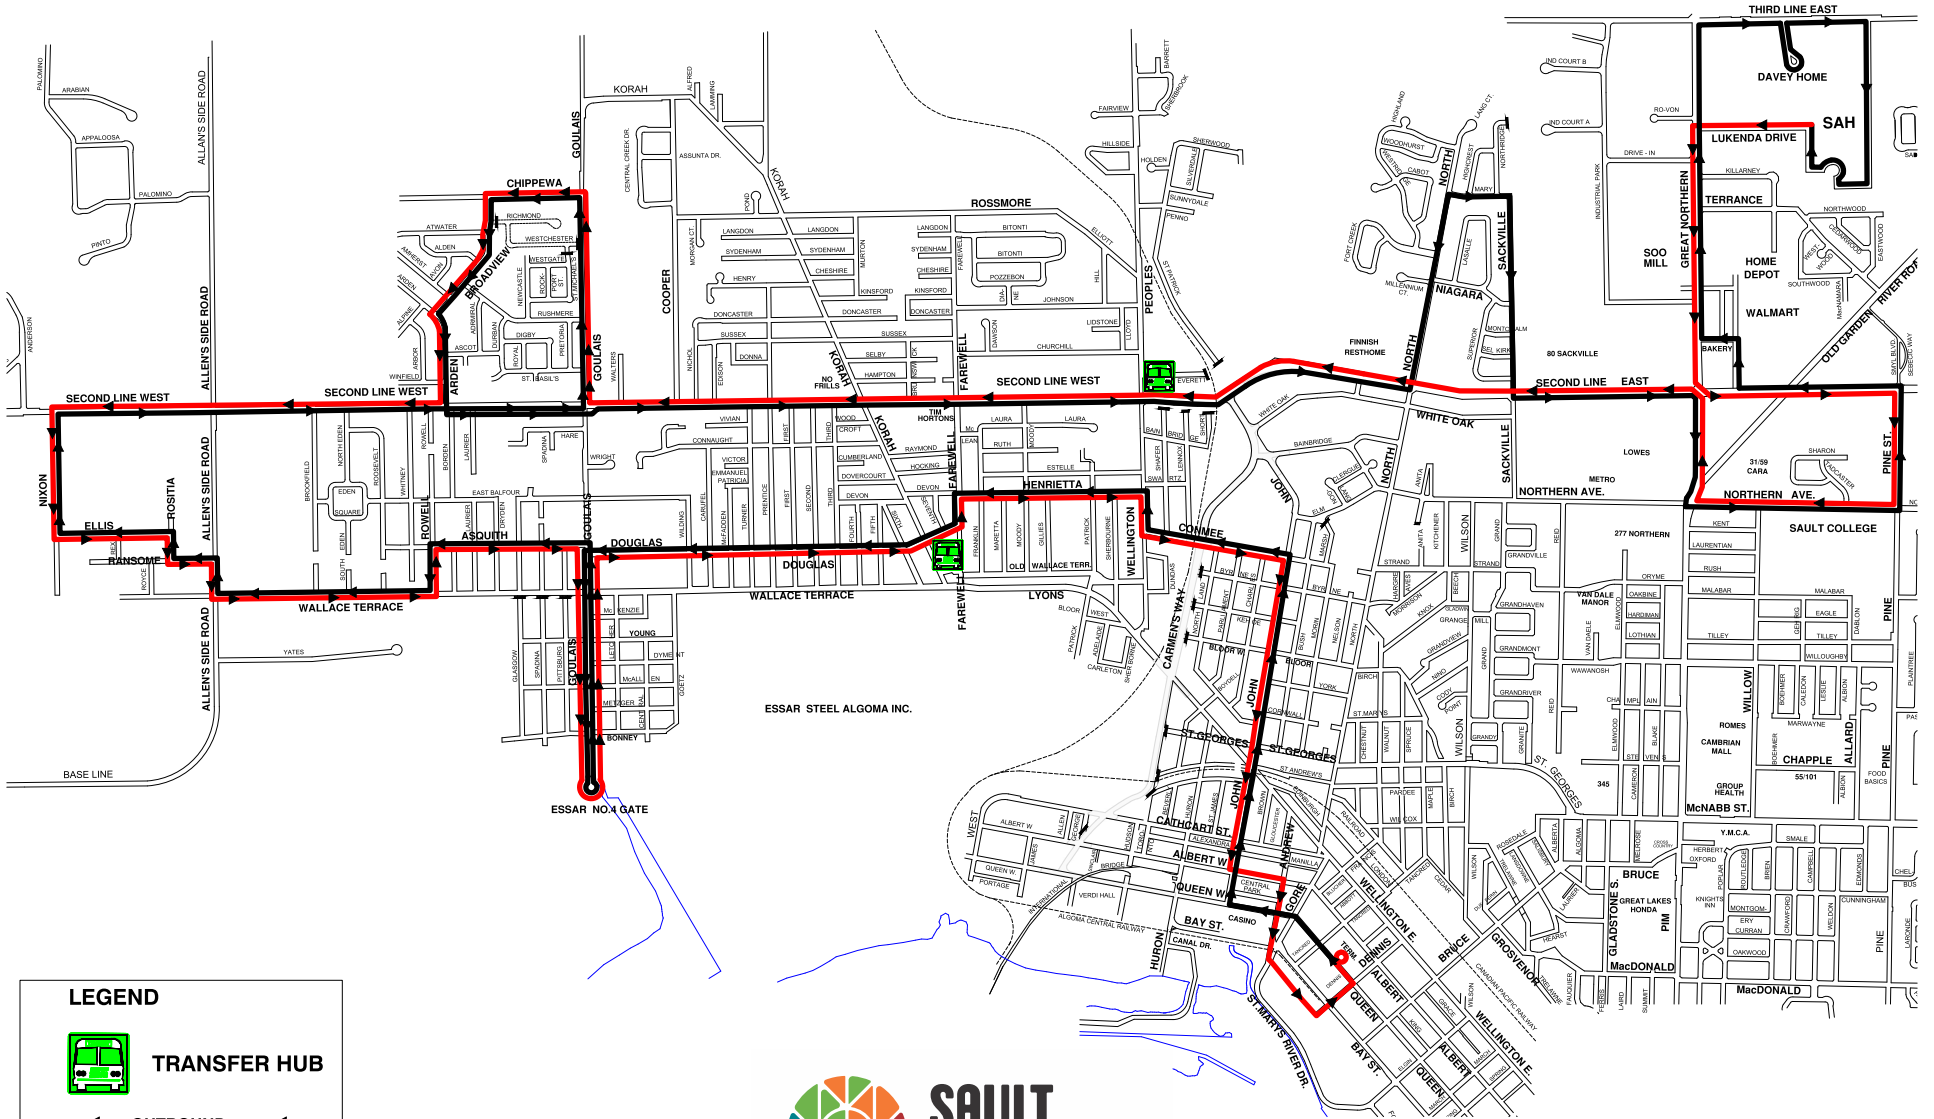

WEEKEND SERVICE - Hourly Service

SATURDAY SERVICES STARTS @ 6:15 AM & SUNDAY @ 7:15 AM									
OUTBOUND: SS TO SAH						INBOUND: SS TO TERM			
Departs Terminal	Douglas & Korah Rd.	Nixon Rd.	North St. & Second Line	HUB	Sault Area Hospital	HUB	Nixon Rd.	Conmee Ave. & John St.	Arrives Terminal
SATURDAY SERVICE STARTING @ 6:15 AM FROM SAH TO TERMINAL					6:15 AM	6:25 AM	6:45 AM	7:00 AM	7:10 AM
6:15 AM	6:25 AM	6:35 AM	6:50 AM	7:00 AM	7:15 AM	7:25 AM	7:45 AM	8:00 AM	8:10 AM
SUNDAY SERVICE STARTING @ 7:15 AM FROM SAH TO TERMINAL					7:15 AM	7:25 AM	7:45 AM	8:00 AM	8:10 AM
7:15 AM	7:25 AM	7:35 AM	7:50 AM	8:00 AM	8:15 AM	8:25 AM	8:45 AM	9:00 AM	9:10 AM
8:15 AM	8:25 AM	8:35 AM	8:50 AM	9:00 AM	9:15 AM	9:25 AM	9:45 AM	10:00 AM	10:10 AM
9:15 AM	9:25 AM	9:35 AM	9:50 AM	10:00 AM	10:15 AM	10:25 AM	10:45 AM	11:00 AM	11:10 AM
10:15 AM	10:25 AM	10:35 AM	10:50 AM	11:00 AM	11:15 AM	11:25 AM	11:45 AM	12:00 AM	12:10 PM
11:15 AM	11:25 AM	11:35 AM	11:50 AM	12:00 PM	12:15 PM	12:25 PM	12:45 PM	1:00 PM	1:10 PM
12:15 PM	12:25 PM	12:35 PM	12:50 PM	1:00 PM	1:15 PM	1:25 PM	1:45 PM	2:00 PM	2:10 PM
1:15 PM	1:25 PM	1:35 PM	1:50 PM	2:00 PM	2:15 PM	2:25 PM	2:45 PM	3:00 PM	3:10 PM
2:15 PM	2:25 PM	2:35 PM	2:50 PM	3:00 PM	3:15 PM	3:25 PM	3:45 PM	4:00 PM	4:10 PM
3:15 PM	3:25 PM	3:35 PM	3:50 PM	4:00 PM	4:15 PM	4:25 PM	4:45 PM	5:00 PM	5:10 PM
4:15 PM	4:25 PM	4:35 PM	4:50 PM	5:00 PM	5:15 PM	5:25 PM	5:45 PM	6:00 PM	6:10 PM
5:15 PM	5:25 PM	5:35 PM	5:50 PM	6:00 PM	6:15 PM	6:25 PM	6:45 PM	7:00 PM	7:10 PM
6:15 PM	6:25 PM	6:35 PM	6:50 PM	7:00 PM	7:15 PM				
ON DEMAND SERVICE STARTS @ 7:15 PM *Please see back cover for Saturday & Sunday Evening On Demand Hours.*									

STEELTON / SECOND LINE (SS) ROUTE #7

LEGEND

-  **TRANSFER HUB**
-  **OUTBOUND**
- 
-  **INBOUND**
- 