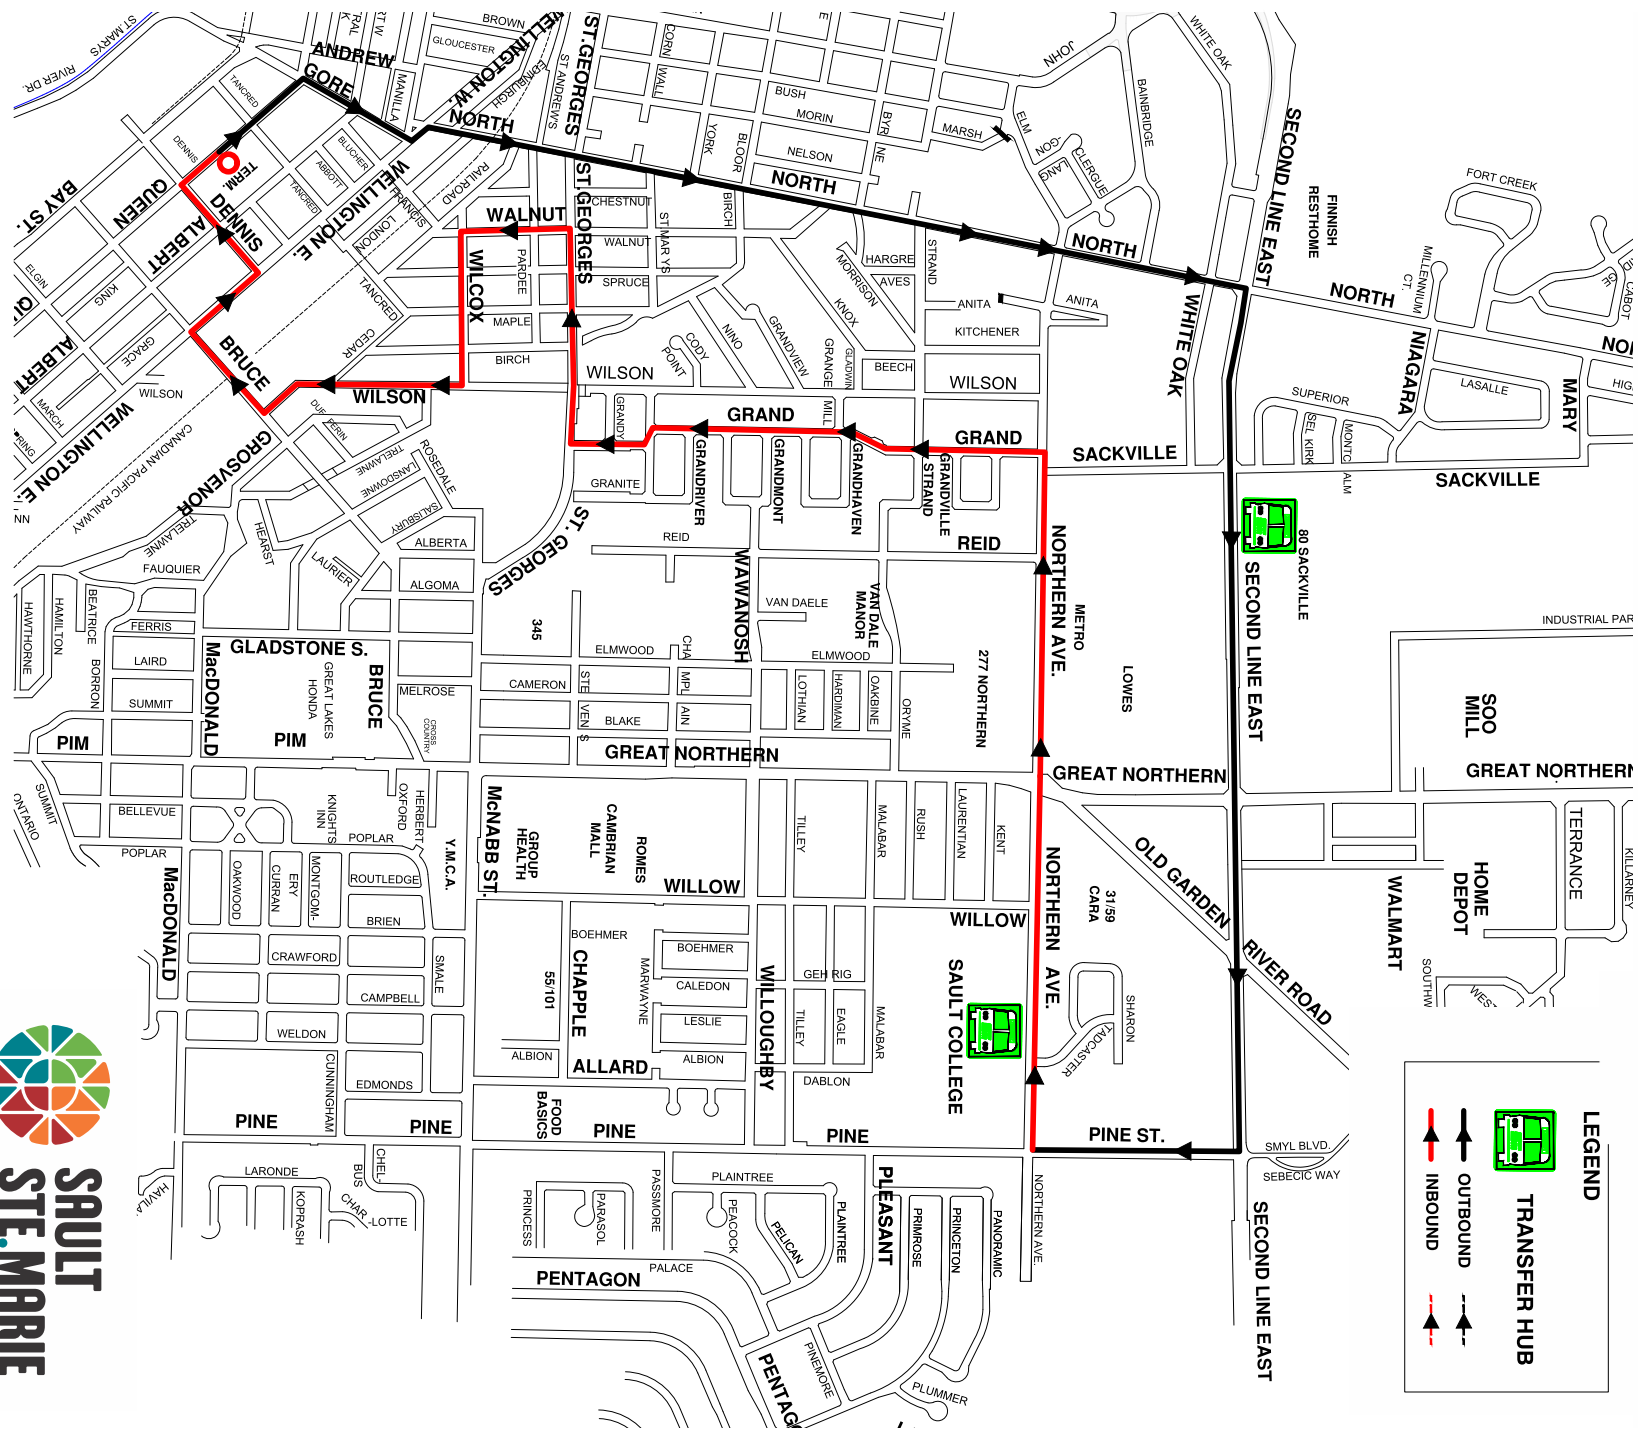

Evening Service - Hourly Service

MONDAY TO FRIDAY EVENING SERVICE				
OUTBOUND		INBOUND		
Departs Terminal	North St. & Second Line	Hub	Metro	Arrives Terminal
7:45 PM	7:50 PM	7:55 PM	8:00 PM	8:10 PM
8:45 PM	8:50 PM	8:55 PM	9:00 PM	9:10 PM
9:45 PM	9:50 PM	9:55 PM	10:00 PM	10:10 PM
10:45 PM	10:50 PM	10:55 PM	11:00 PM	11:10 PM
11:40 PM	11:45 PM	11:50 PM	11:55 PM	12:00 AM

WEEKEND SERVICE - Hourly Service

SATURDAY SERVICE STARTING AT 6:45 AM				
SUNDAY SERVICE STARTING AT 7:45 AM				
OUTBOUND		INBOUND		
Departs Terminal	North St. & Second Line	HUB	METRO	Arrives Terminal
6:45 AM	6:50 AM	6:55 AM	7:00 AM	7:10 AM
7:45 AM	7:50 AM	7:55 AM	8:00 AM	8:10 AM
8:45 AM	8:50 AM	8:55 AM	9:00 AM	9:10 AM
9:45 AM	9:50 AM	9:55 AM	10:00 AM	10:10 AM
10:45 AM	10:50 AM	10:55 AM	11:00 AM	11:10 AM
11:45 AM	11:50 AM	11:55 AM	12:00 PM	12:10 PM
12:45 PM	12:50 PM	12:55 PM	1:00 PM	1:10 PM
1:45 PM	1:50 PM	1:55 PM	2:00 PM	2:10 PM
2:45 PM	2:50 PM	2:55 PM	3:00 PM	3:10 PM
3:45 PM	3:50 PM	3:55 PM	4:00 PM	4:10 PM
4:45 PM	4:50 PM	4:55 PM	5:00 PM	5:10 PM
5:45 PM	5:50 PM	5:55 PM	6:00 PM	6:10 PM
6:45 PM	6:50 PM	6:55 PM	7:00 PM	7:10 PM

ON DEMAND SERVICE STARTS @ 7:15 PM

Please see back cover for Saturday & Sunday Evening On Demand Hours.

NORTH STREET ROUTE #6 'A' ROUTE

LEGEND

- TRANSFER HUB
- OUTBOUND
- INBOUND