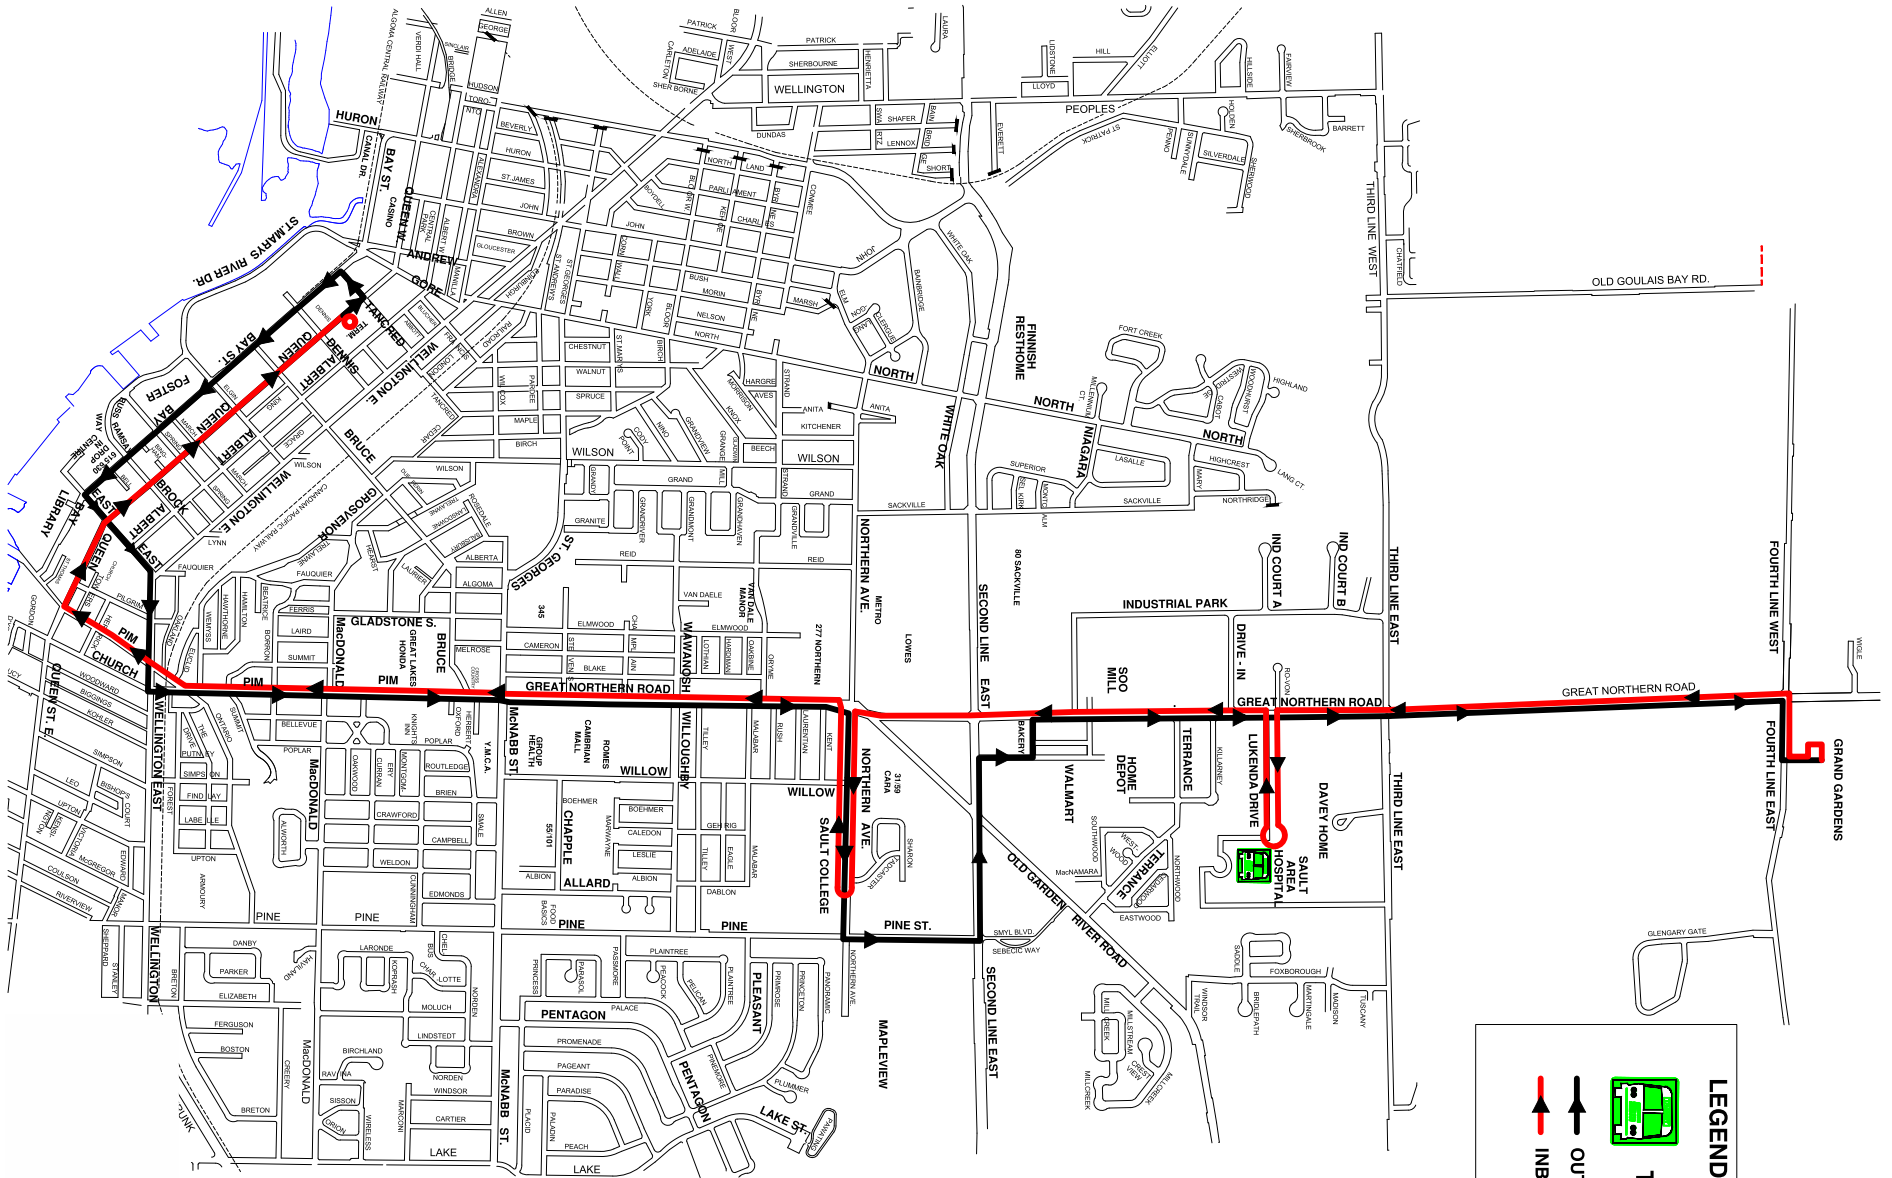

GREAT NORTHERN ROAD ROUTE #2

MONDAY TO FRIDAY SERVICE - Half Hour Service

OUTBOUND				INBOUND			
Departs Terminal	Cambrian Mall	HUB	Grand Gardens North	SAH	HUB	Pim St. & Queen St.	Arrives Terminal
		5:50 AM	6:00 AM	6:05 AM	6:10 AM	6:20 AM	6:25 AM
6:30 AM	6:40 AM	6:45 AM	7:00 AM	7:05 AM	7:10 AM	7:20 AM	7:25 AM
7:00 AM	7:10 AM	7:15 AM	7:30 AM	7:35 AM	7:40 AM	7:50 AM	7:55 AM
7:30 AM	7:40 AM	7:45 AM	8:00 AM	8:05 AM	8:10 AM	8:20 AM	8:25 AM
8:00 AM	8:10 AM	8:15 AM	8:30 AM	8:35 AM	8:40 AM	8:50 AM	8:55 AM
8:30 AM	8:40 AM	8:45 AM	9:00 AM	9:05 AM	9:10 AM	9:20 AM	9:25 AM
9:00 AM	9:10 AM	9:15 AM	9:30 AM	9:35 AM	9:40 AM	9:50 AM	9:55 AM
9:30 AM	9:40 AM	9:45 AM	10:00 AM	10:05 AM	10:10 AM	10:20 AM	10:25 AM
10:00 AM	10:10 AM	10:15 AM	10:30 AM	10:35 AM	10:40 AM	10:50 AM	10:55 AM
10:30 AM	10:40 AM	10:45 AM	11:00 AM	11:05 AM	11:10 AM	11:20 AM	11:25 AM
11:00 AM	11:10 AM	11:15 AM	11:30 AM	11:35 AM	11:40 AM	11:50 AM	11:55 AM
11:30 AM	11:40 AM	11:45 AM	12:00 PM	12:05 PM	12:10 PM	12:20 PM	12:25 PM
12:00 PM	12:10 PM	12:15 PM	12:30 PM	12:35 PM	12:40 PM	12:50 PM	12:55 PM
12:30 PM	12:40 PM	12:45 PM	1:00 PM	1:05 PM	1:10 PM	1:20 PM	1:25 PM
1:00 PM	1:10 PM	1:15 PM	1:30 PM	1:35 PM	1:40 PM	1:50 PM	1:55 PM
1:30 PM	1:40 PM	1:45 PM	2:00 PM	2:05 PM	2:10 PM	2:20 PM	2:25 PM
2:00 PM	2:10 PM	2:15 PM	2:30 PM	2:35 PM	2:40 PM	2:50 PM	2:55 PM
2:30 PM	2:40 PM	2:45 PM	3:00 PM	3:05 PM	3:10 PM	3:20 PM	3:25 PM
3:00 PM	3:10 PM	3:15 PM	3:30 PM	3:35 PM	3:40 PM	3:50 PM	3:55 PM
3:30 PM	3:40 PM	3:45 PM	4:00 PM	4:05 PM	4:10 PM	4:20 PM	4:25 PM
4:00 PM	4:10 PM	4:15 PM	4:30 PM	4:35 PM	4:40 PM	4:50 PM	4:55 PM
4:30 PM	4:40 PM	4:45 PM	5:00 PM	5:05 PM	5:10 PM	5:20 PM	5:25 PM
5:00 PM	5:10 PM	5:15 PM	5:30 PM	5:35 PM	5:40 PM	5:50 PM	5:55 PM
5:30 PM	5:40 PM	5:45 PM	6:00 PM	6:05 PM	6:10 PM	6:20 PM	6:25 PM
6:00 PM	6:10 PM	6:15 PM	6:30 PM	6:35 PM	6:40 PM	6:50 PM	6:55 PM

GREAT NORTHERN ROAD ROUTE #2

LEGEND

-  TRANSFER HUB
-  OUTBOUND
-  INBOUND
-  PREVIOUS ROUTE
-  PREVIOUS ROUTE