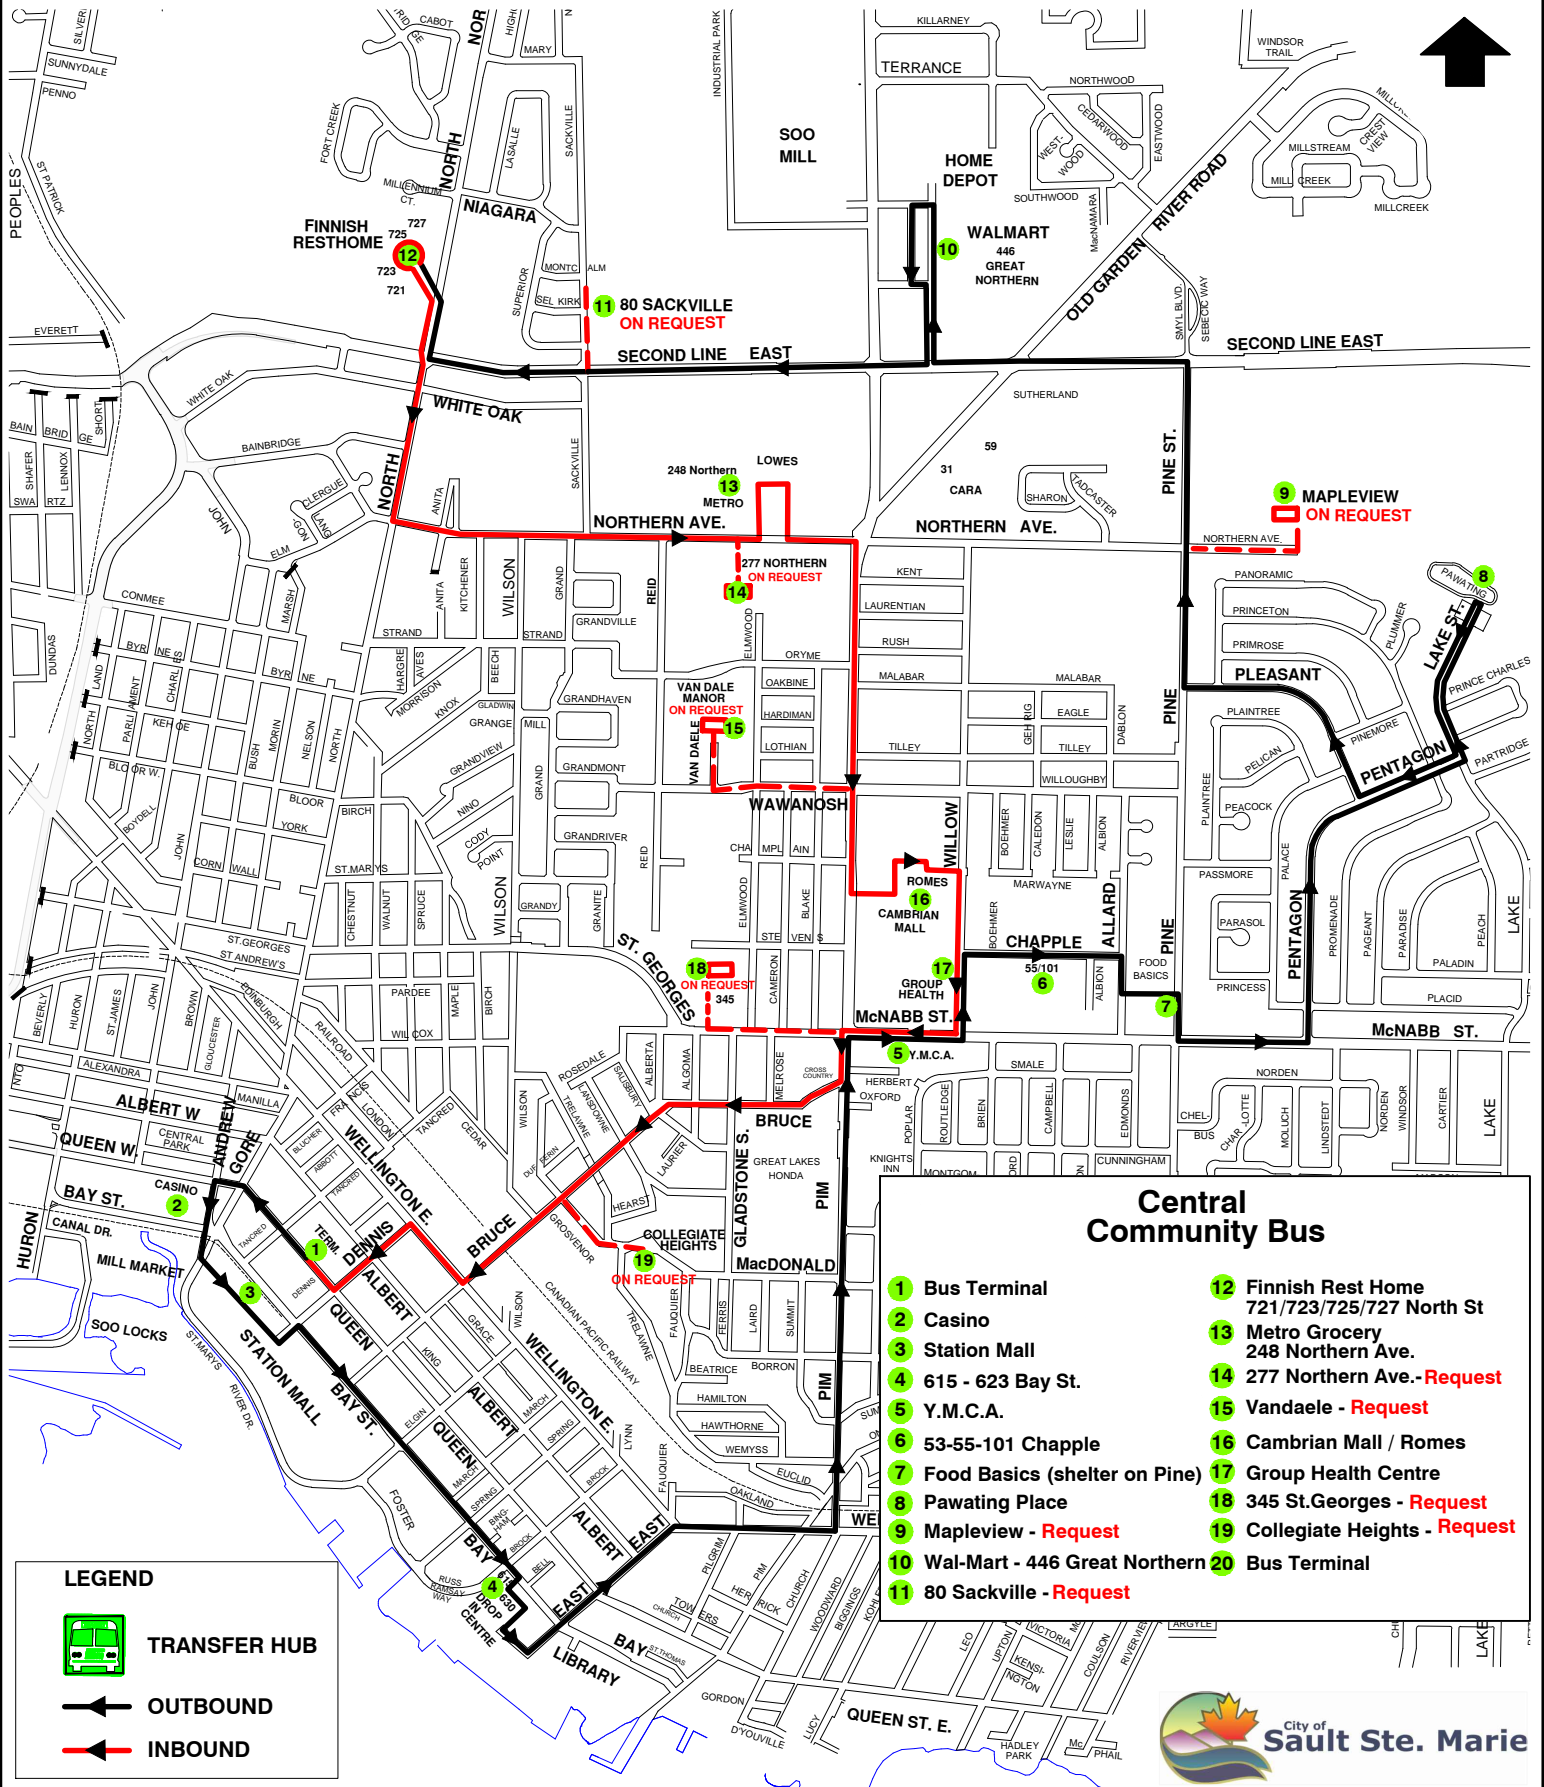

CENTRAL COMMUNITY BUS

Central Community Bus

- | | |
|----------------------------------|--|
| 1 Bus Terminal | 12 Finnish Rest Home
721/723/725/727 North St |
| 2 Casino | 13 Metro Grocery
248 Northern Ave. |
| 3 Station Mall | 14 277 Northern Ave.-Request |
| 4 615 - 623 Bay St. | 15 Vandaele - Request |
| 5 Y.M.C.A. | 16 Cambrian Mall / Romes |
| 6 53-55-101 Chapple | 17 Group Health Centre |
| 7 Food Basics (shelter on Pine) | 18 345 St. Georges - Request |
| 8 Pawating Place | 19 Collegiate Heights - Request |
| 9 Mapleview - Request | 20 Bus Terminal |
| 10 Wal-Mart - 446 Great Northern | |
| 11 80 Sackville - Request | |

LEGEND

TRANSFER HUB

OUTBOUND

INBOUND

City of Sault Ste. Marie