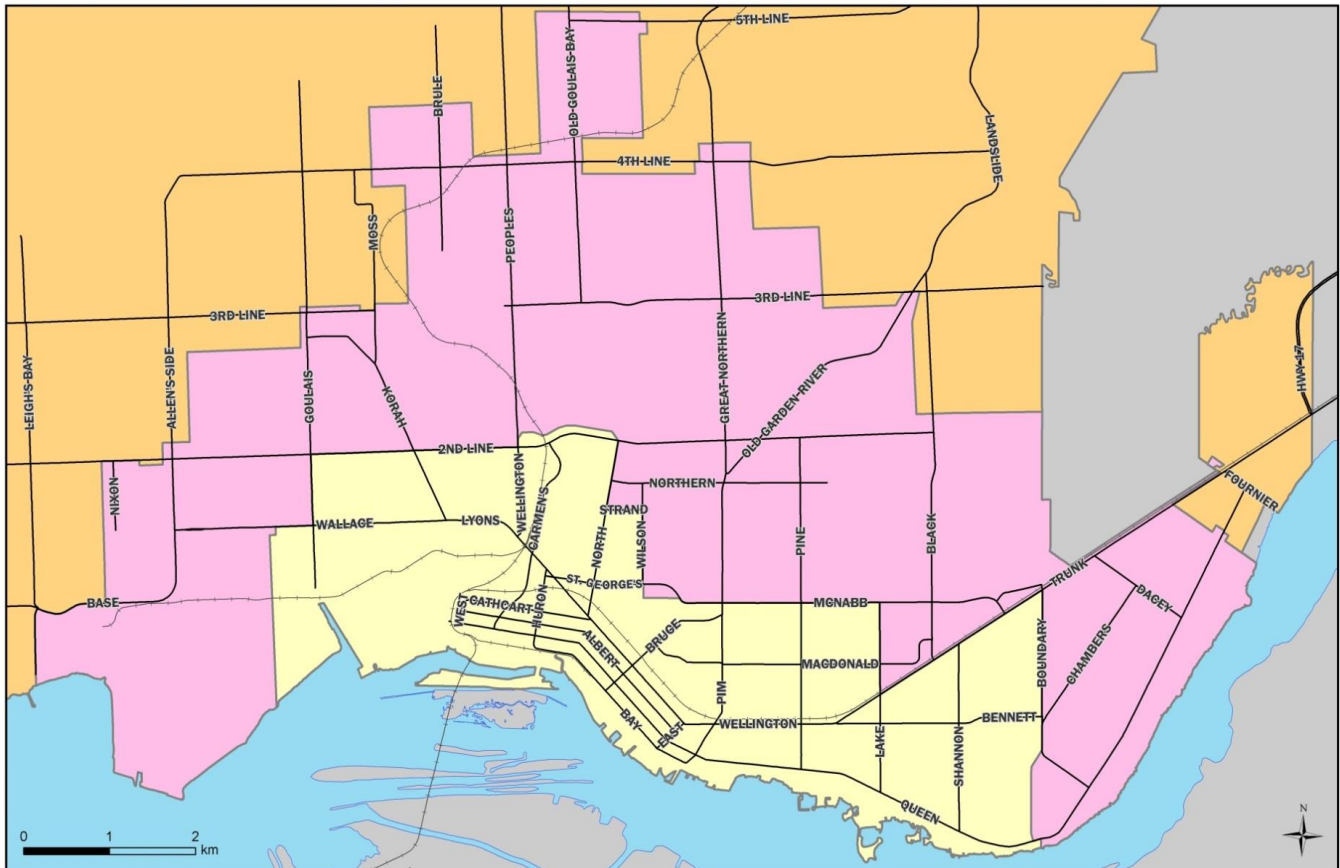

Leaf and Yard Waste Collection Calendar

2018

Route A

Route B

Rural Route (Call for Collection)

Statutory Holiday

January

S	M	T	W	T	F	S
	1	2	3	4	5	6
7	8	9	10	11	12	13
14	15	16	17	18	19	20
21	22	23	24	25	26	27
28	29	30	31			